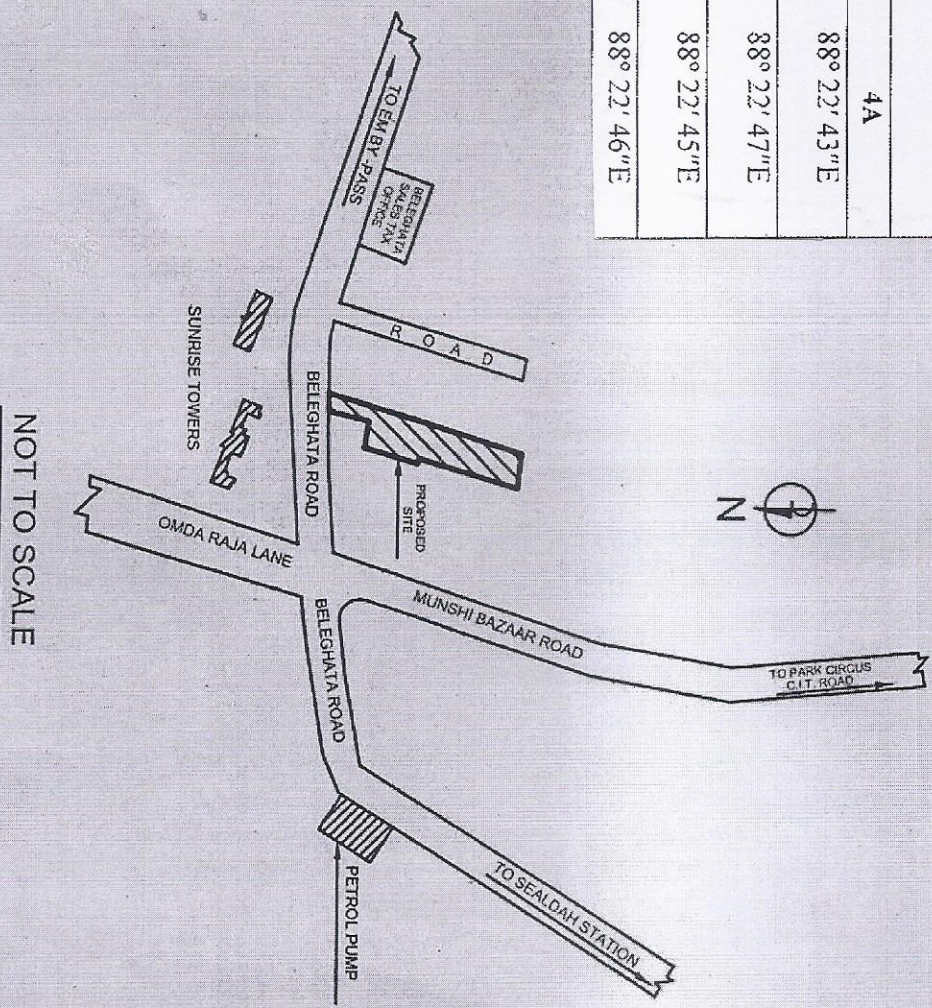

Co-ordinate in WGS 84	
Latitude	Longitude
4	4A
1. 22° 33' 57" N	88° 22' 43" E
2. 22° 33' 58" N	88° 22' 47" E
3. 22° 33' 50" N	88° 22' 45" E
4. 22° 33' 50" N	88° 22' 46" E

For AKSHAY VINIMAY LLP
Bharish Bandyopadhyay
 Authorised Signatory