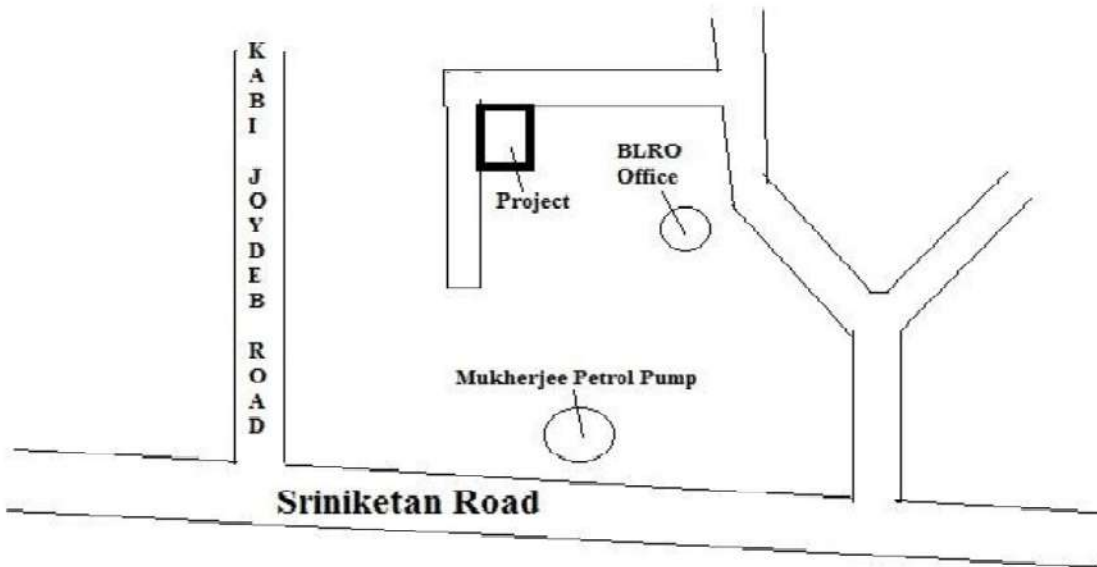

Shree Riddhhi Siddhhi Construction

87/1 Rabindra Sarani 1st lane ,Bolpur,Birbhum

Ph No - 9614086154

E-mail Id - shahdimpy55@gmail.com

TO WHOM IT MAY CONCERN

The location plan of proposed project “**KRISHNAKUNJ APARTMENT**” situated at Mouza - Bolpur, J.L. No. - 99, Plot No. - 1202, L.R. Khatian No. - 16051, Holding No. - 4/247, Ward No. 6, Pin - 731204, is shown below:

Latitude: 23.66481
Longitude: 87.68897

For Shree Riddhhi Siddhhi Construction

Shree Riddhhi Siddhhi Construction
Dimpy Kumar Shah
Proprietor

Dimpy Kumar Shah
Proprietor