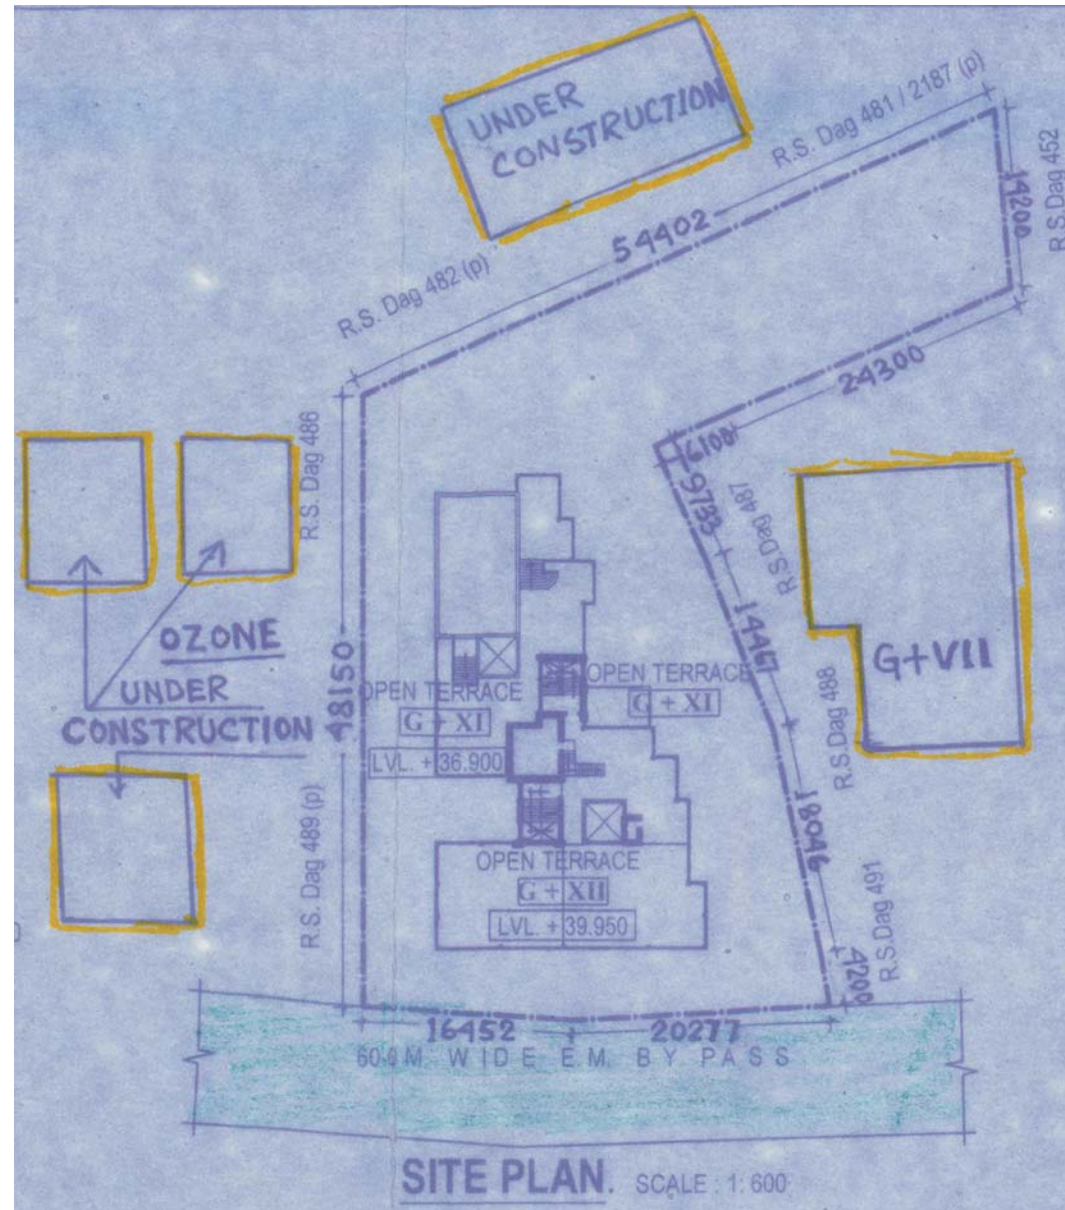

PROJECT NAME : 4SIGHT VIVANTE
HOLDING NO.: 2930, DAKSHIN KUMRAKHALI
COMPANY NAME : GANGULY EVERA DEVELOPERS LLP

SITE PLAN

LONGITUDE: 22°27'07.57"N

LOCATION PLAN

LATITUDE: 88°23'39.85"E