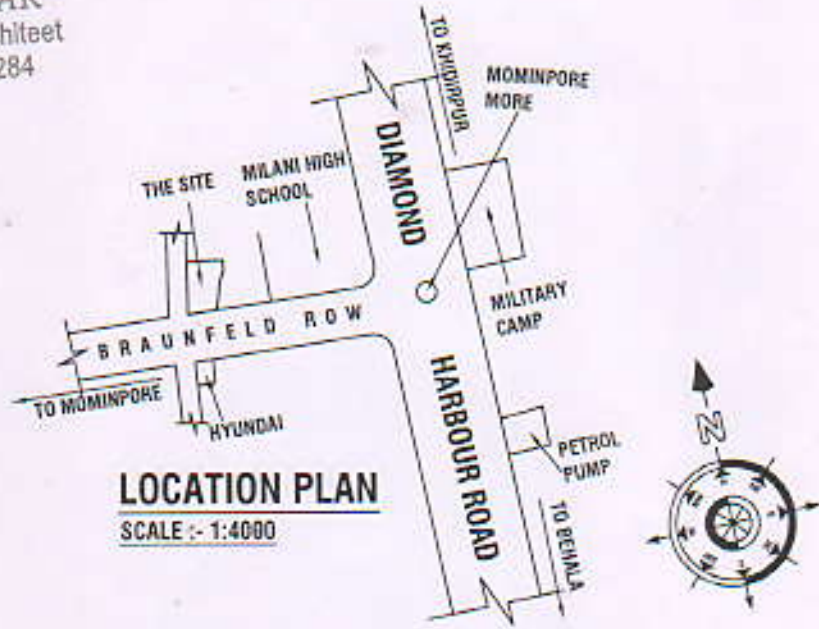

SITE PLAN
SCALE 1:600

Sanjoy Sarkar

SANJOY SARKAR
M. Arch. Registered Architect
Regd. No.-CA/89/12284

LOCATION PLAN
SCALE :- 1:4000