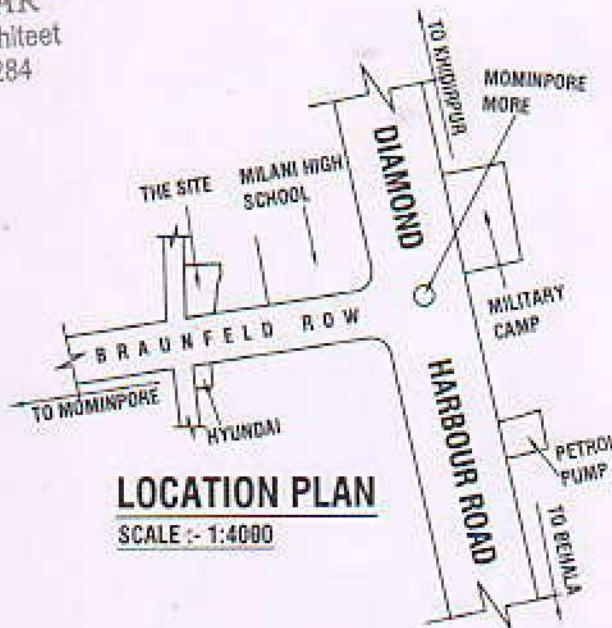

Latitude-88.32
Longitude-22.5

SITE PLAN
SCALE 1:600

Sanjoy Sarkar

SANJOY SARKAR
M. Arch. Registered Architect
Regd. No.-CA/89/12284

LOCATION PLAN
SCALE :- 1:4000