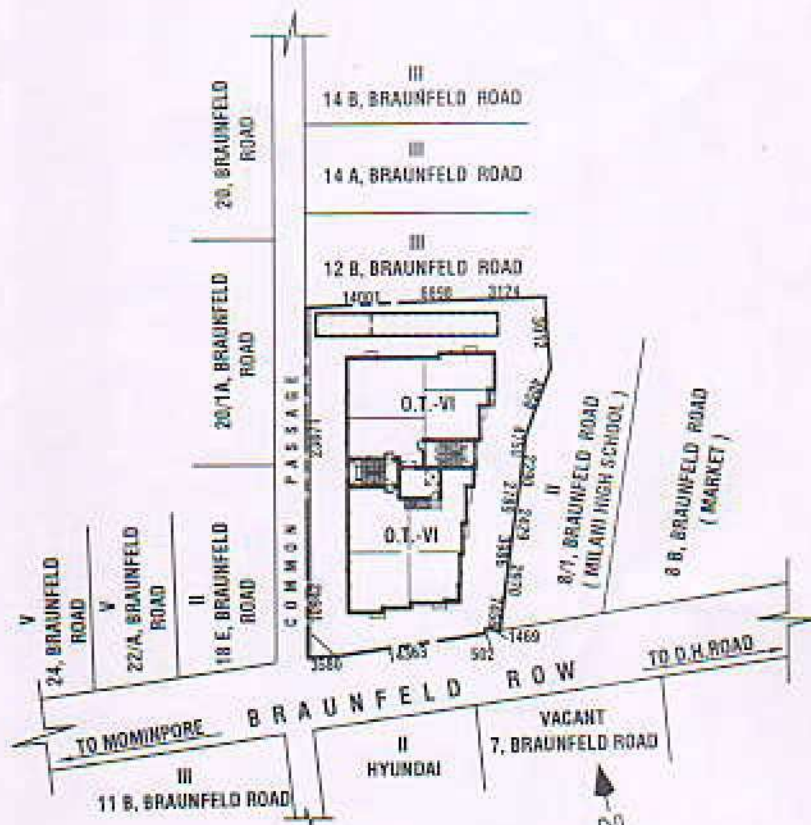

Latitude-88.32
Longitude-22.5

SITE PLAN
SCALE 1:600

Sanjoy Sarkar

SANJOY SARKAR
M. Arch. Registered Architect
Regd. No.-CA/89/12284

LOCATION PLAN
SCALE :- 1:4000