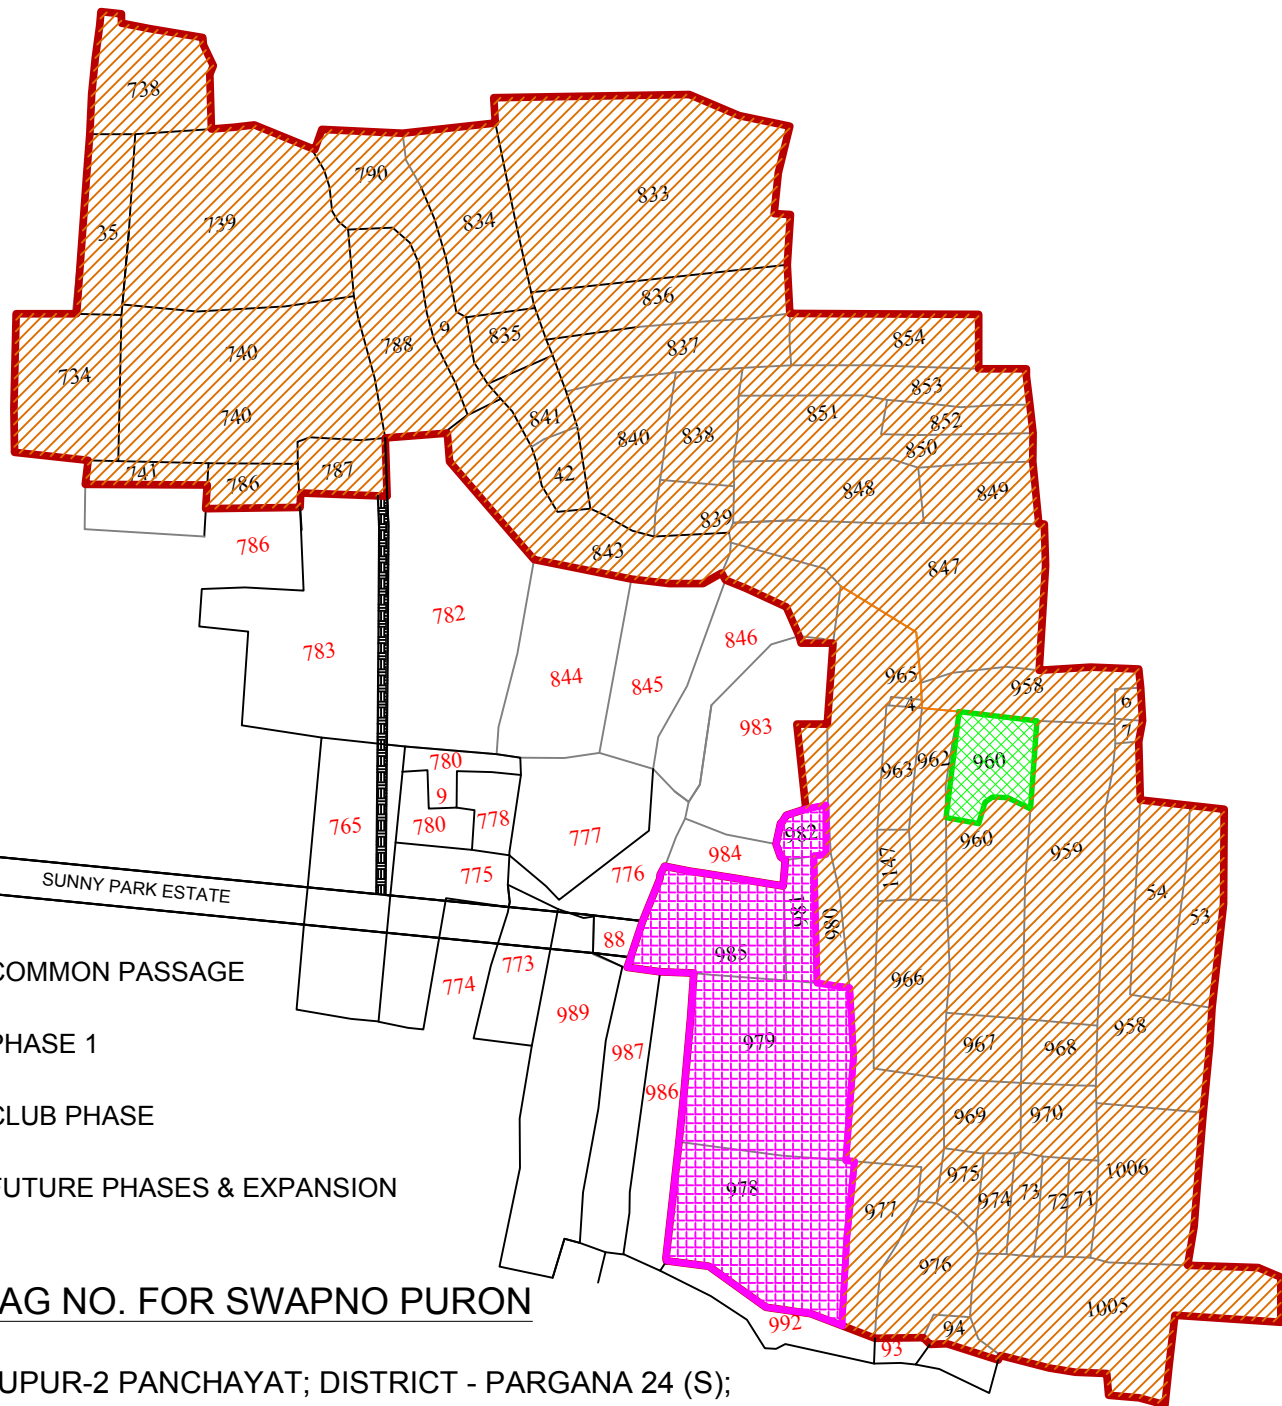

D. H. ROAD.

-  COMMON PASSAGE
-  PHASE 1
-  CLUB PHASE
-  FUTURE PHASES & EXPANSION

MASTER PLAN SHOWING DAG NO. FOR SWAPNO PURON

AT MOUZA - AMTALA (J.L. No.73);
P.S. - BISHNUPUR; UNDER BISHNUPUR-2 PANCHAYAT; DISTRICT - PARGANA 24 (S);
P.O. - KANYANAGAR; PIN CODE - 743350.