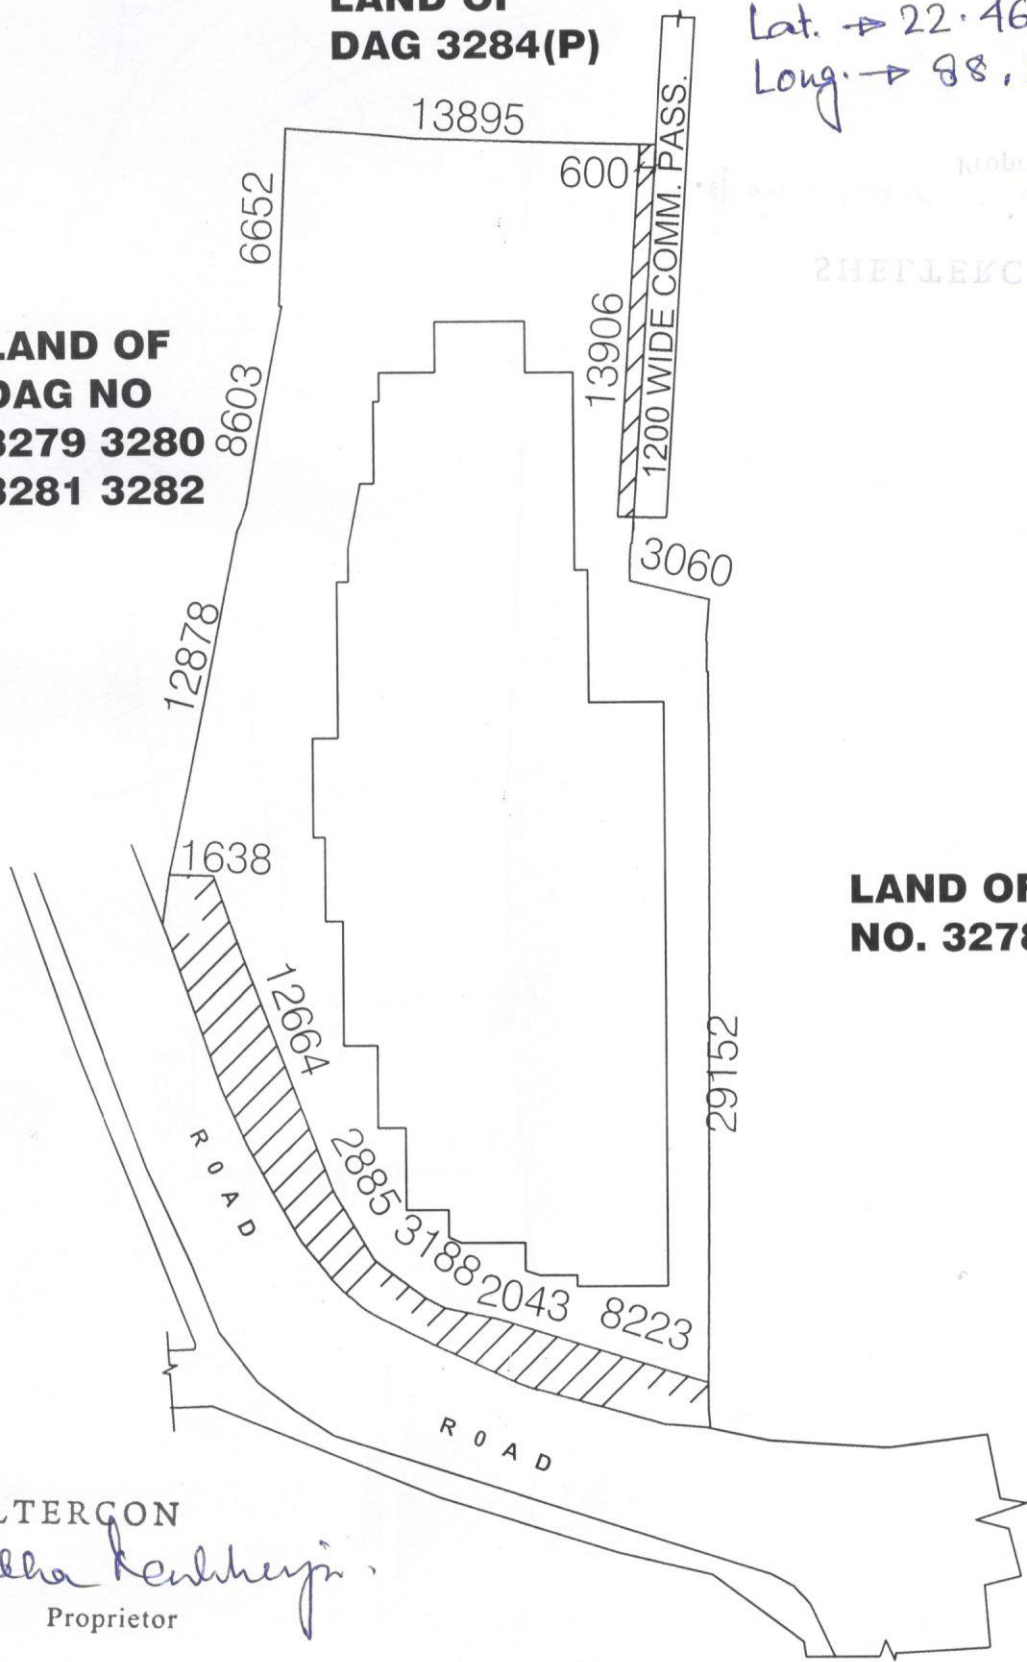

From Google Map

Lat. → 22.460973 N
Long. → 88.394375 E.

**LAND OF
DAG 3284(P)**

**LAND OF
DAG NO
3279 3280
3281 3282**

SHELTERCON

**LAND OF DAG
NO. 3278**

SHELTERCON

Anindha Kerkherji
Proprietor