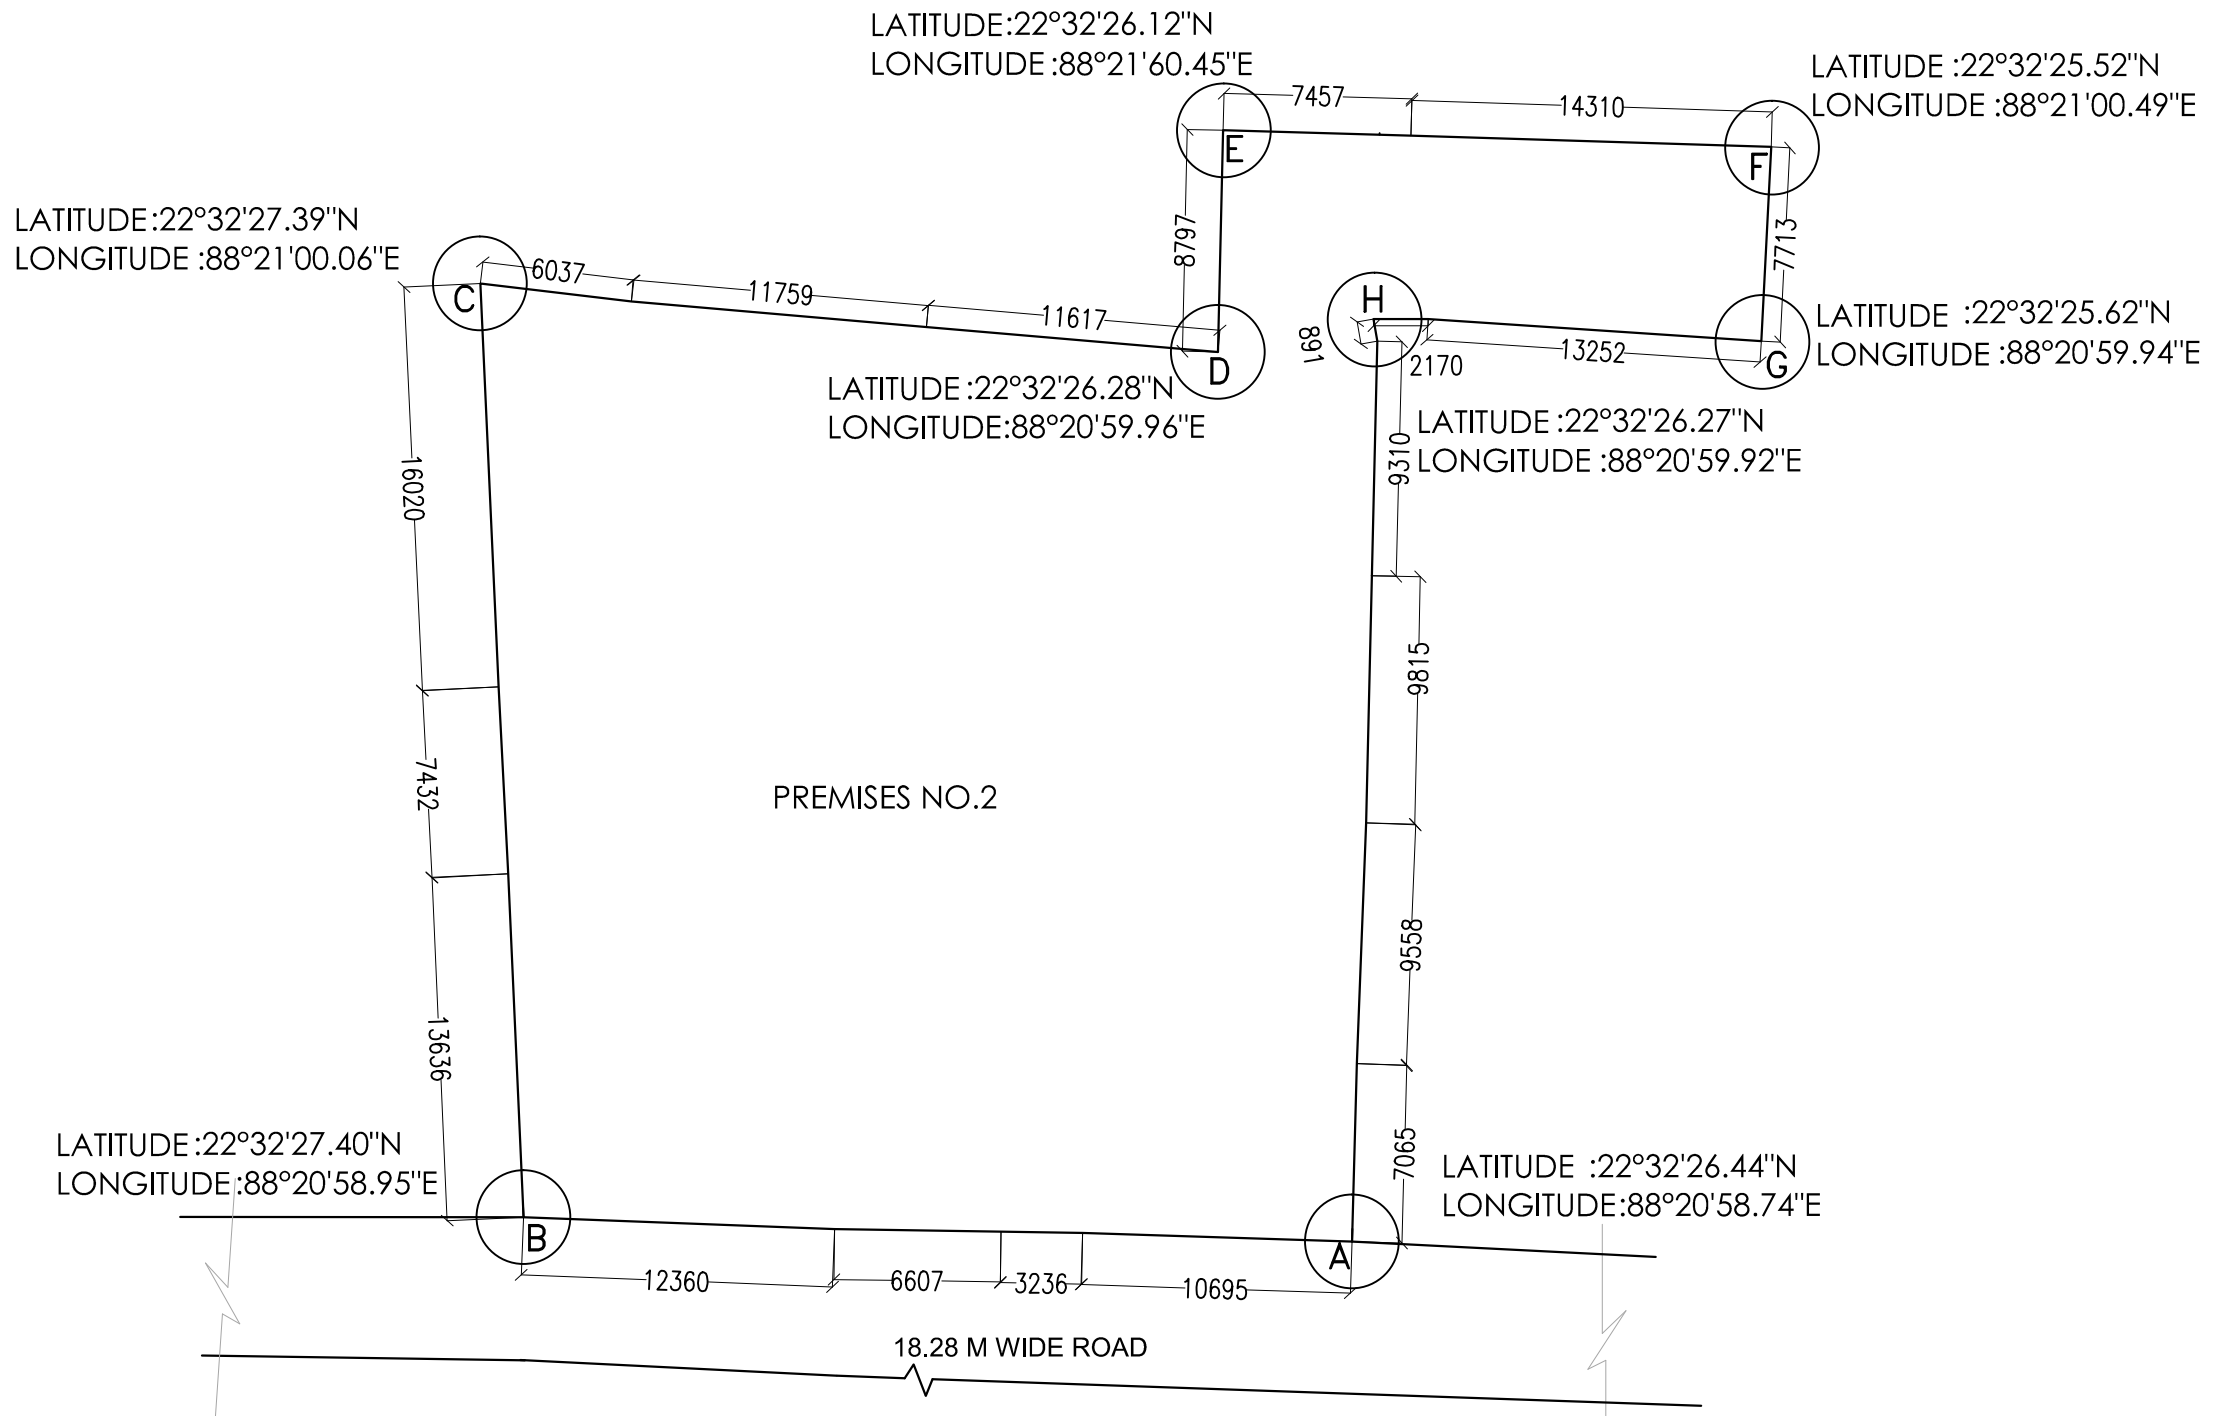

2 O.C GANGULY SARANI
 (PREVIOUSLY KNOWN AS LEE ROAD), KOLKATA-20
 WARD NO-70 , BOROUGH-VIII
 P.S. BHOWANIPORE

SITE PLAN
 SCALE 1:100