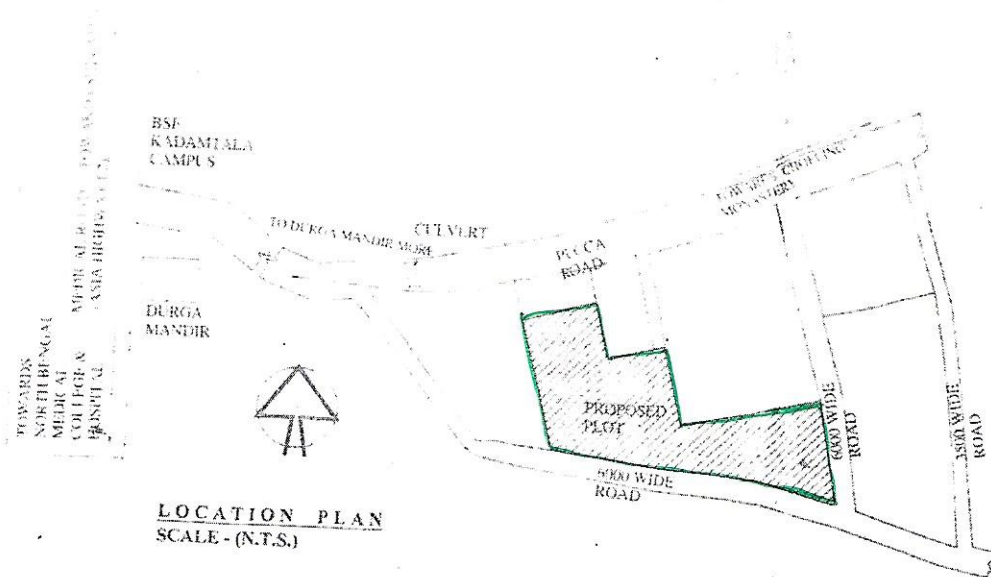

SQUARE WOOD
Desh ka Sapna, Ghar Ho Apna

Location details of the project, with clear demarcation of land dedicated for the project development along with its boundaries including the latitude & longitude of end-points of the project

Site Address:- Kalamjate, Kadamtala
(Near North Bengal Medical College)
P. O.: Surshrat Nagar, Dist: Darjeeling - 734012, NB, INDIA.

latitude - 26.315910

longitude - 89.456370

SQUAREWOOD PROJECTS PVT. LTD.