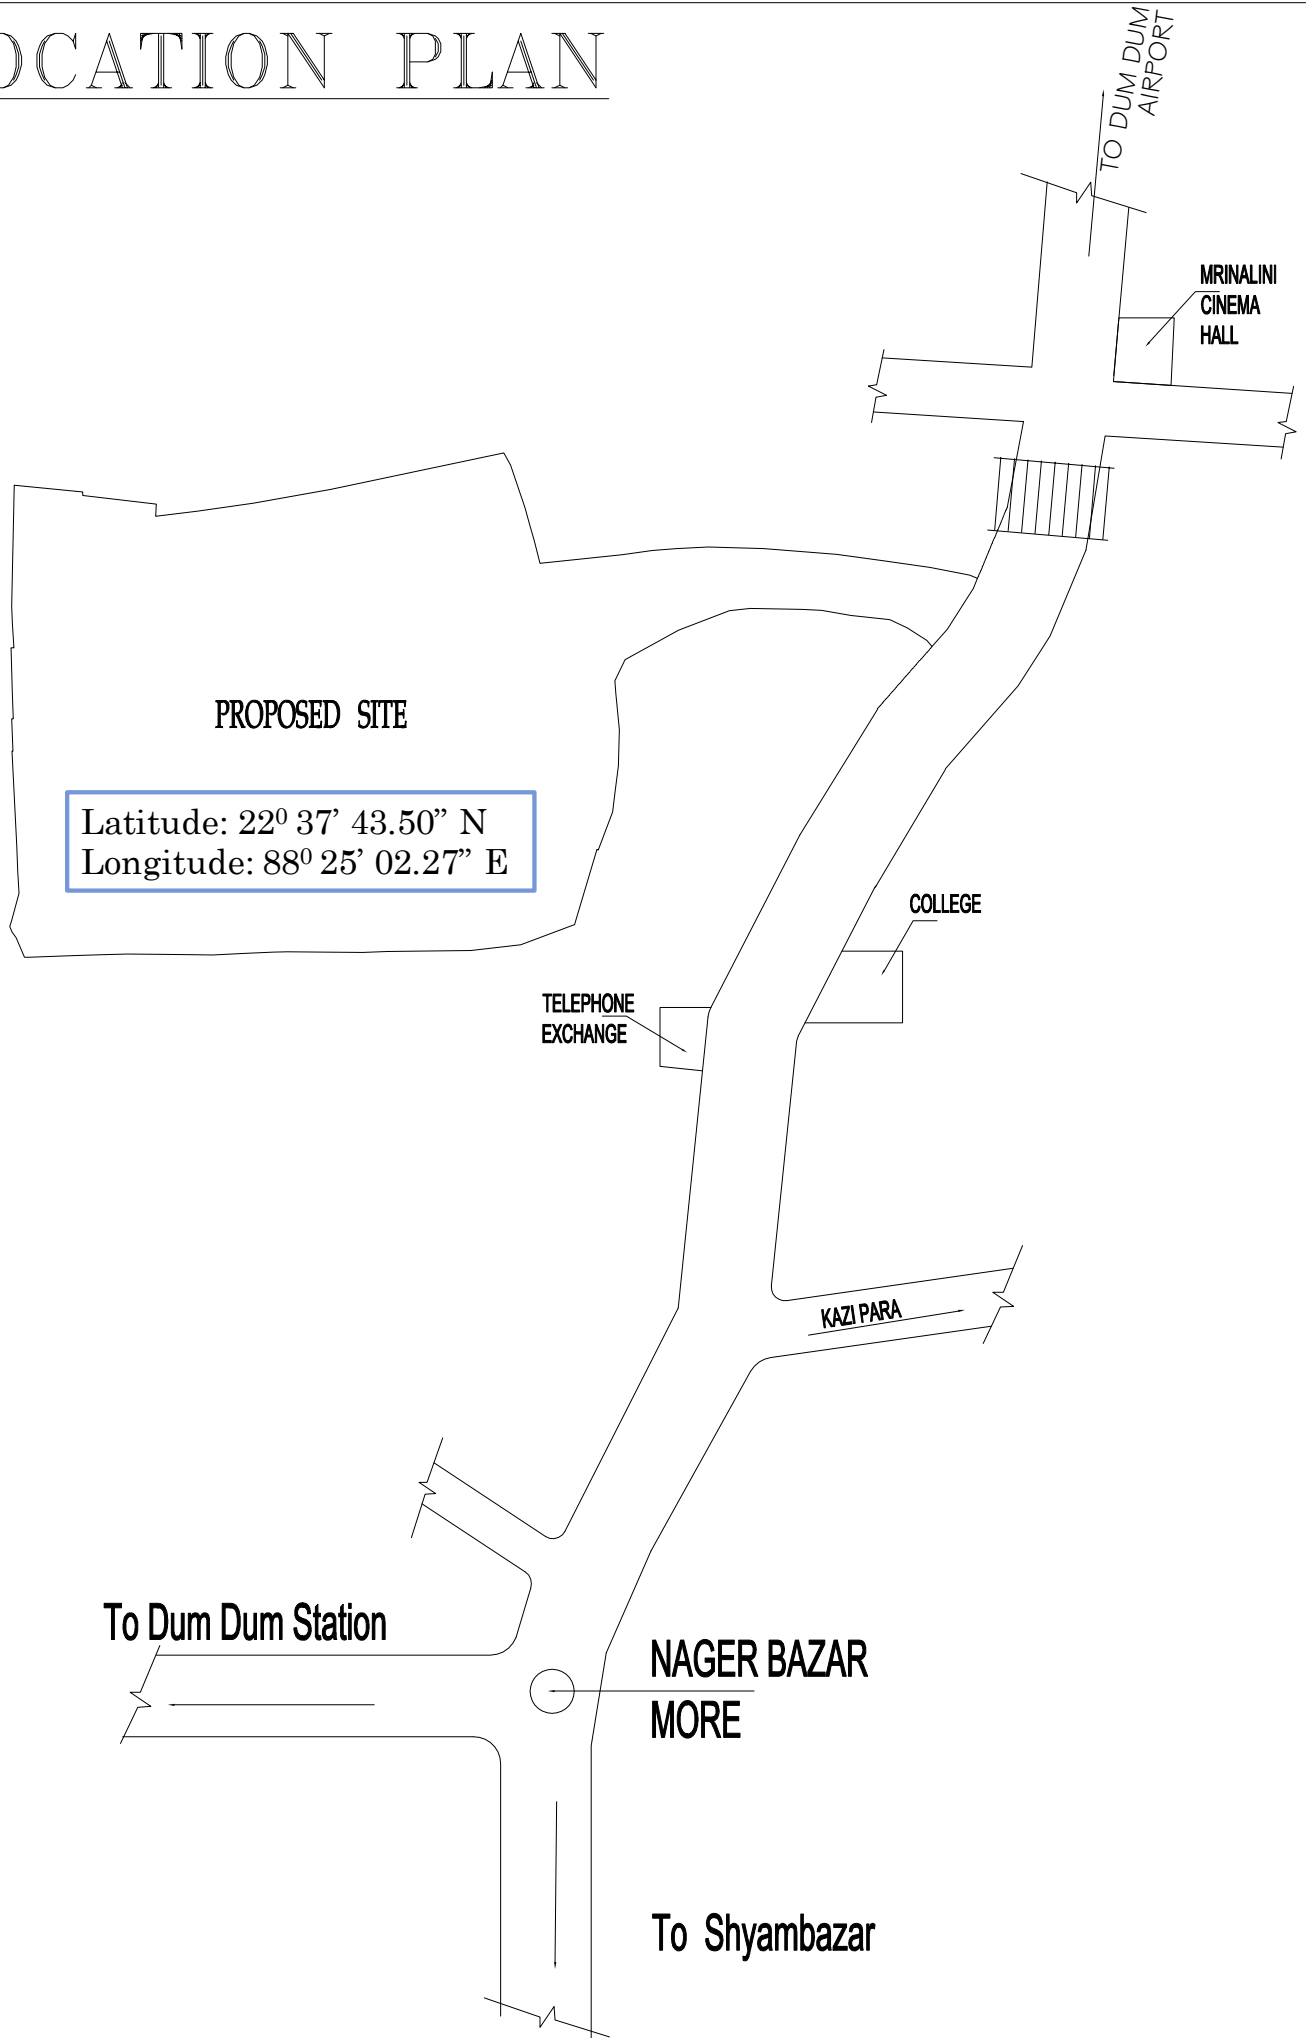

LOCATION PLAN

PROPOSED SITE

Latitude: 22° 37' 43.50" N
Longitude: 88° 25' 02.27" E

TELEPHONE EXCHANGE

COLLEGE

MRINALINI CINEMA HALL

TO DUM DUM AIRPORT

KAZI PARA

To Dum Dum Station

NAGER BAZAR MORE

To Shyambazar