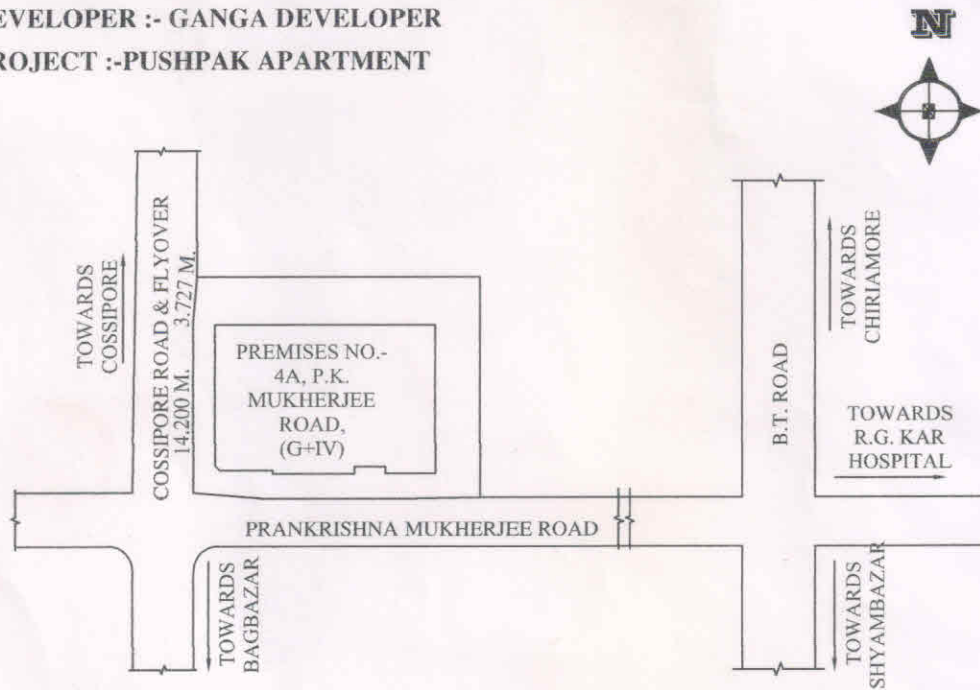

LOCATION DETAILS OF THE PROJECT OF LAND DEDICATED FOR THE  
PROJECT DEVELOPMENT ALONGWITH ITS BOUNDARIES INCLUDING THE  
LATITUDE & LONGITUDE OF END-POINTS OF THE PROJECT .

DEVELOPER :- GANGA DEVELOPER

PROJECT :-PUSHPAK APARTMENT

LOCATION MAP

SCALE=1:600

LATITUDE : 22.606760=22° 36' 24.336" N

LONGITUDE : 88.372230=88° 22' 20.028" E

GANGA DEVELOPER  
Madhu Pandey  
Pushpak P  
Partners