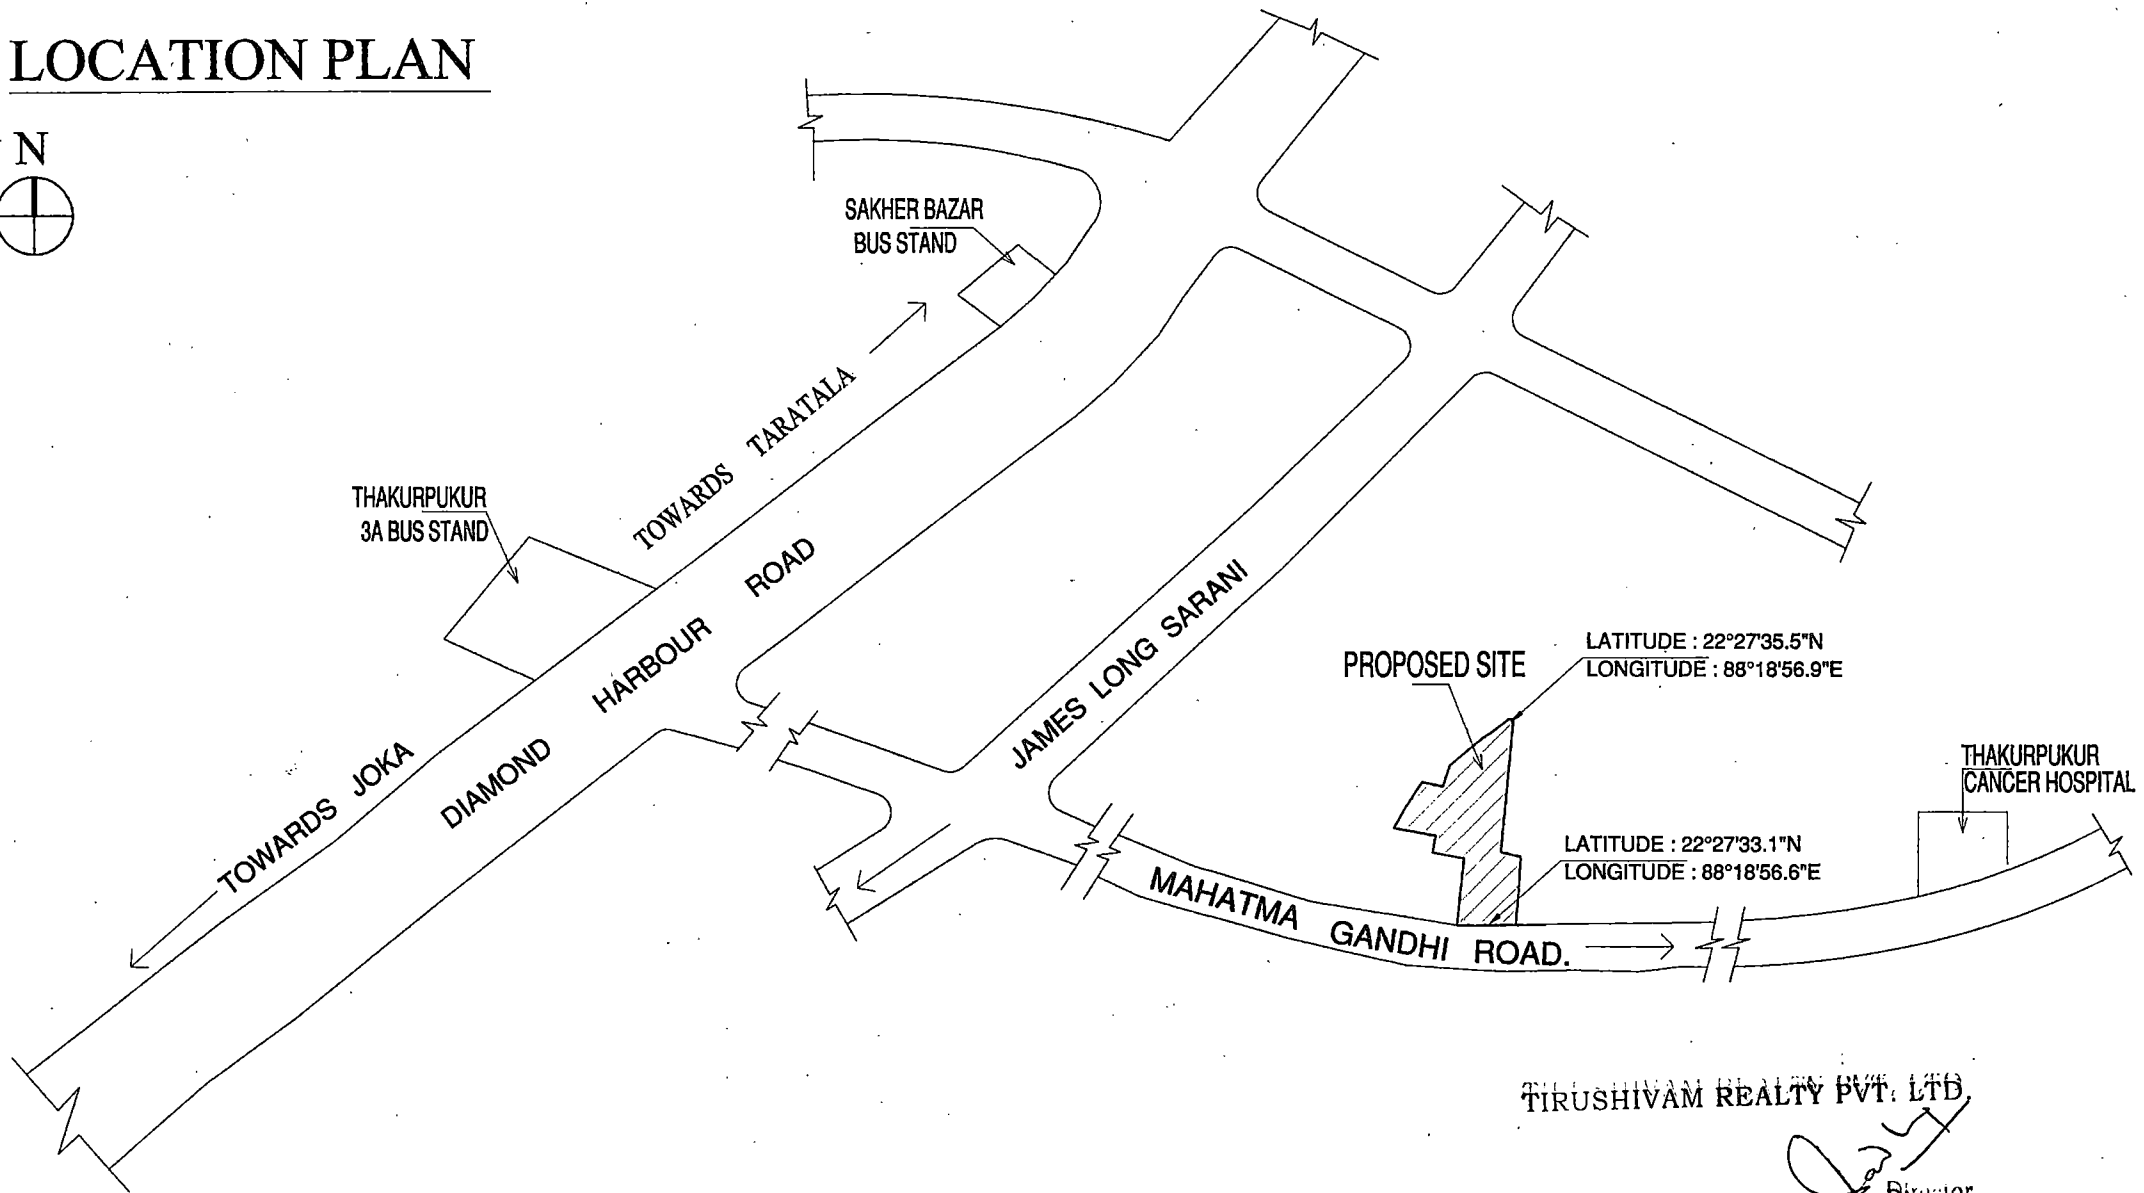

LOCATION PLAN

SAKHER BAZAR
BUS STAND

THAKURPUKUR
3A BUS STAND

TOWARDS TARATALA

TOWARDS JOKA

DIAMOND

HARBOUR
ROAD

JAMES LONG SARANI

PROPOSED SITE

LATITUDE : 22°27'35.5"N
LONGITUDE : 88°18'56.9"E

LATITUDE : 22°27'33.1"N
LONGITUDE : 88°18'56.6"E

THAKURPUKUR
CANCER HOSPITAL

MAHATMA GANDHI ROAD.

TIRUSHIVAM REALTY PVT. LTD.

Director