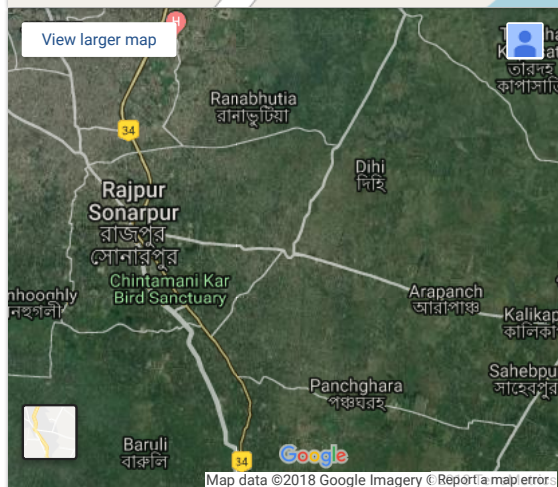

# Get Latitude and Longitude

To make a search, use the name of a place, city, state, or address, or click the location on the map to **find lat long coordinates**.

Place Name

527 AGHORE SARANI, SONARPUR

Find

Add the country code for better results. Ex: London, UK

Latitude

22.442620

Longitude

88.429990

**ASP.net Controls**

Infragistics

Build intuitive, full-featured business applications in  
web browser

OPEN

Leaflet | © OpenStreetMap

Lat Long

(22.442620, 88.429990)

22° 26' 33.432" N

88° 25' 47.964" E

AdMob के बारे में जानकारी हासिल करें और  
अपने ऐप्लिकेशन से कमाई करें

Share this location link

### Recently Added Places

- [Decatur, AL, USA](#)  
Decatur is a small city situated on the Tennessee river in northern Alabama, USA, about two dozens of...
- [Crane Hill, AL, USA](#)  
A beautiful small town in central Alabama, Crane Hill is situated somewhere on the halfway between Birmingham and...
- [Karabutak, North Kazakhstan, Kazakhstan](#)  
Karabutak is a small town and a part of North Kazakhstan region of Kazakhstan. It is situated not...
- [Boaz, AL, USA](#)  
Boaz is a small town and a famous destination for shopping located in central Alabama, near the city...
- [Pothencode, Kerala, India](#)  
Situated in the southernmost part of the country, Pothencode is an old town situated near Nedumangad, Kilimanoor, and...