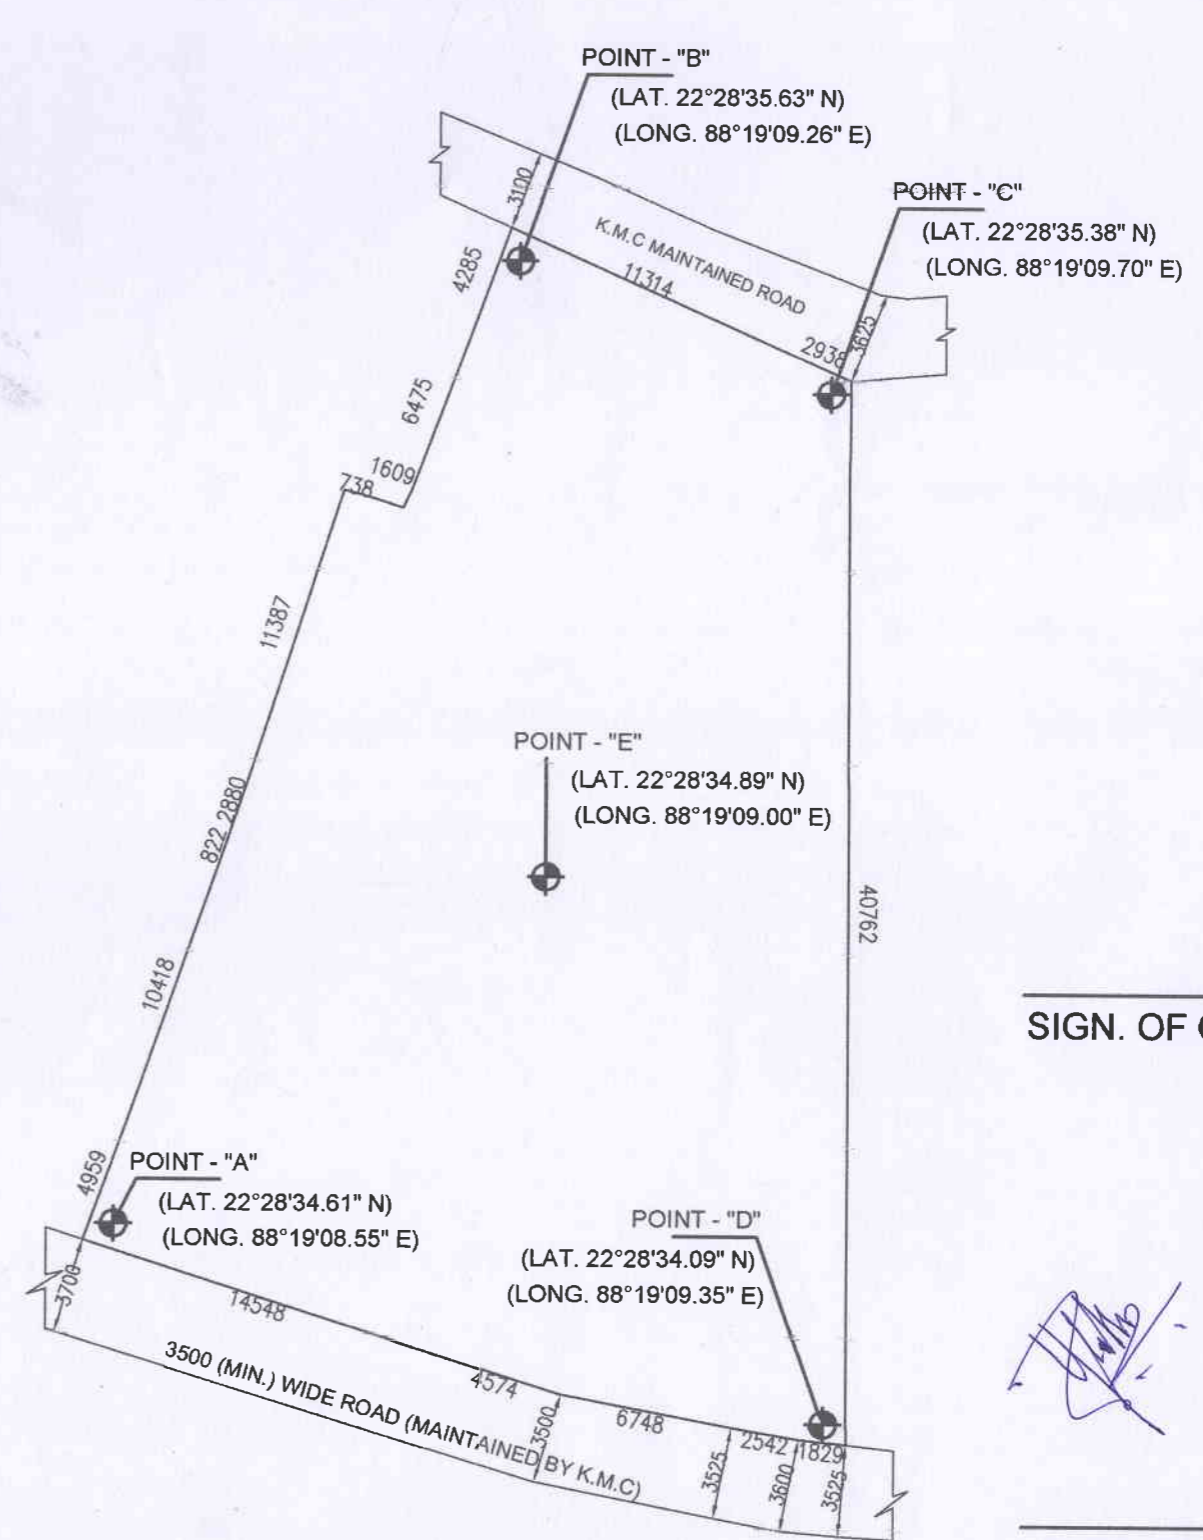

SITE PLAN OF PLOT OF LAND AT PREMISES NO.:- 97, KAILASH GHOSH ROAD, WARD NO.:- 123, BOROUGH.:- XVI, UNDER K.M.C. (JOKA UNIT)

AREA OF LAND.:- 14K.09CH.00SFT.(974.080 SQM.)

SIGN. OF OWNER

SIGN. OF L.B.S
MONOJ KR. BHATTACHARJEE
L.B.S. of
Kolkata Municipal Corporation
Class : I, No.: 1267

**SITE SHOWING POINTS FOR
(LATITUDE & LONGITUDE)**
SCALE-1:400