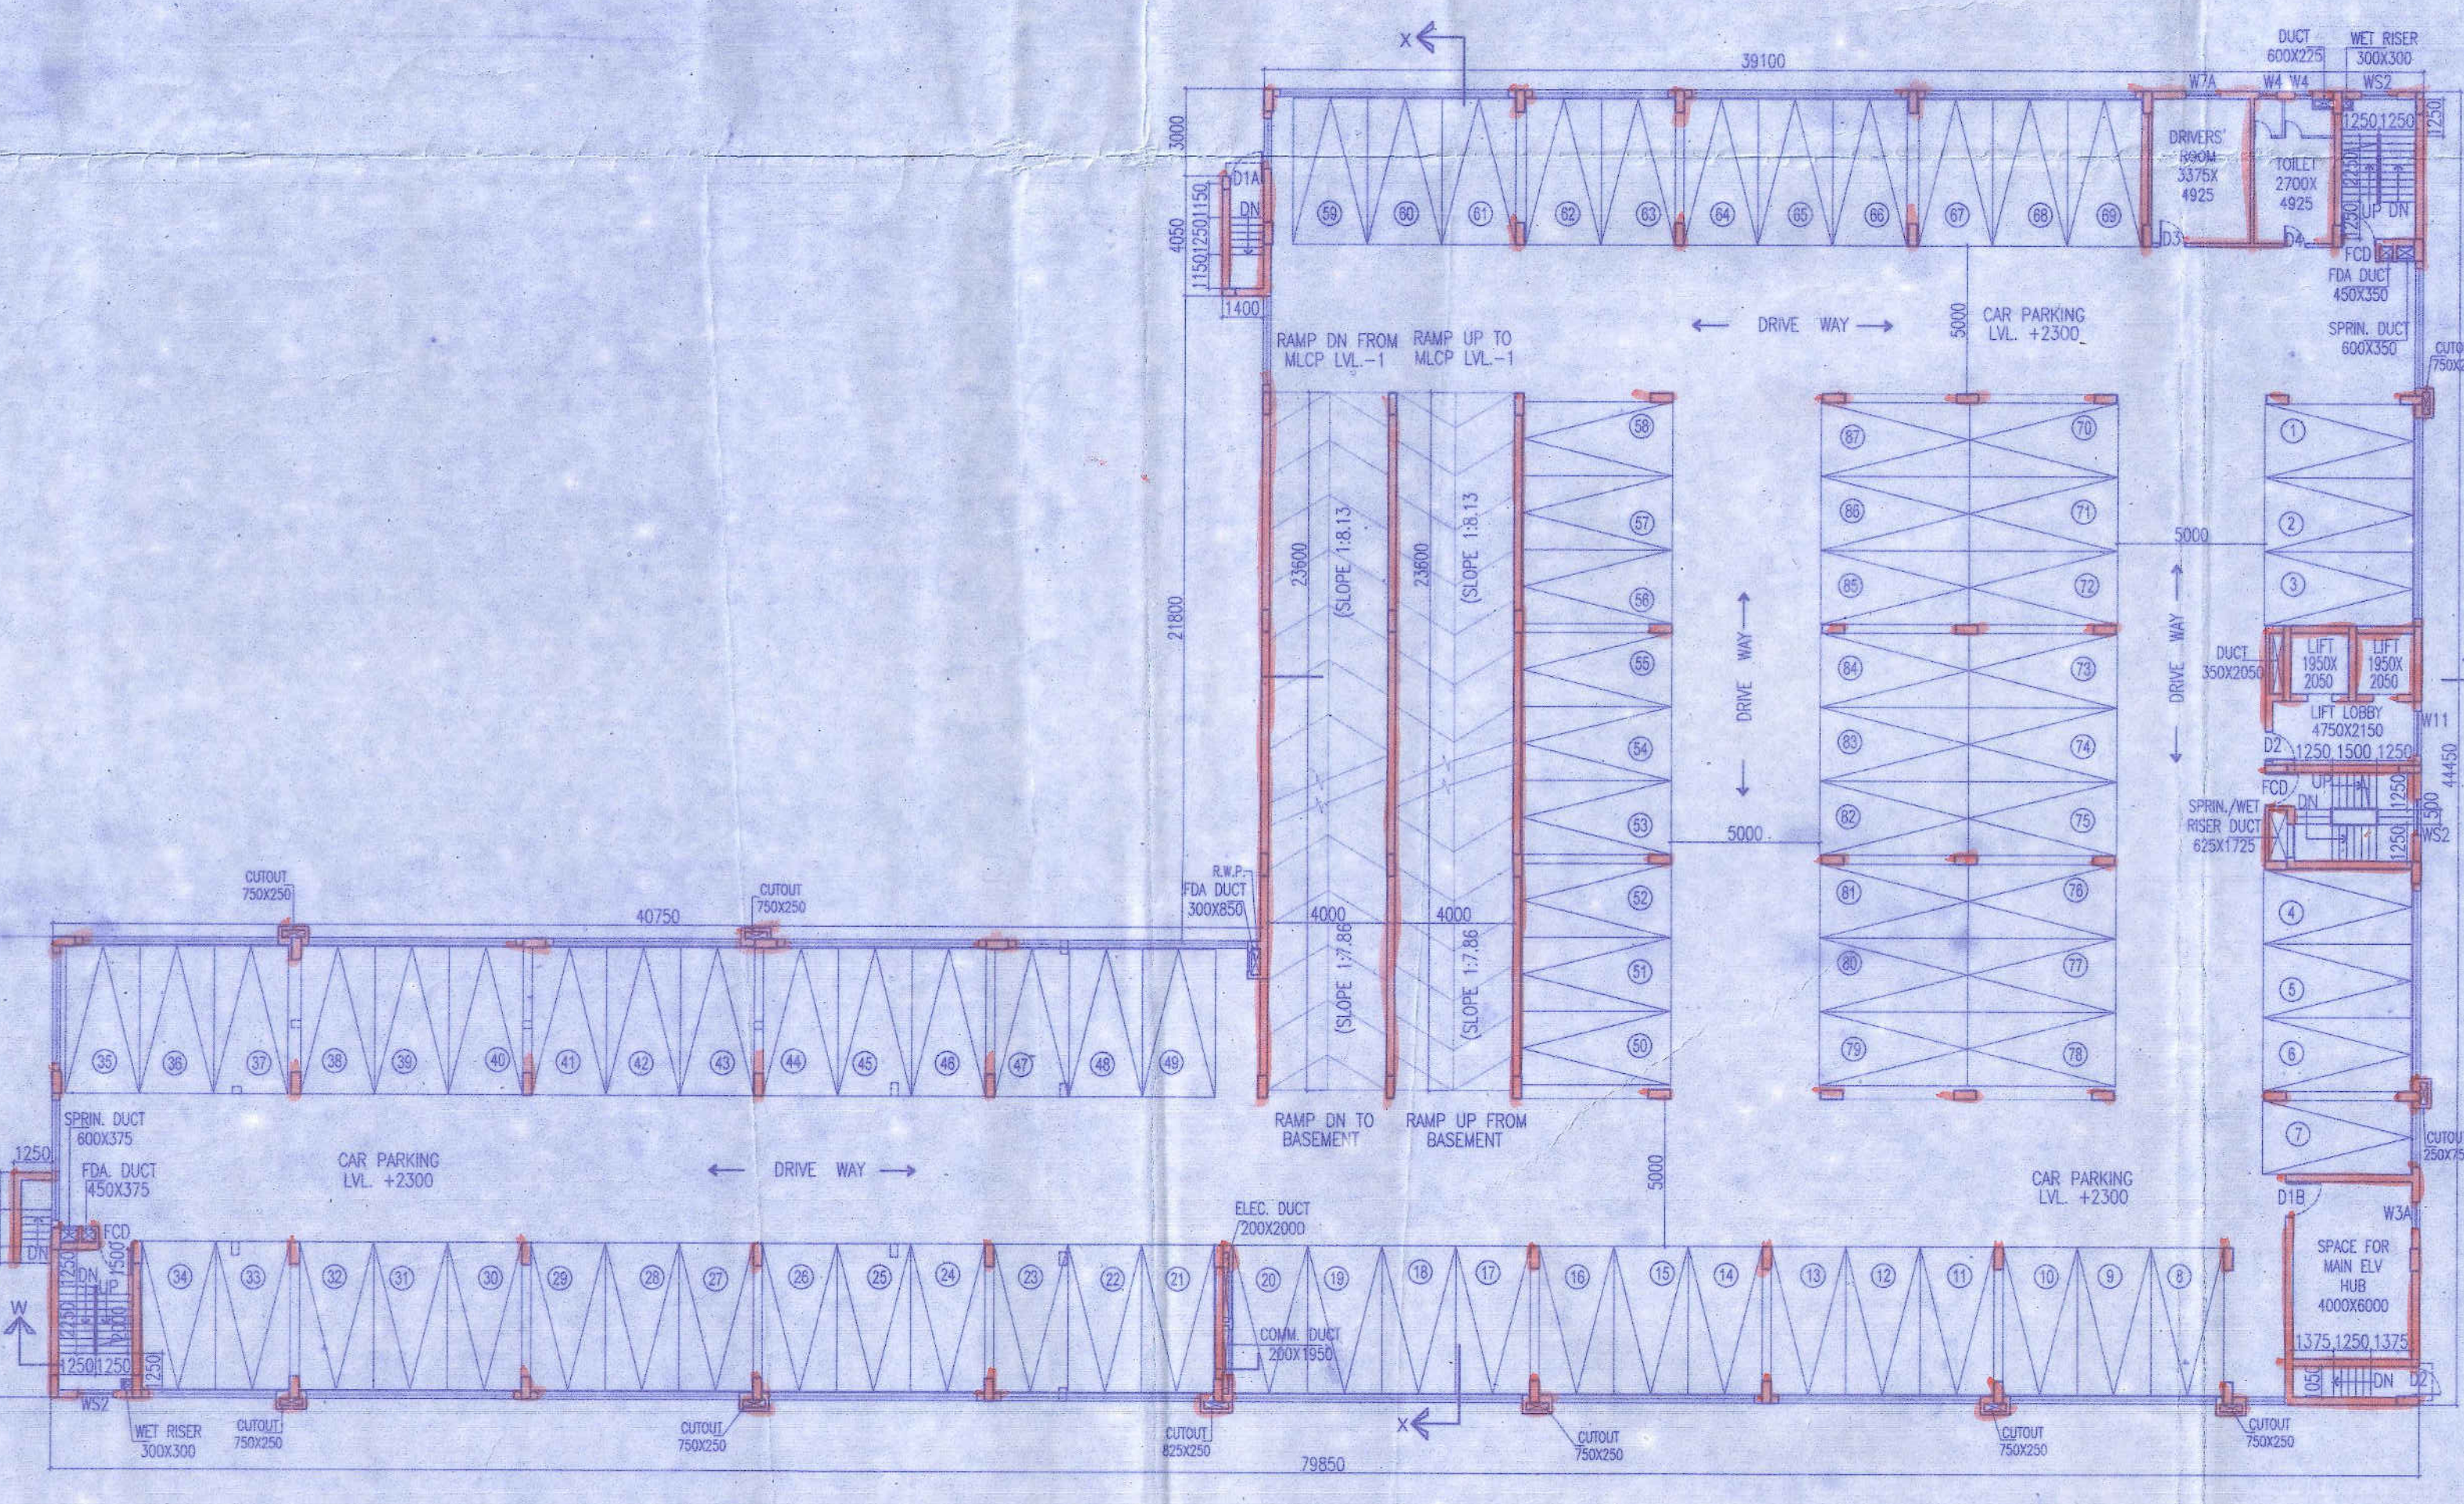

GROUND FLOOR PLAN