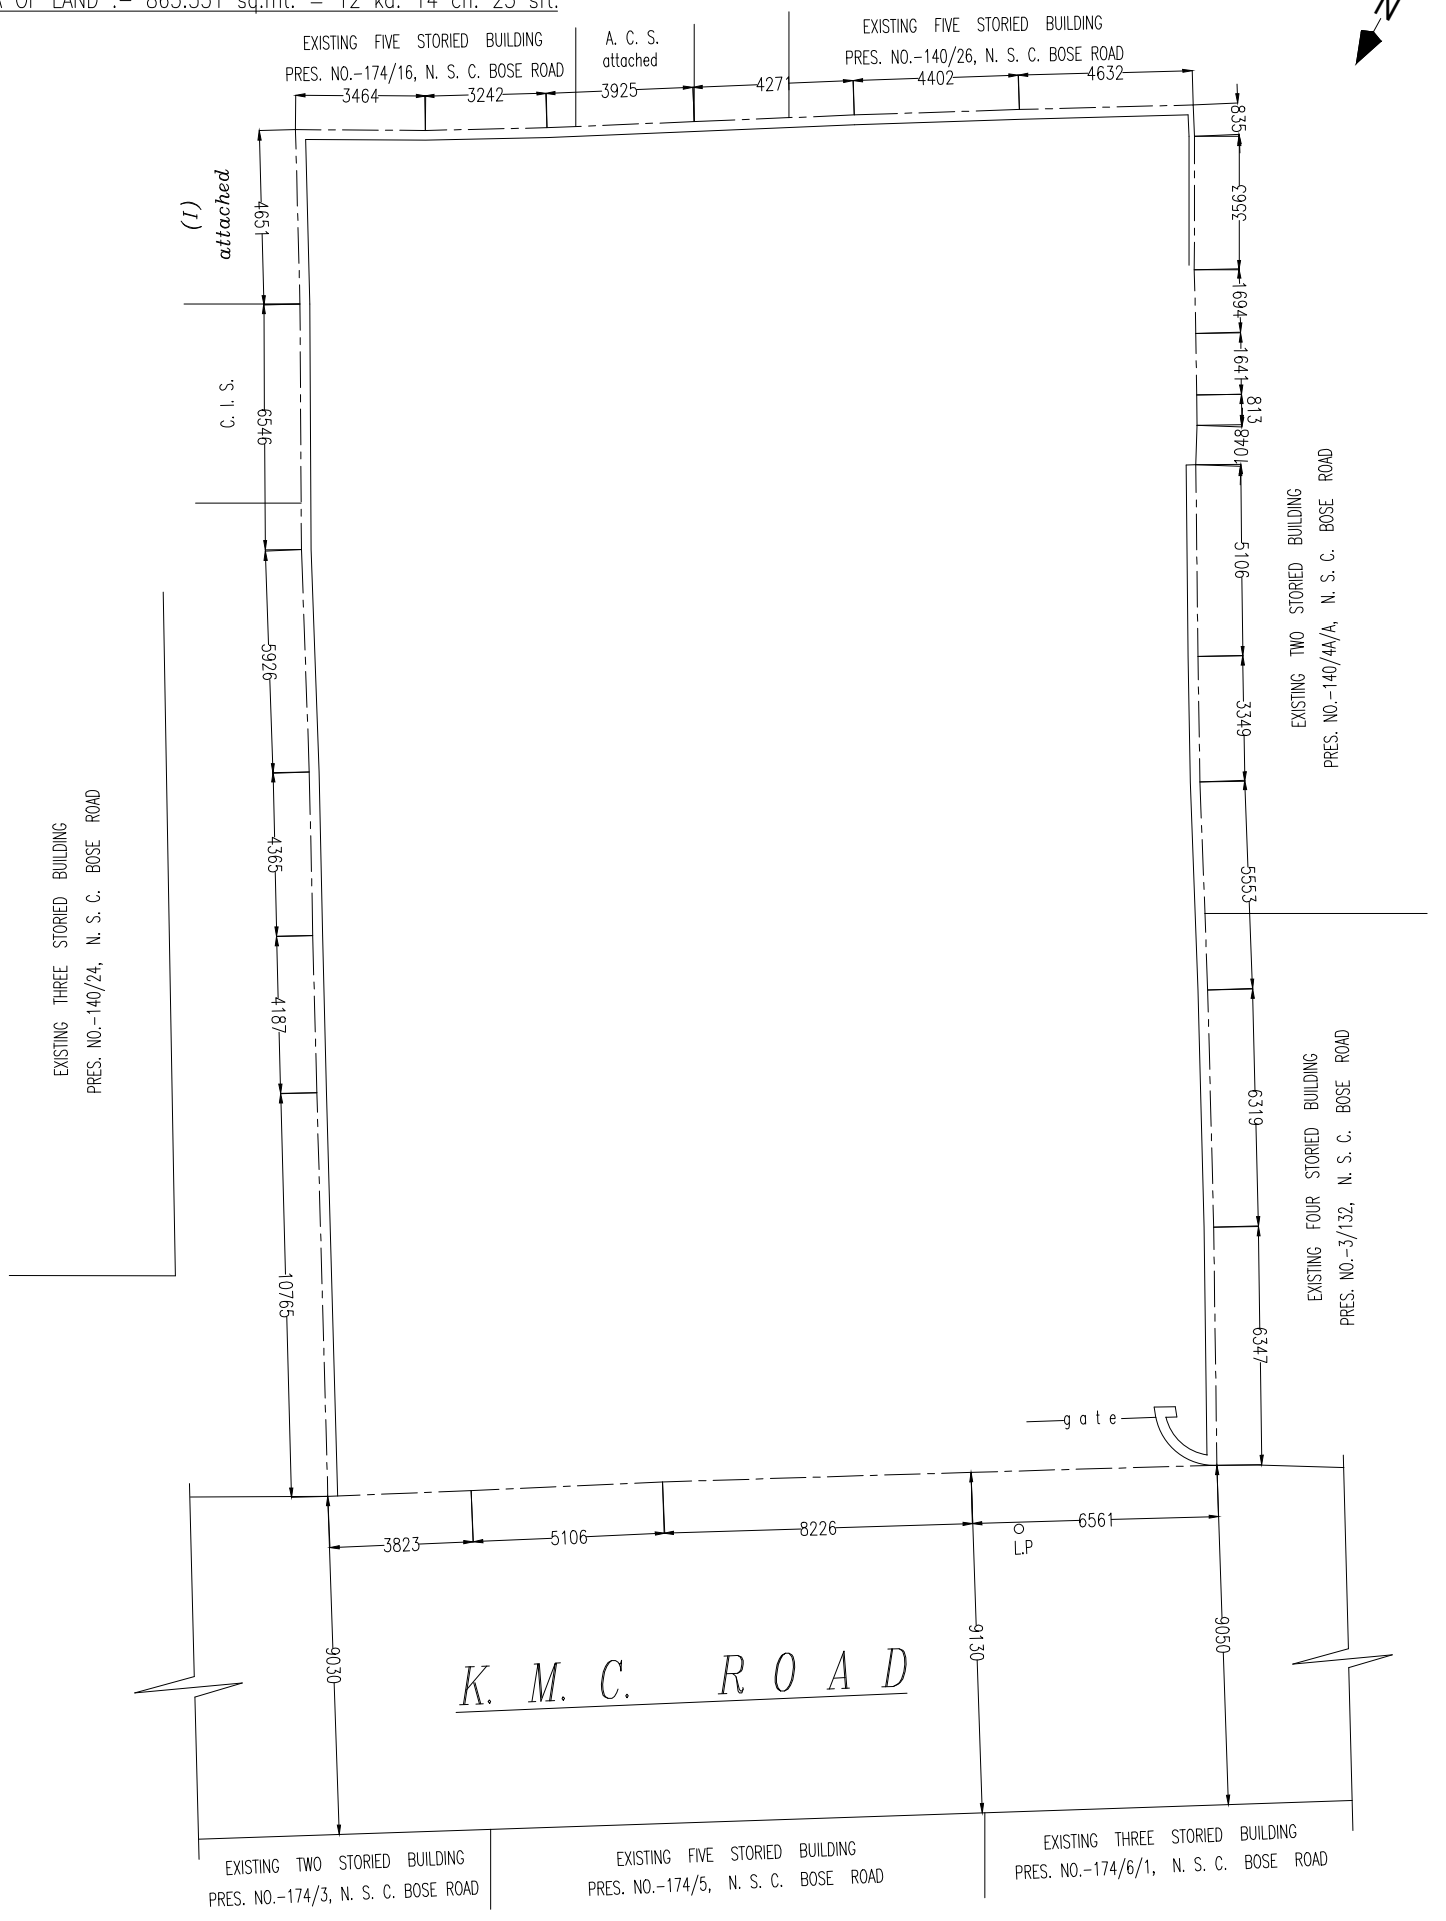

SITE PLAN OF
PRES. NO :- 134, N. S. C. BOSE ROAD
KOLKATA :- 40

AREA OF LAND :- 863.531 sq.mt. = 12 ka. 14 ch. 25 sft.

NOTE :-
 1. ALL DIMENTIONS ARE IN MM.
 2. PROPERTY LINES AS SHOWN BY THE PARTY ARE SHOWN THUS - - - - -