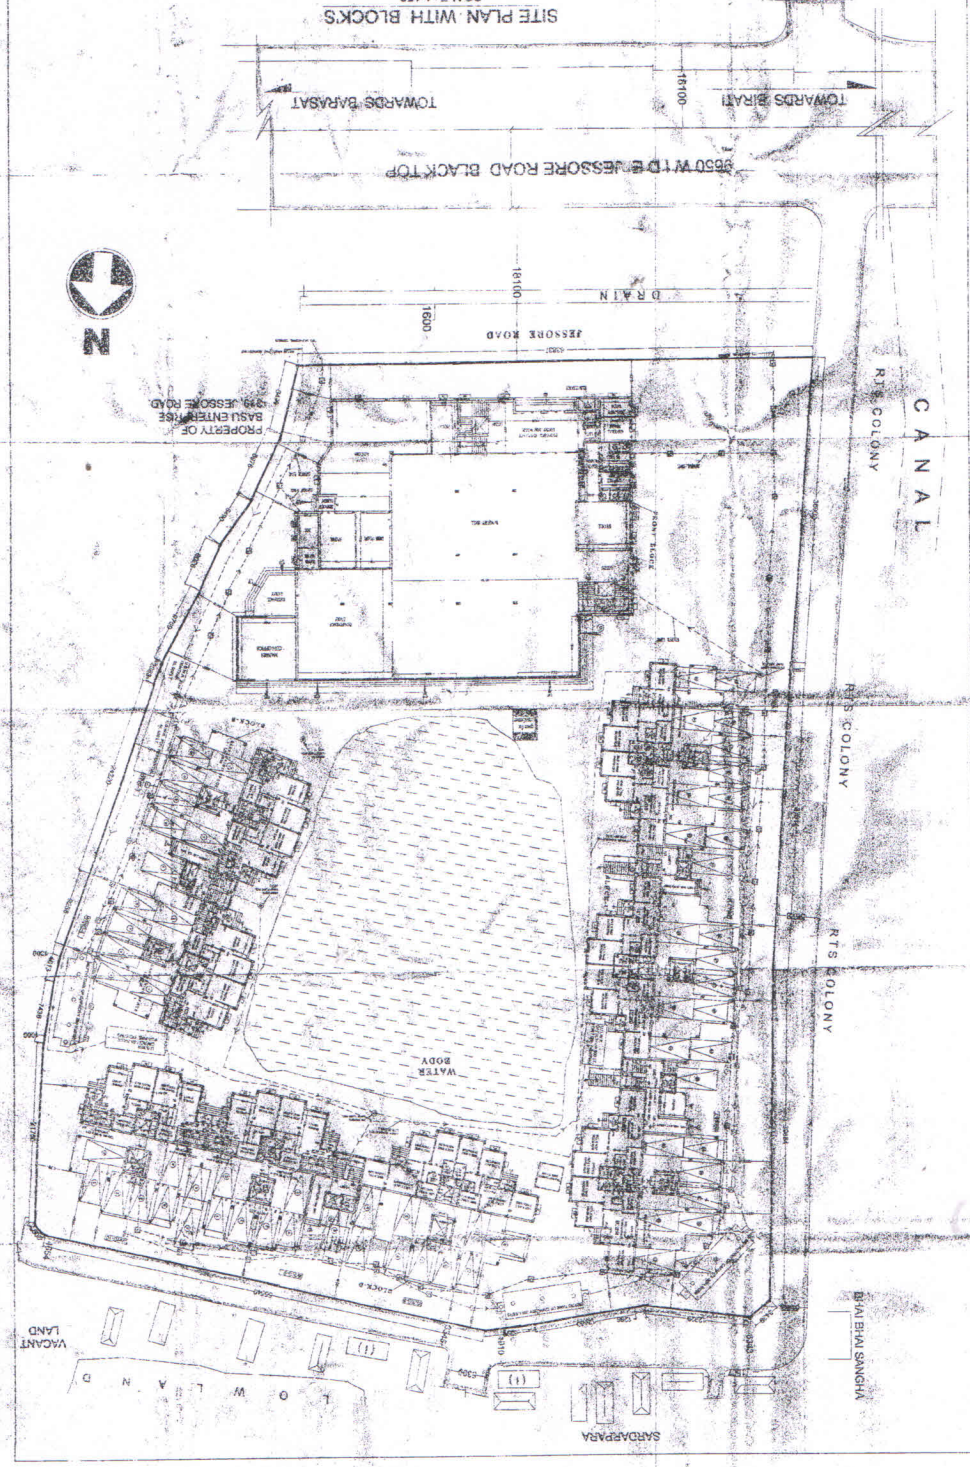

DOOR	SIZE	WIN.	SIZE
D1	1600X1000	W1	1900X1200
D2	900X1000	W2	1300X1200
D3	800X1000	W3	900X1200
D4	700X1000	W4	700X1200
D5	1200X1000	W5	600X1200
D6	2100X1000		
D7	1500X1000		

SCALE: 1:150

SITE PLAN WITH BLOCKS