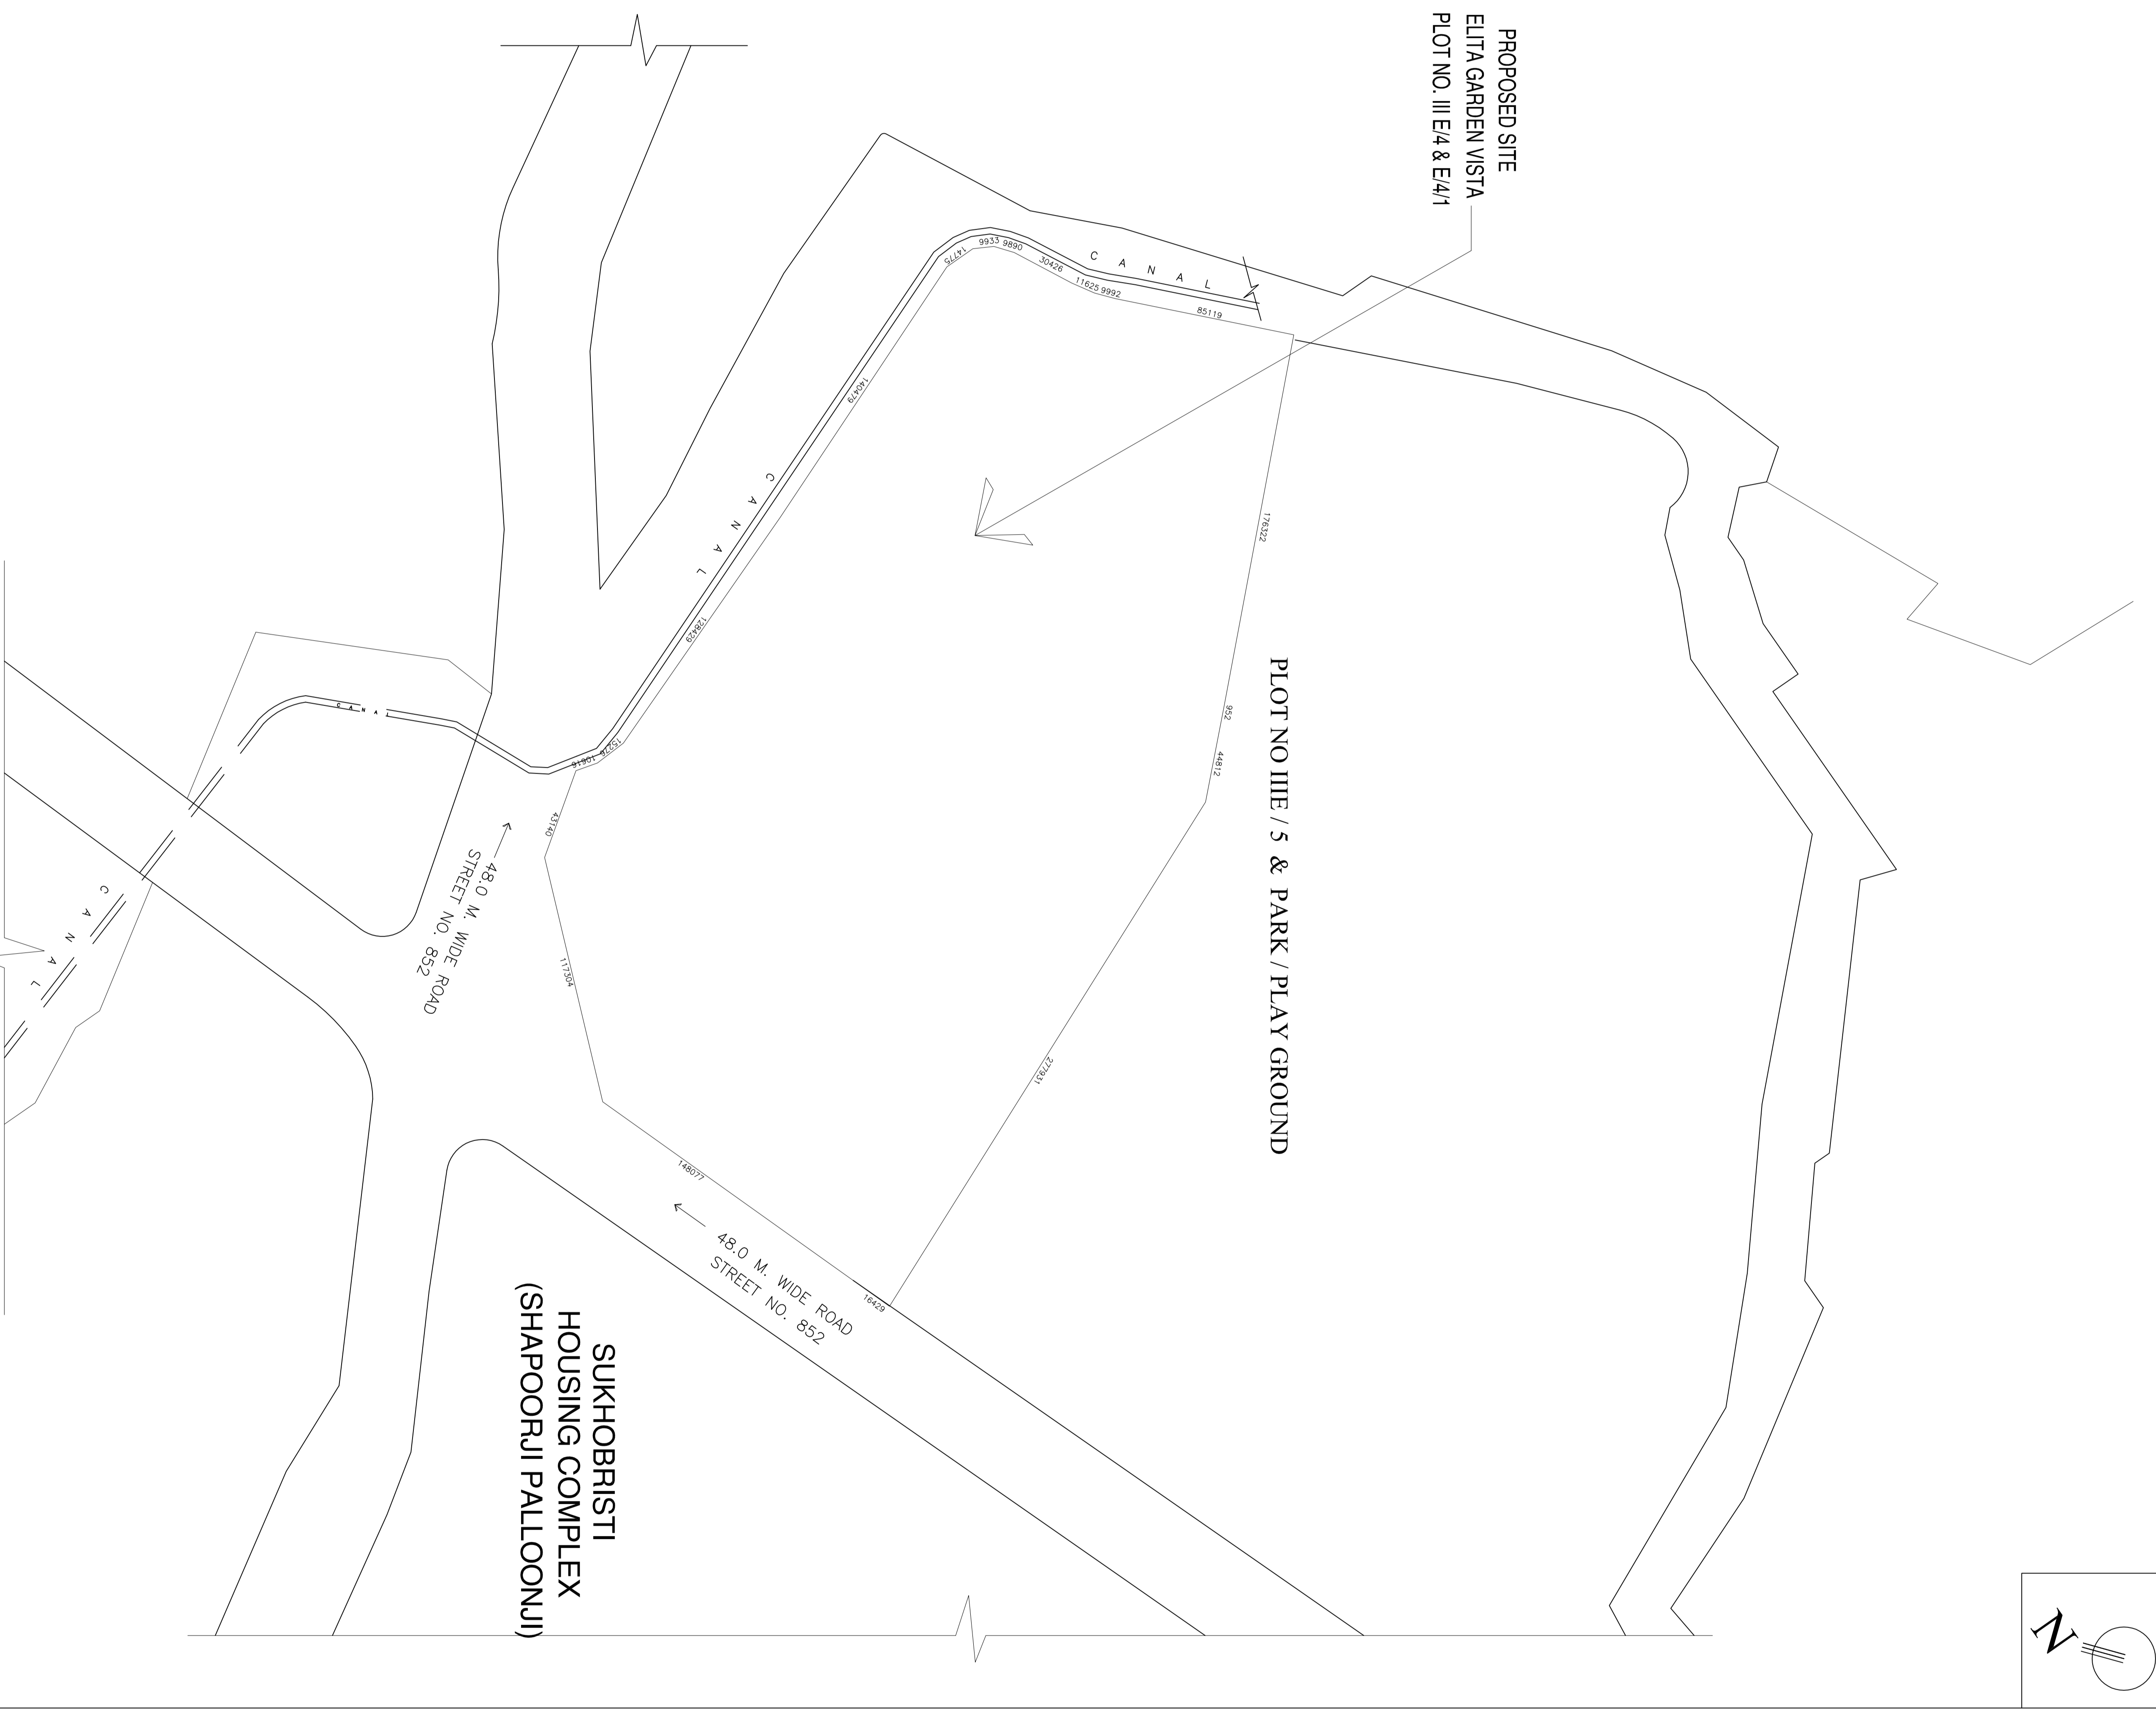

PROPOSED SITE  
ELITA GARDEN VISTA  
PLOT NO. III, E/4 & E/4/1

PLOT NO III / 5 & PARK / PLAY GROUND

SUKHOBRISTI  
HOUSING COMPLEX  
(SHAPOORJI PALLOONJI)

GENERAL INFORMATION		DATE: 15/05/2024	
PROJECT NAME	ELITA GARDEN VISTA	SCALE	AS SHOWN
CLIENT NAME	SHAPURJI GARDENS PVT. LTD.	DRAWN BY	AKASH
PROJECT LOCATION	ELITA GARDEN VISTA, PLOT NO. III, E/4 & E/4/1	CHECKED BY	AKASH
PROJECT NO.	ELITA GARDEN VISTA	DATE	15/05/2024
DESIGNER	AKASH	APPROVED BY	AKASH
DRAWING NO.	ELITA GARDEN VISTA	DATE	15/05/2024
DATE	15/05/2024	SCALE	AS SHOWN
PROJECT NO.	ELITA GARDEN VISTA	SCALE	AS SHOWN
DATE	15/05/2024	SCALE	AS SHOWN