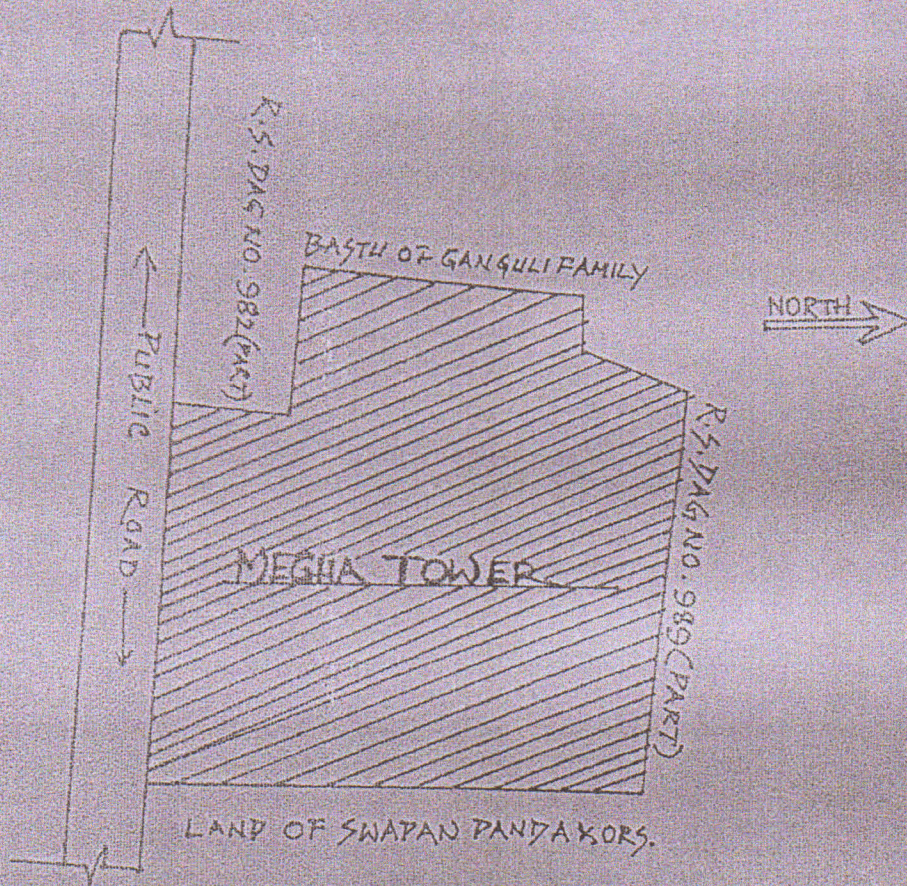

# NEW MEGHA TOWER

**BUILDING CONTRACTOR & DEVELOPERS**

156/A/66, B.T. ROAD, KOLKATA - 700 108

Phone. :- 2577-0752 / Mob. : 9830798913

Ref No .....

Date .....

LOCATION OF MEGHA TOWER  
AT MOUZA-BAGAN, J.I. NO. 60,  
VILL. PO. K.P.S. - BAGAN, DISTRICT - HOWRAH  
R.S. DAG NO. 982K982 / L.R. DAG NO. 961K968  
BAGAN BLOCK I GRAMPANCYAT, HOWRAH, INDIA

LATITUDE	22.463830
LONGITUDE	87.971024
GPS COORDINATES :	
	22°27'49.788" N
	87°58'15.686" E

NEW MEGHA TOWER

Proprietor

DRAWN AS PER SCALE.