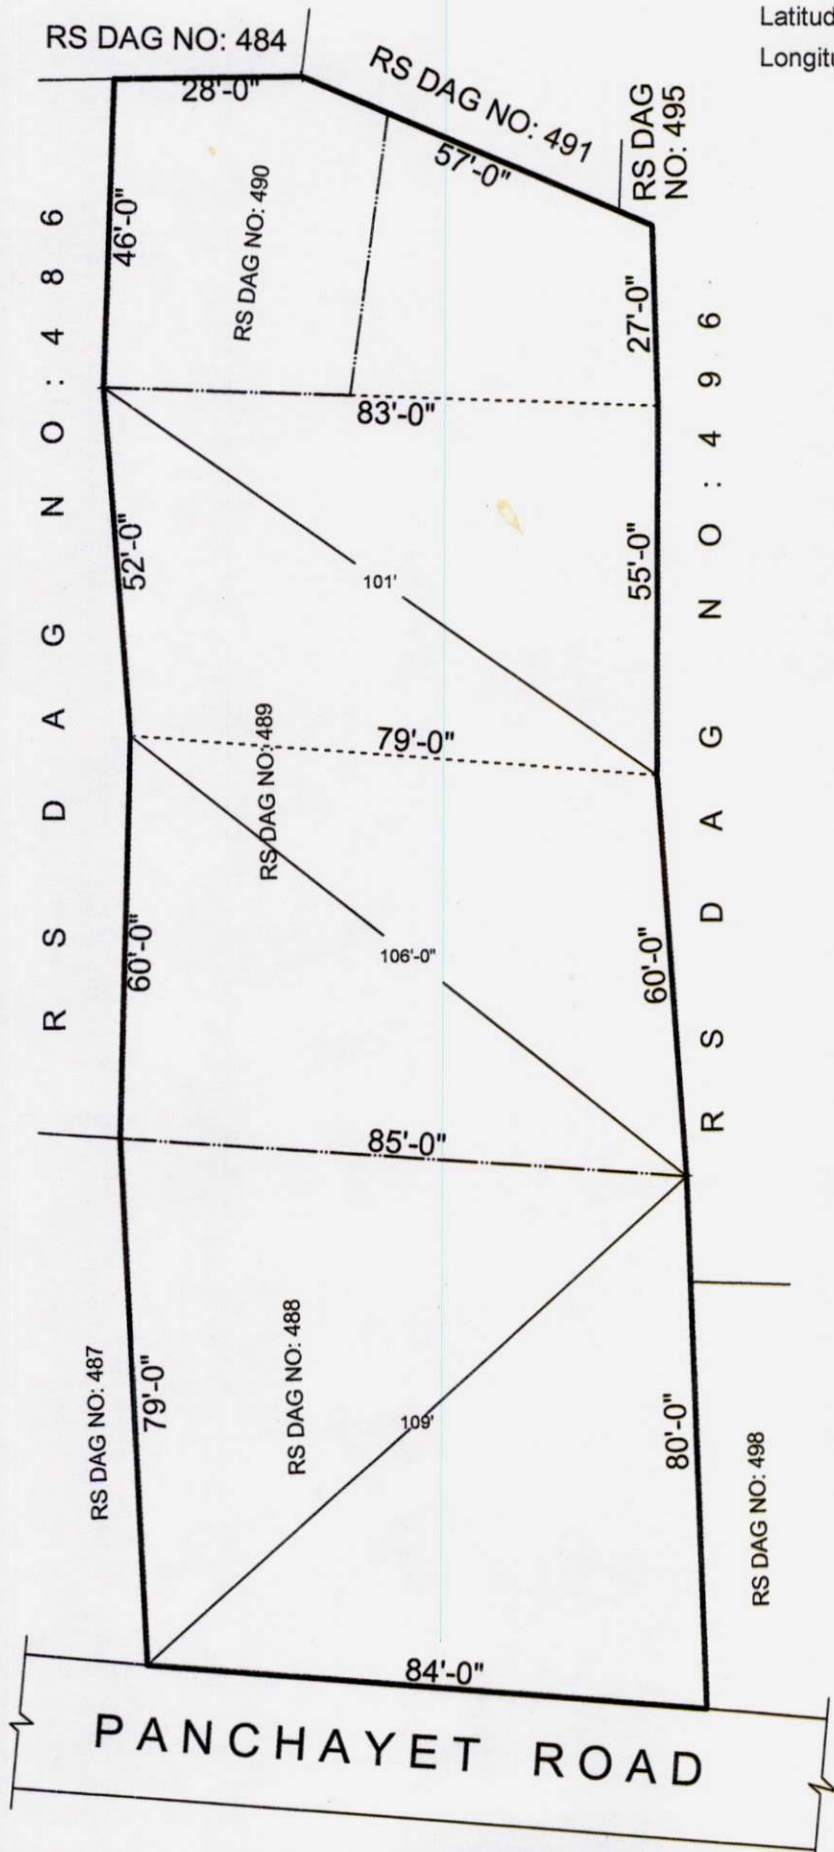

SITE PLAN OF A LAND SITUATED AT MOUZA- PATHARGHATA, R.S./L.R. DAG. NOS. 488,489, & 490, L.R. KHATIAN NOS.-5764,5765,5766,5767,5768,5769,.JL NO - 36, PS-NEWTOWN, DISTRICT- NORTH 24 PARGANAS, UNDER PATHARGHATA GRAM PANCHAYET.

Latitude : 22° 34' 59" N
Longitude : 88° 30' 12" E

SCALE : N.T.S.

SIGNATURE VANIJYA PRIVATE LIMITED

Sk No. Li.

Director

SIGNATURE