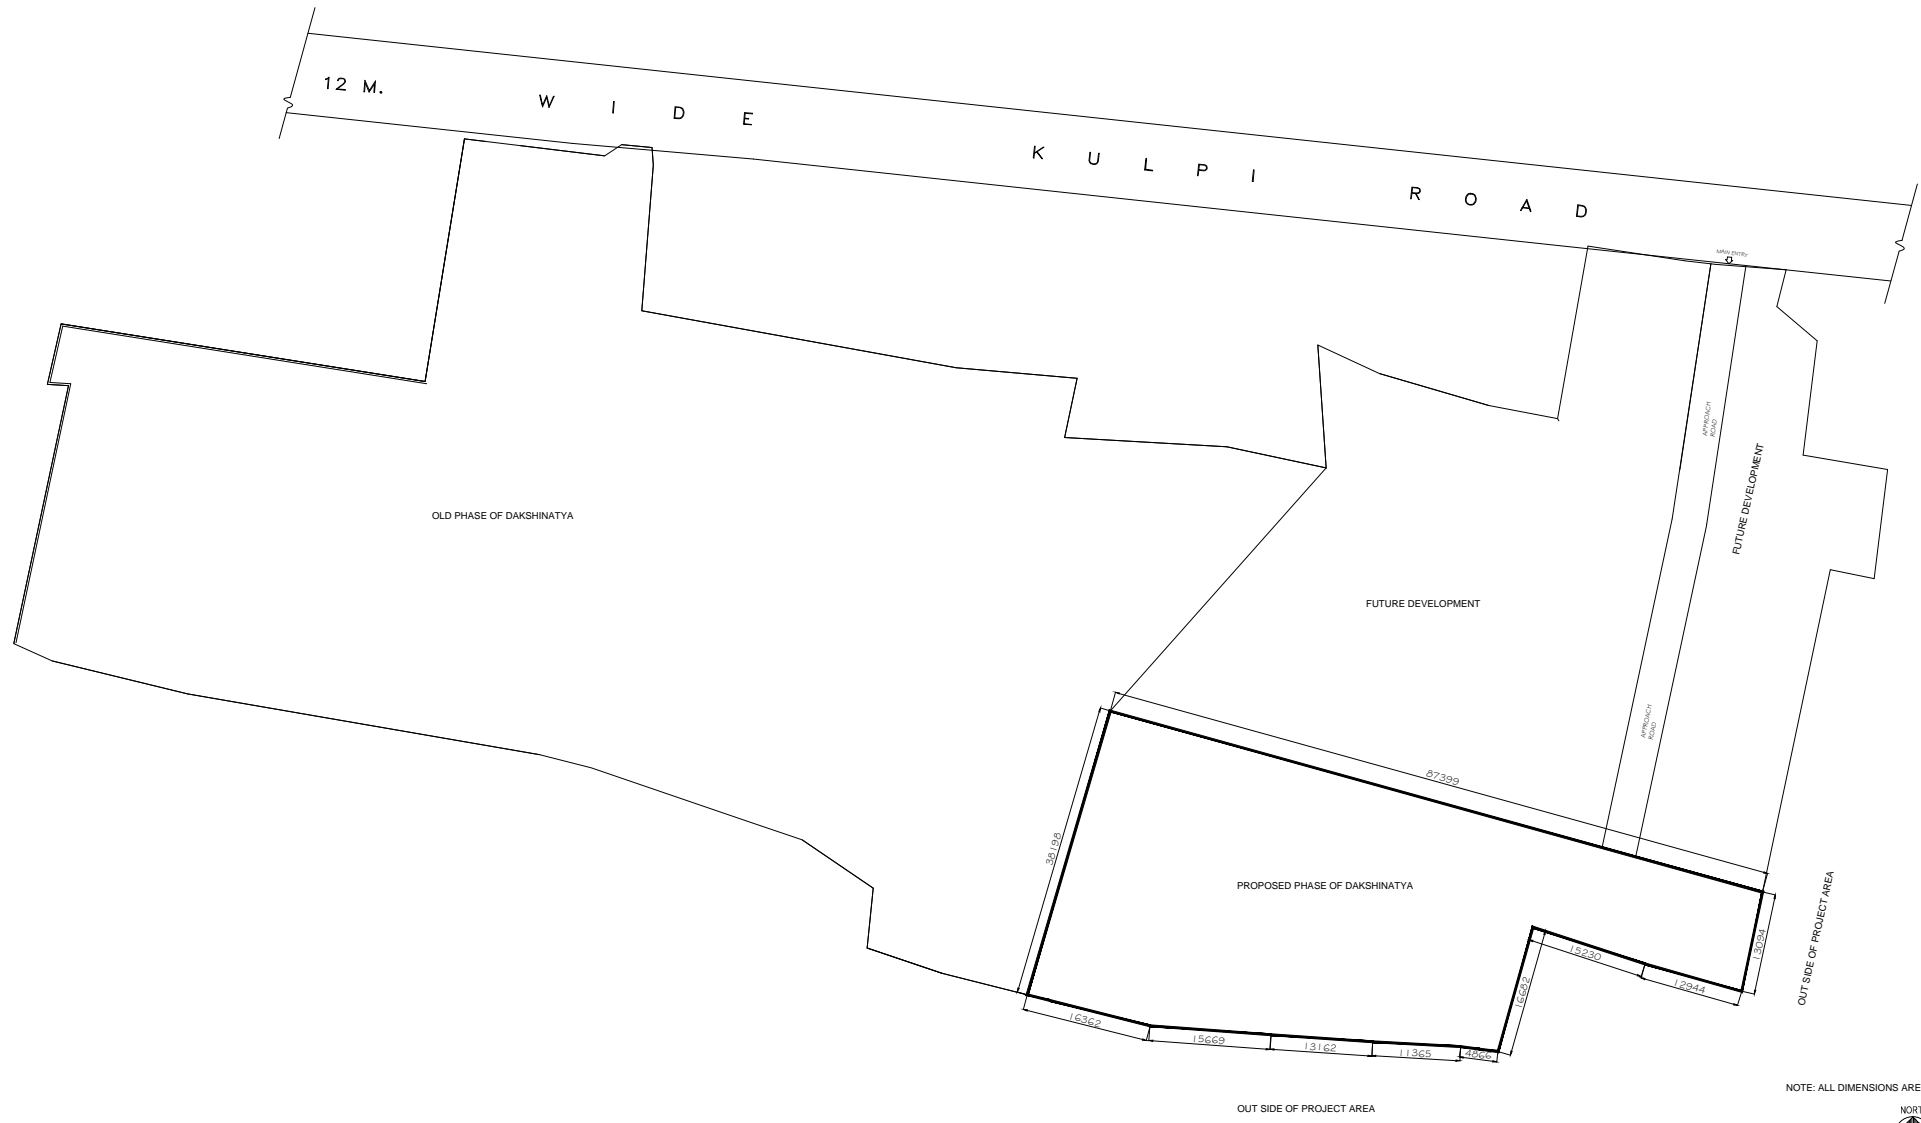

SITE PLAN OF RESIDENTIAL GROUP HOUSING PROJECT AT
MOUZAS- DUDHNAI, P.S -BARUIPUR, DIST- 24 PGS (SOUTH).

NOTE: ALL DIMENSIONS ARE IN MM.