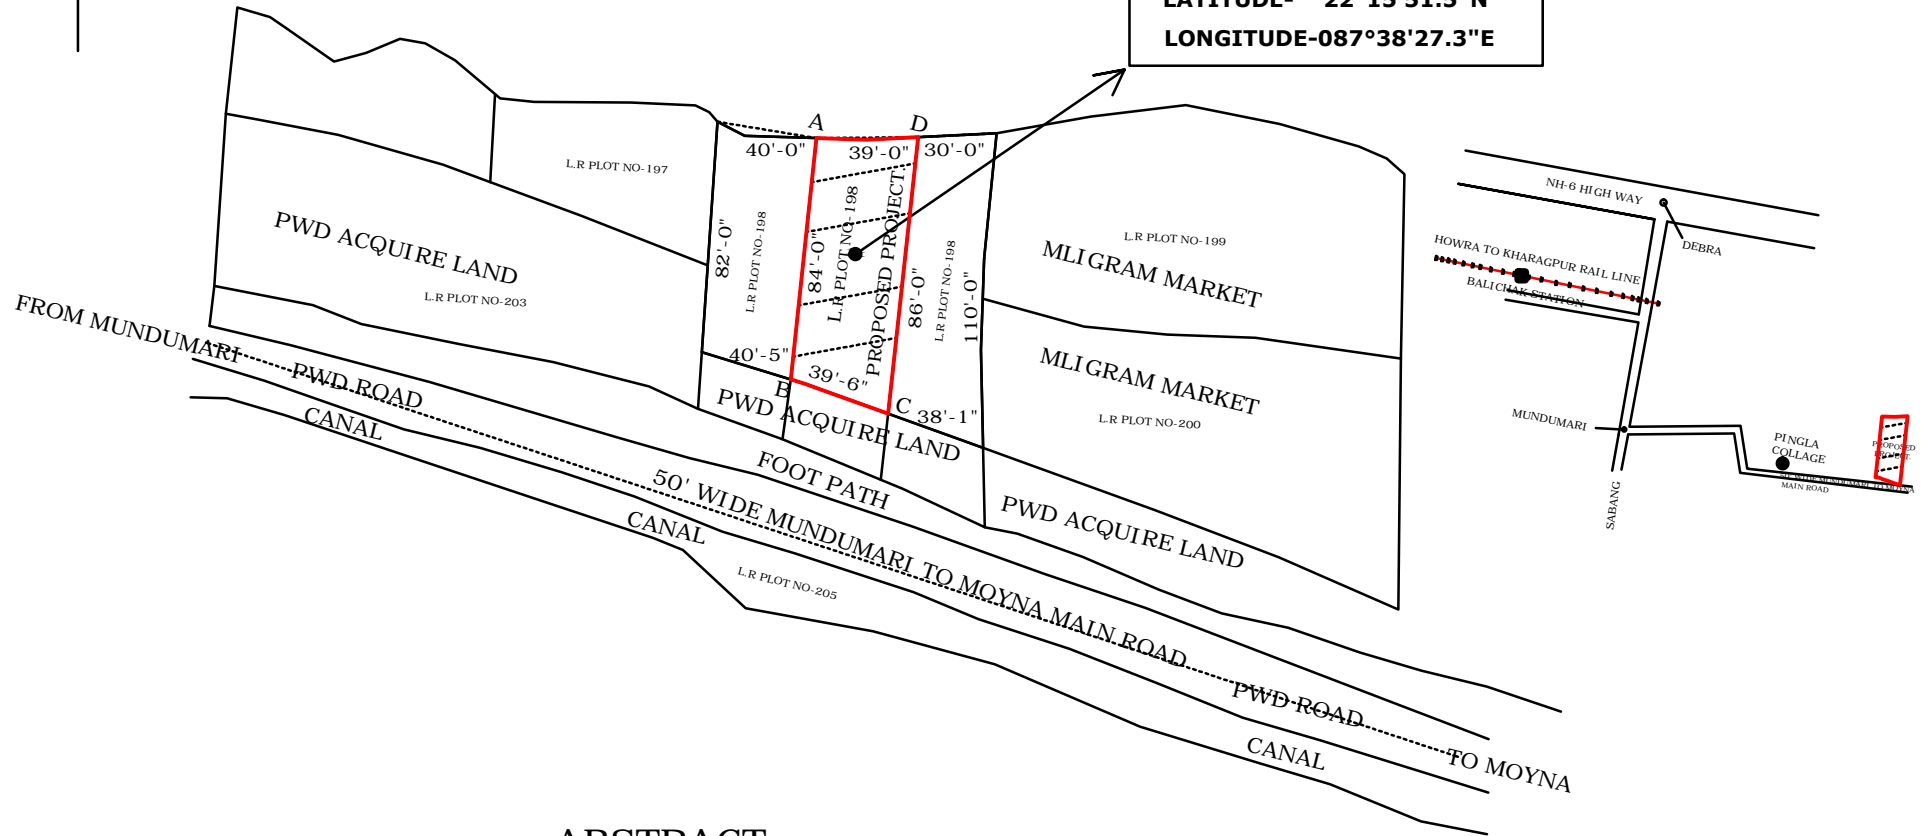

NAME OF MOUZA- CHHOTAKHELNA, J.L N O- 195 SHEET NO-1
 L.R PLOT NO-198, TOTAL RECORDED AREA= 23.0 DECIMALS.
 P.S- PINGLA, DISTRICT- PASCHIM MEDINIPUR.
 TOTAL PHYSICALLY DIMENSION IN FOOT.
 DRAWING MAP IN NOT TO SCALE.
 GPS READING WGS-84.

LOCATION
LATITUDE- 22°15'51.5"N
LONGITUDE-087°38'27.3"E

ABSTRACT

NAME OF VENDEE	MOUZA WITH J.L NO.	L.R PLOT NO	AREA IN DECIMALS	AREA IN ACRE.	MARK □ ABCDA	LOCATION
PRANABESH SAMANTA. BARNALI SAMANTA. MANABESH SAMANTA.	CHHOTAKHELNA- 195	198(PART)	7.66	0.0766		22°15'51.5"N 087°38'27.3"E

Swapan Shee .
 Surveyor
SWAPAN SHEE
 Reg. No. - 1304 of 2000 - 01
 Chhotakhelna, Pingla
 Paschim Medinipur -721140