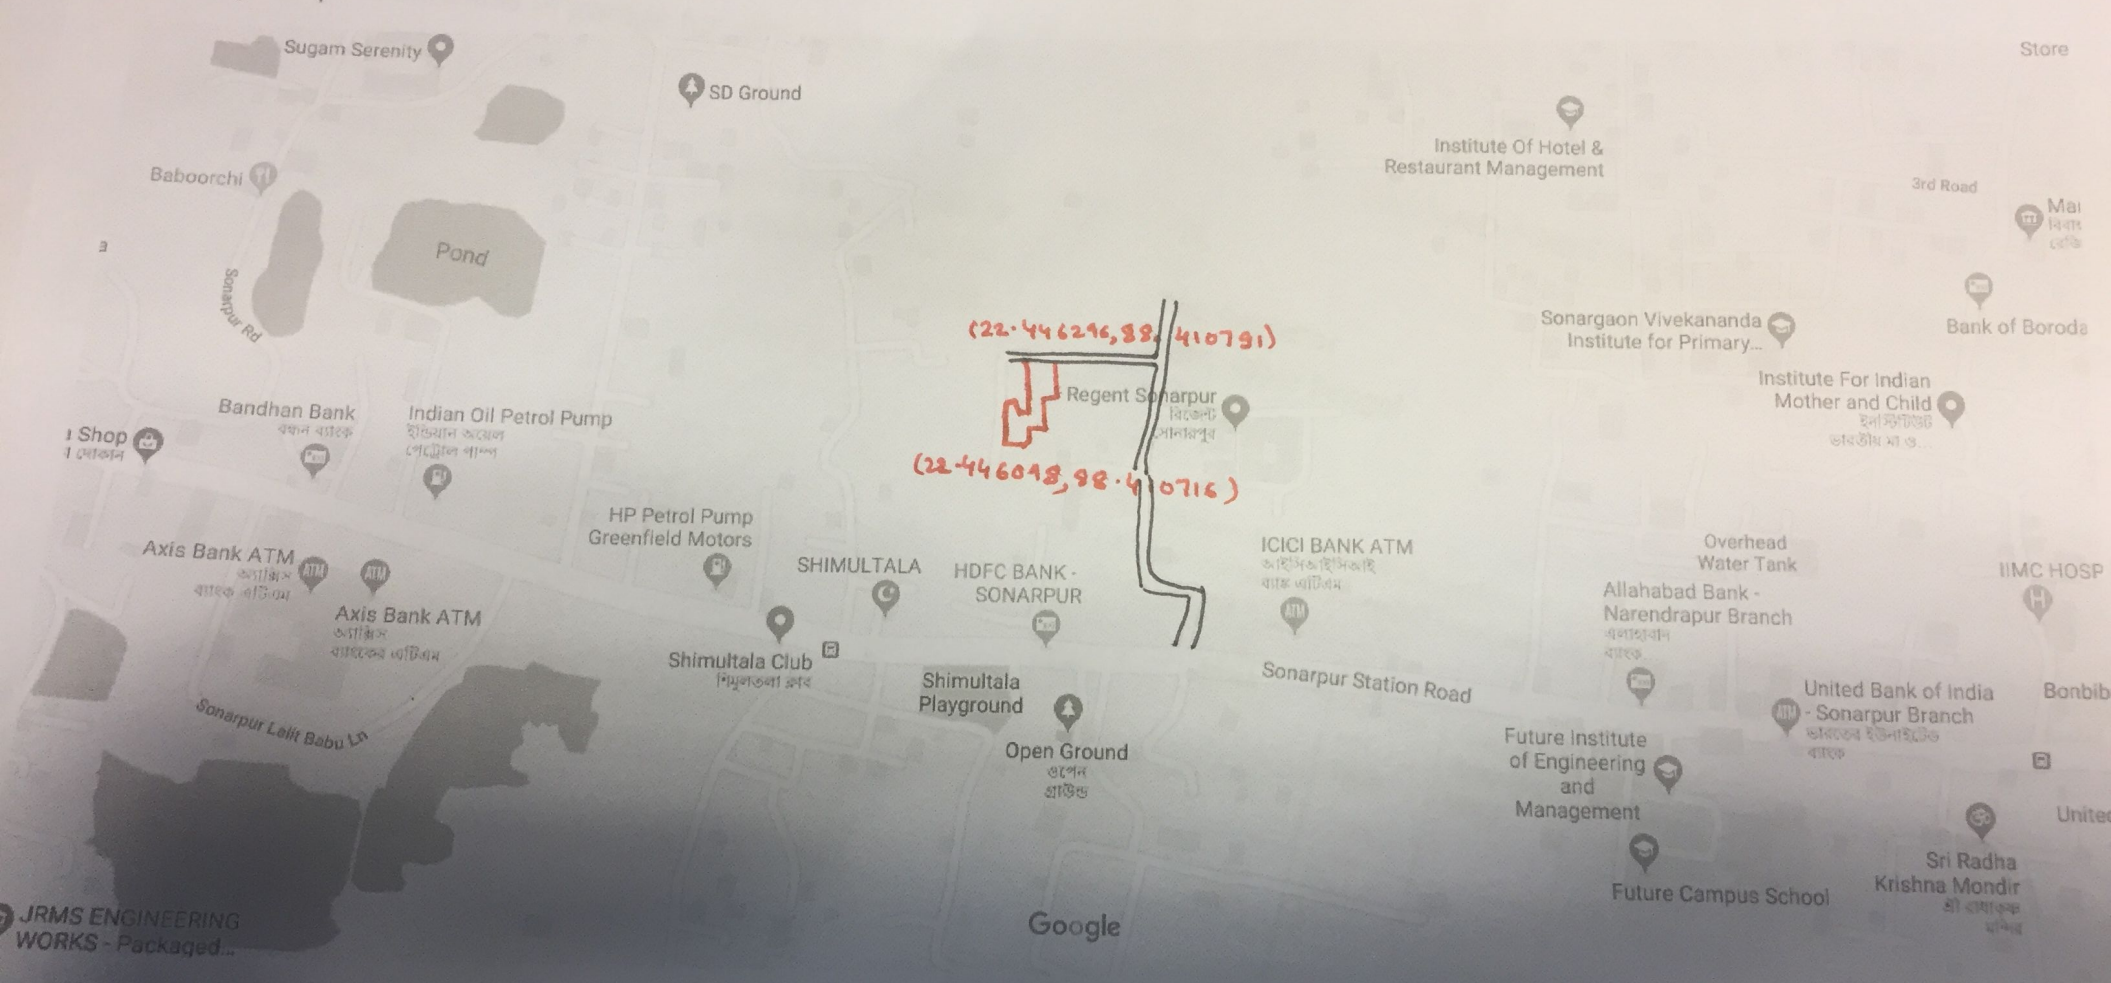

9/28/2018

Google Maps

Google Maps

LONGITUDE & LATITUDE DETAILS: FRONT: (22.446296, 88.410791)
 BACK: (22.446048, 88.410716)

Map data ©2018 Google 100 m

FOR BANAJ DEVELOPERS PRIVATE LIMITED

[Handwritten Signature]
 Director