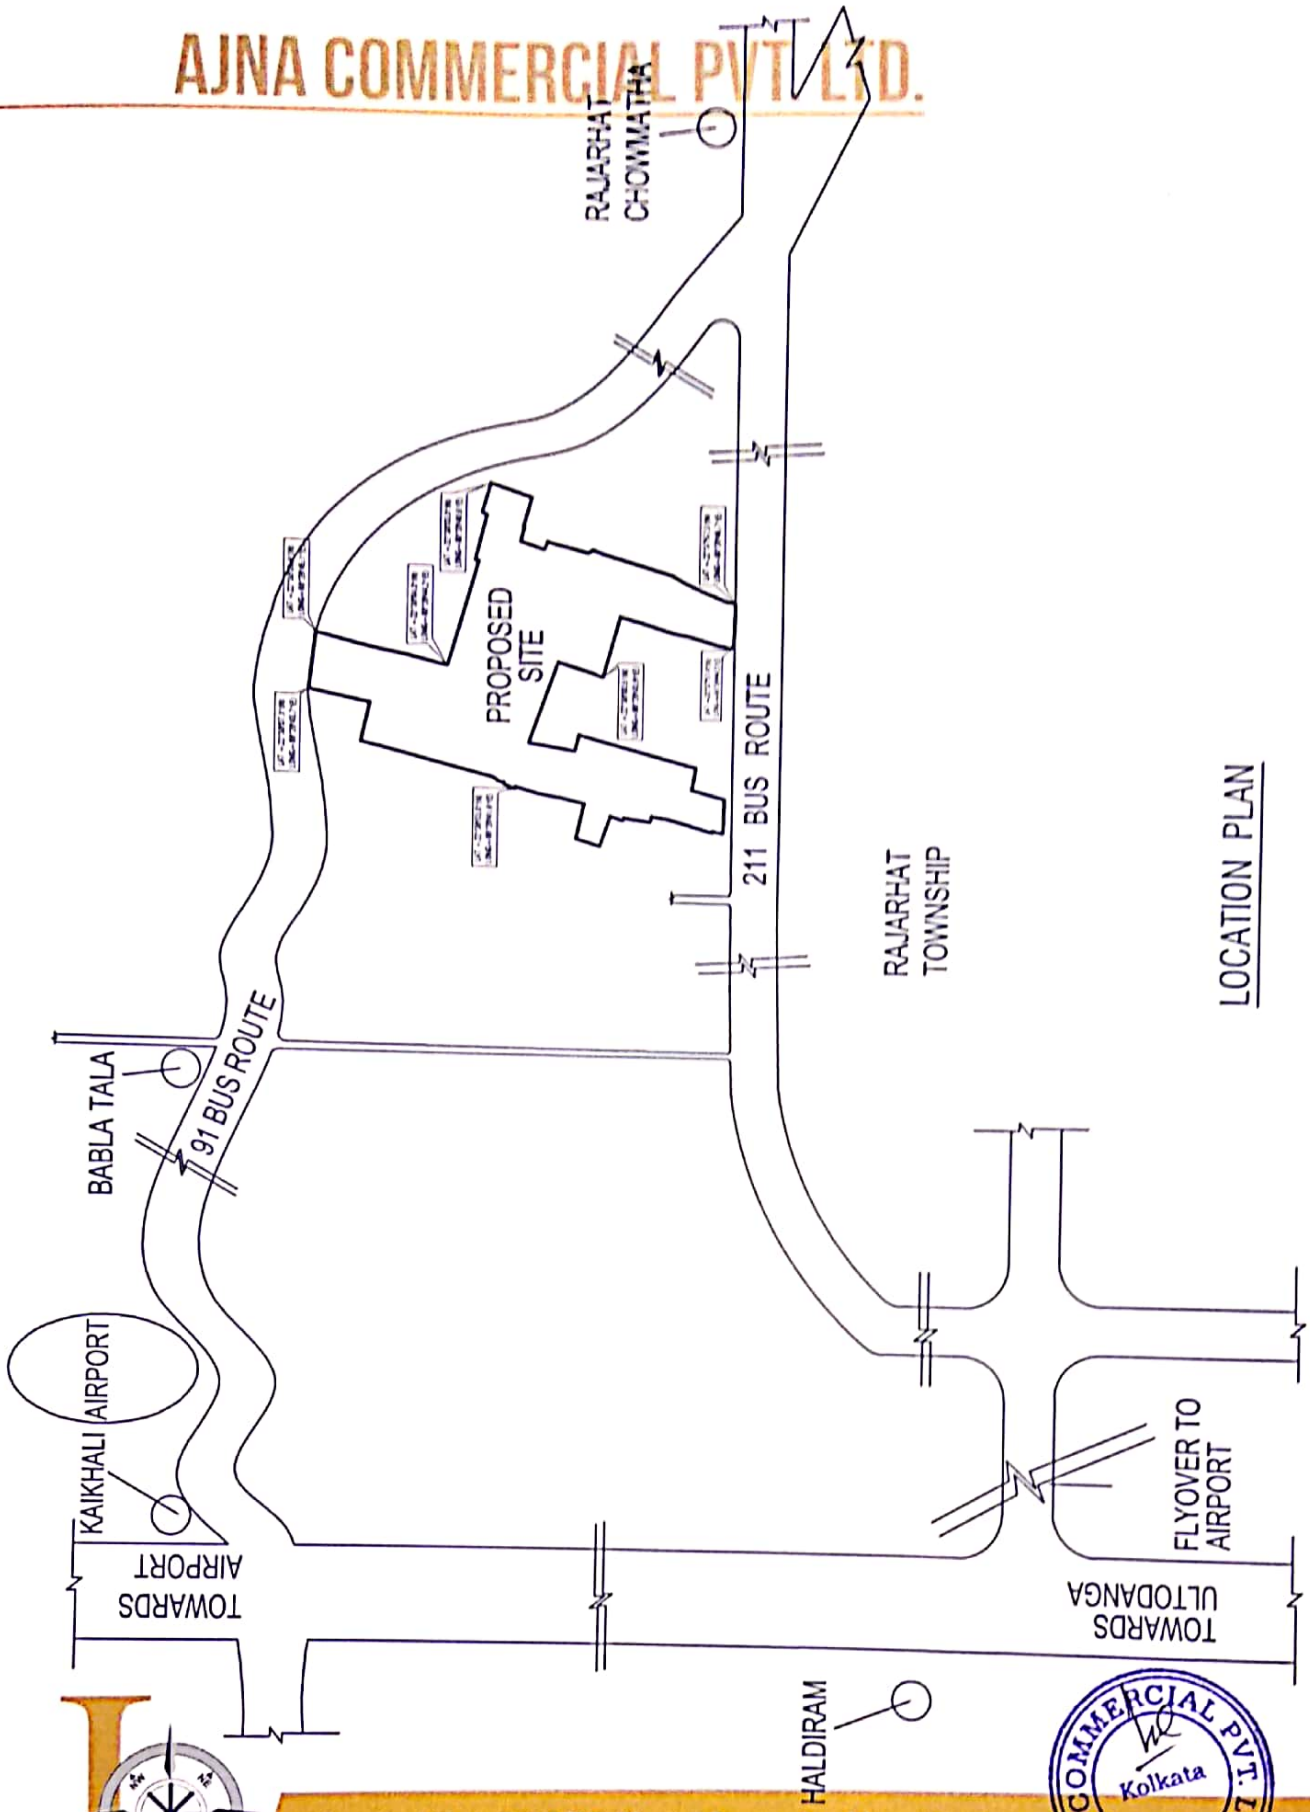

AJNA COMMERCIAL PVT LTD.

LOCATION PLAN

Loharuka Niket, DC-9/28, Shastri Bagan, Deshbandhu Nagar, Airport Road, Kolkata - 700059
☎ : 033 2576 2618 / 1034 // ✉ : info@loharukagroup.com // CIN No. U50100WB2007PTC114390