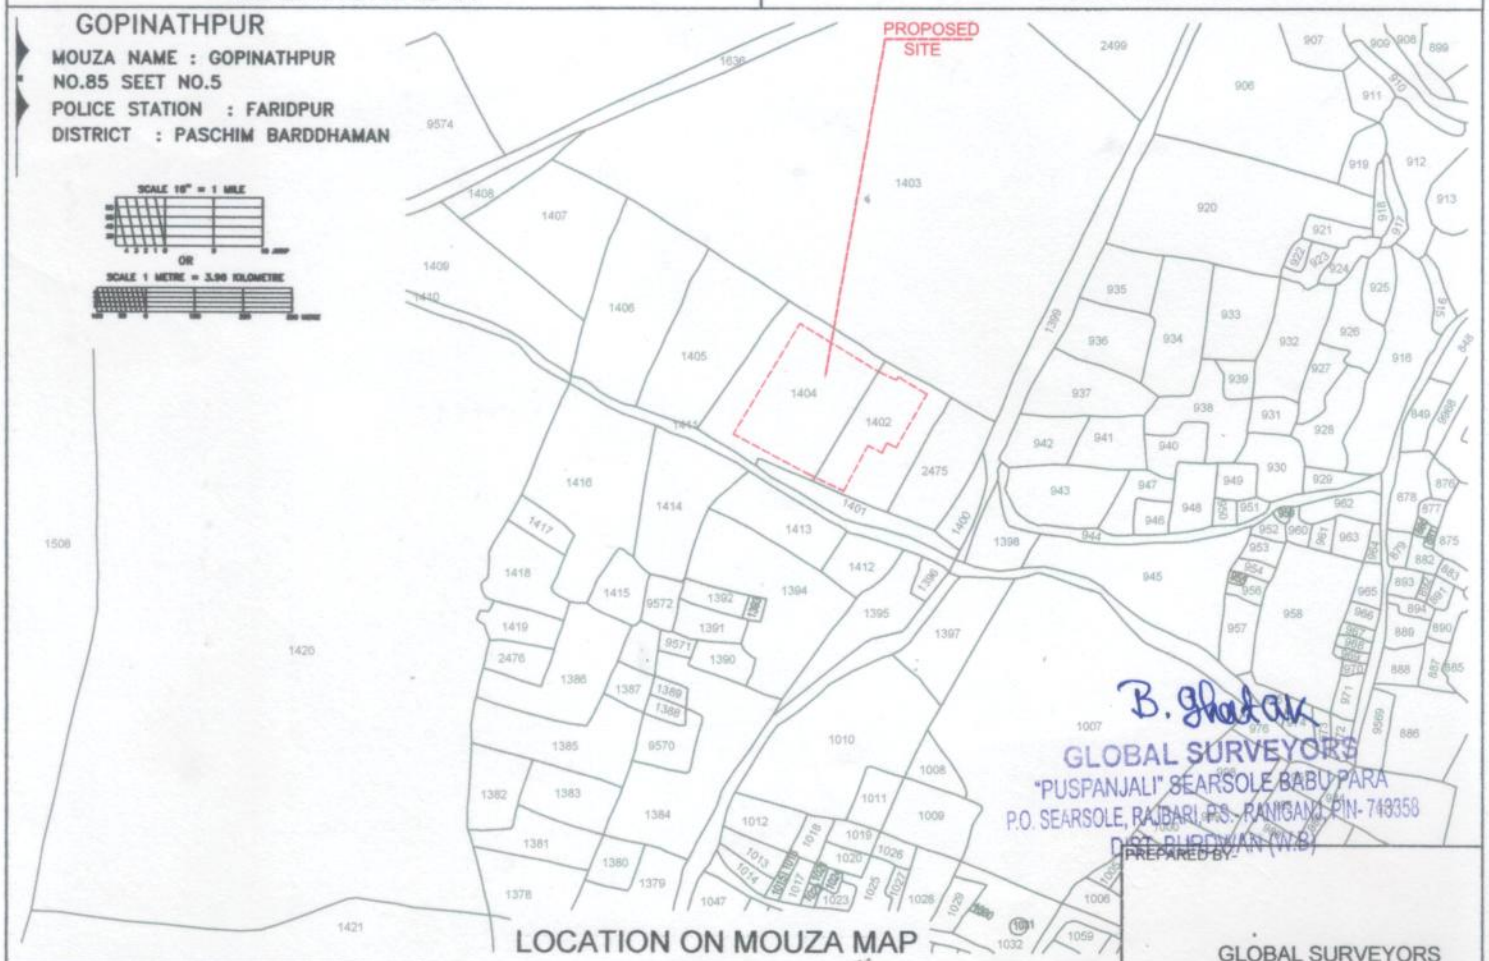

SKETCH PLAN SHOWING THE PLOT FORMING AREA 1.34 ACRES MORE OR LESS WITHIN RS PLOT NO 1404(PART) & 1402(PART), LR PLOT NO- 6725, IN MOUZA- GOPINATHPUR, JL NO- 85, PS- FARIDPUR, DIST- PASCHIM BURDWAN, WEST BENGAL SHOWN WITH RED BORDERED THUS-

DETAILS AREA- IN RS PLOT NO-1402(PART)- 32 KANTHA OR 52 DECIMAL
 IN RS PLOT NO-1404(PART)- 50 KANTHA OR 82 DECIMAL

LAND GIFTED TO- SRI RABIN CHATTERJEE

LOCATION PLAN

LAND DETAILS

LOCATION ON MOUZA MAP

GLOBAL SURVEYORS