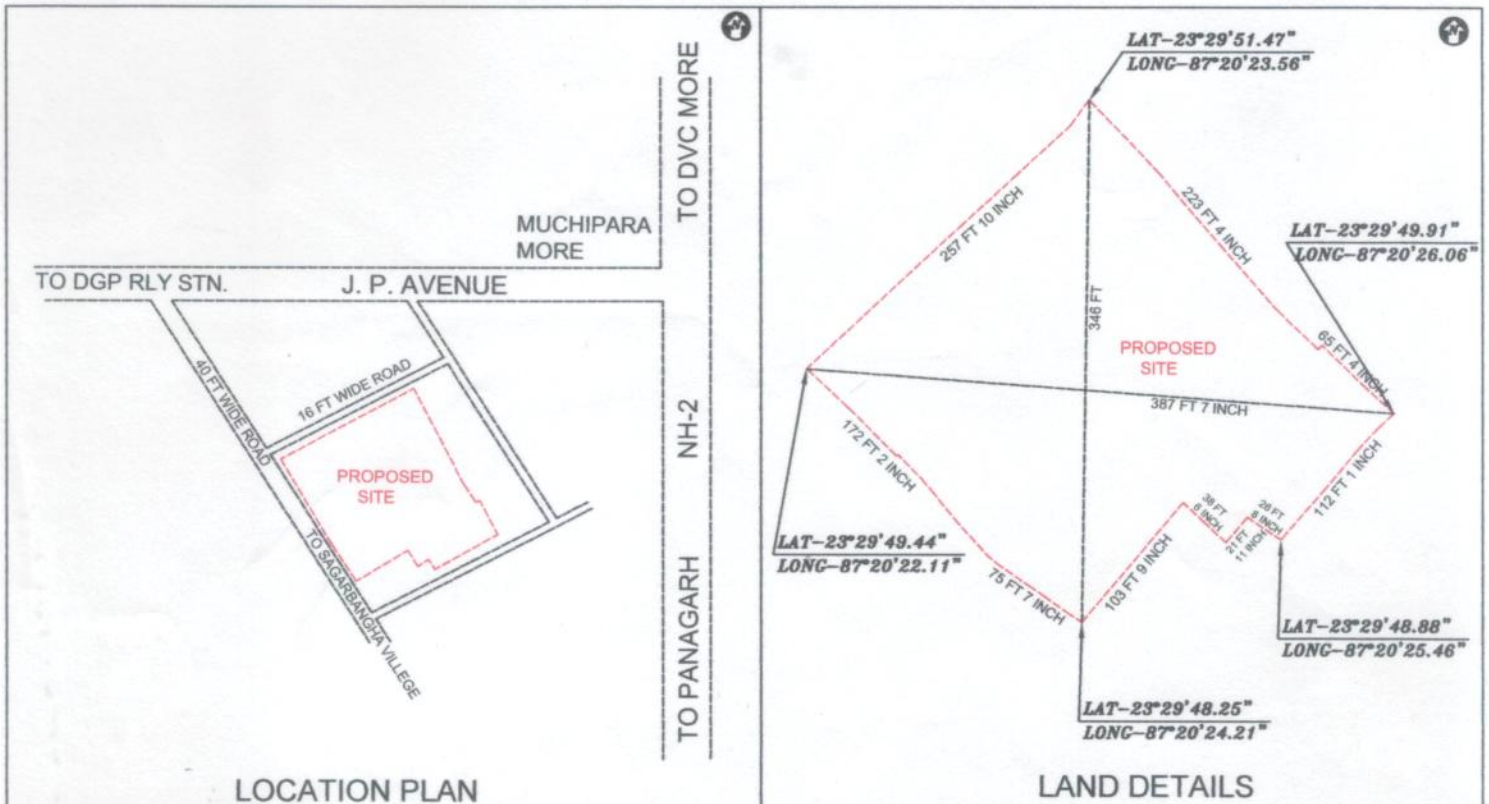

SKETCH PLAN SHOWING THE PLOT FORMING AREA 1.34 ACRES MORE OR LESS WITHIN RS PLOT NO 1404(PART) & 1402(PART), LR PLOT NO- 6725, IN MOUZA- GOPINATHPUR, JL NO- 85, PS- FARIDPUR, DIST- PASCHIM BURDWAN, WEST BENGAL SHOWN WITH RED BORDERED THUS-

DETAILS AREA- IN RS PLOT NO-1402(PART)- 32 KANTHA OR 52 DECIMAL
 IN RS PLOT NO-1404(PART)- 50 KANTHA OR 82 DECIMAL

LAND GIFTED TO- SRI RABIN CHATTERJEE

LOCATION PLAN

LAND DETAILS

LOCATION ON MOUZA MAP

GLOBAL SURVEYORS