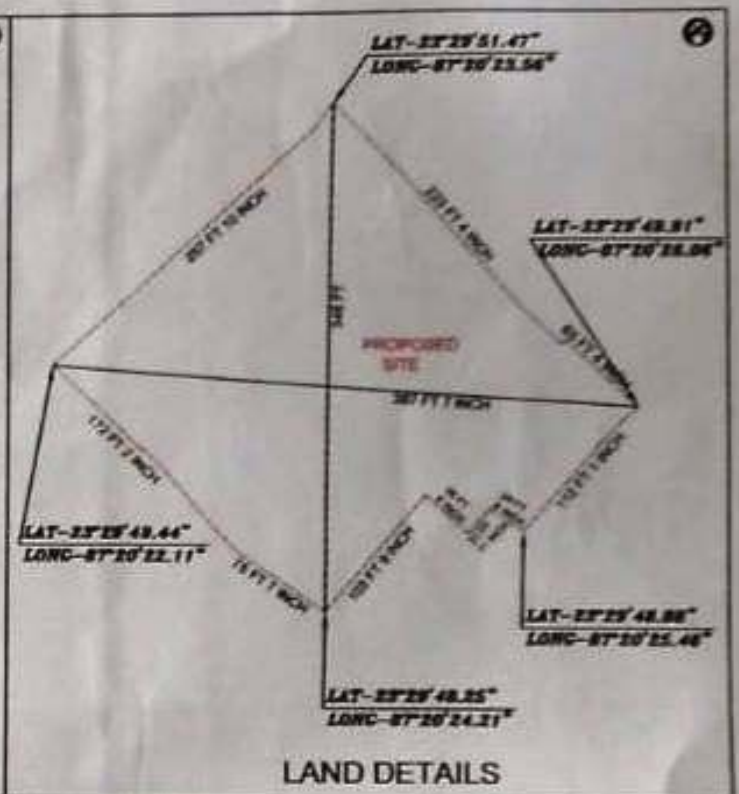

SKETCH PLAN SHOWING THE PLOT FORMING AREA 1.34 ACRES MORE OR LESS WITHIN RS PLOT NO 1404(PART) & 1402(PART), LR PLOT NO- 6725, IN MOUZA- GOPINATHPUR, JL NO- 85, PS- FARIDPUR, DIST- PASCHIM BURDWAN, WEST BENGAL SHOWN WITH RED BORDERED THUS- 

DETAILS AREA- IN RS PLOT NO-1402(PART)- 32 KANTHA OR 52 DECIMAL
 IN RS PLOT NO-1404(PART)- 50 KANTHA OR 82 DECIMAL

LAND GIFTED TO- SRI RABIN CHATTERJEE

1/22/2011