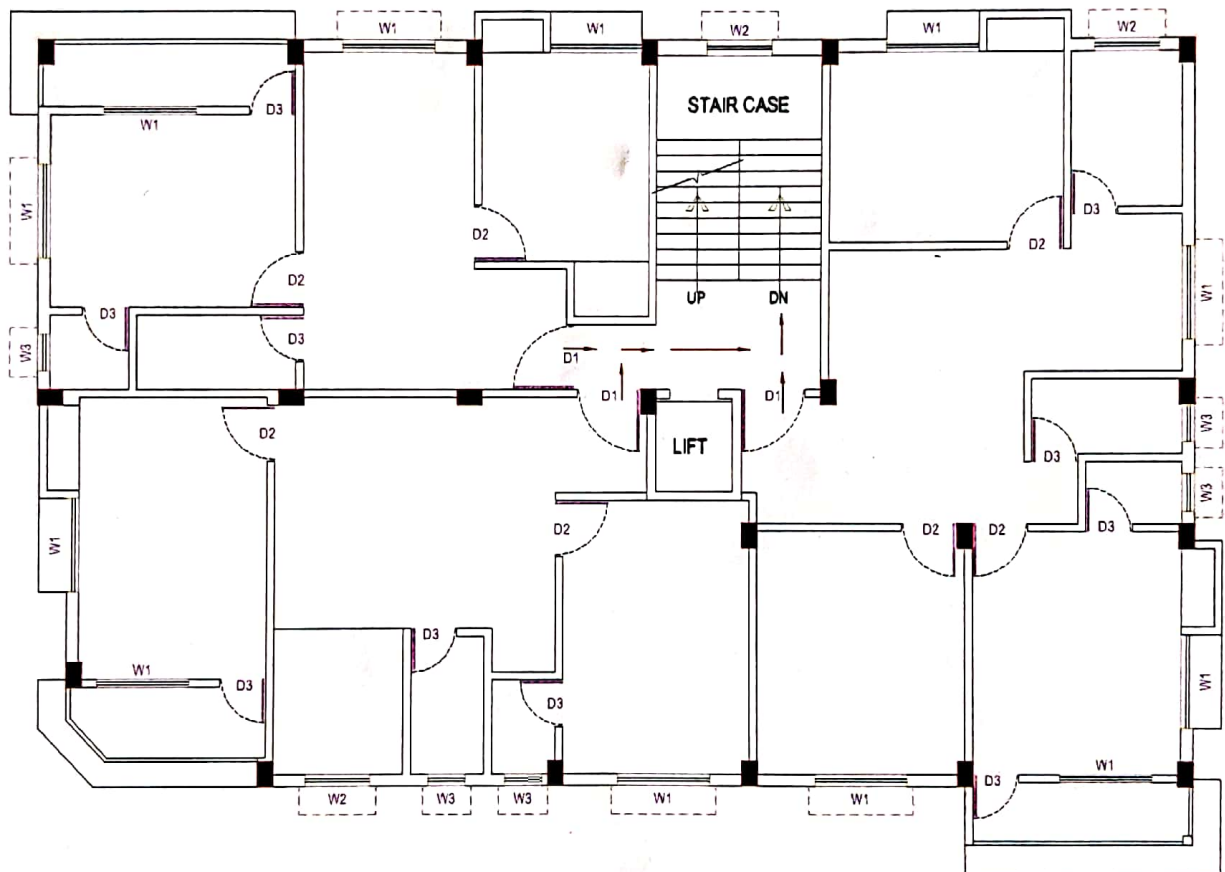

NARSHINGA VINCOM PVT. LTD.
PANCHSHEEL HOUSING COMPLEX, BLOCK-B, SHOP NO. 1
120, M.B ROAD, BIRATI, KOLKATA - 700051 (WEST BENGAL)
JANANEE APPARTMENT

FIRE EXIT PLAN

Scale :- 1:100

NARSHINGA VINCOM PVT. LTD.