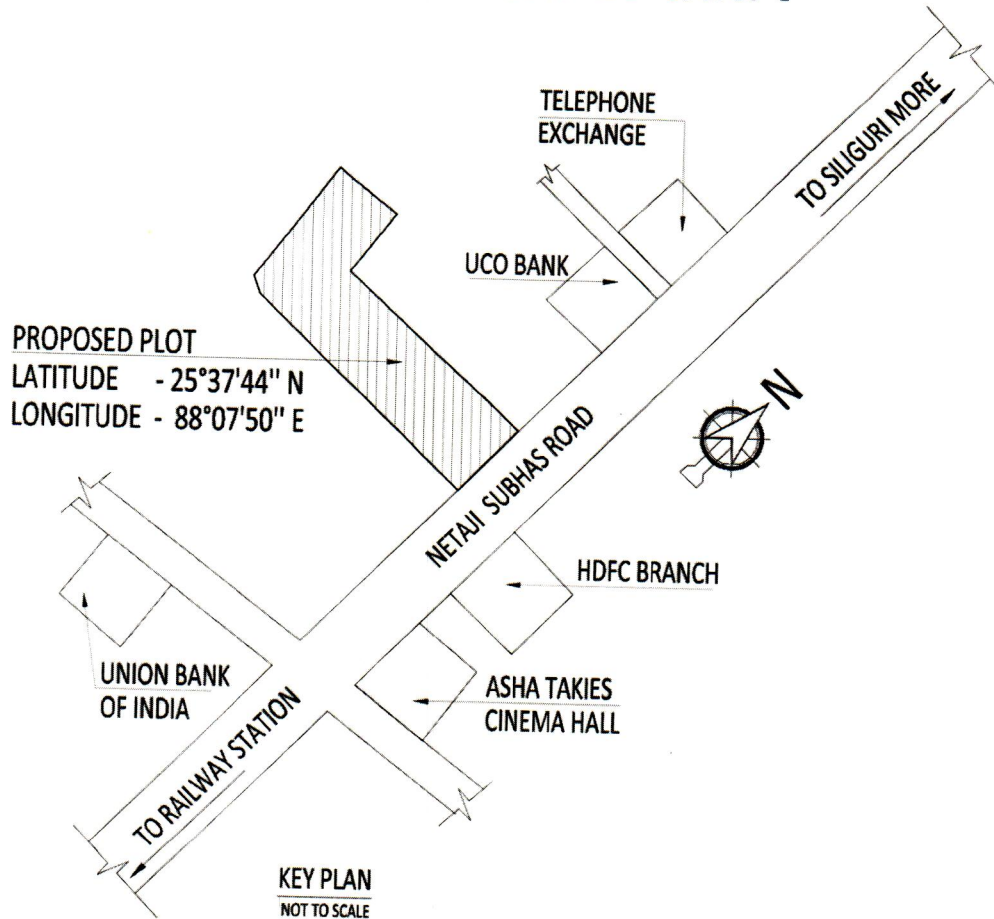

KEY MAP OF :- 1. SRI KANAI LAL BAZAZ & OTHERS AT - SILIGURI MORE RAIGANJ P.O. + P.S. - RAIGANJ DIST-
UTTAR DINAJPUR IN PLOT NO. - L.R. - 2864,2857 KH. NO. - L.R. - 4466,4467,4468,4469,4479,4296,4300,
4297,4303,4299,4305,4298,4304,4306,4310 J.L. NO. - 152 MOUZA - BARUA
WARD NO. - NEW - 02, LATITUDE - 25°37'44" N, LONGITUDE - 88°07'50" E

CIN : U70101WB2007PTC112485

PAN : AACC4148F

GSTIN : 19AACCV4148F1Z9