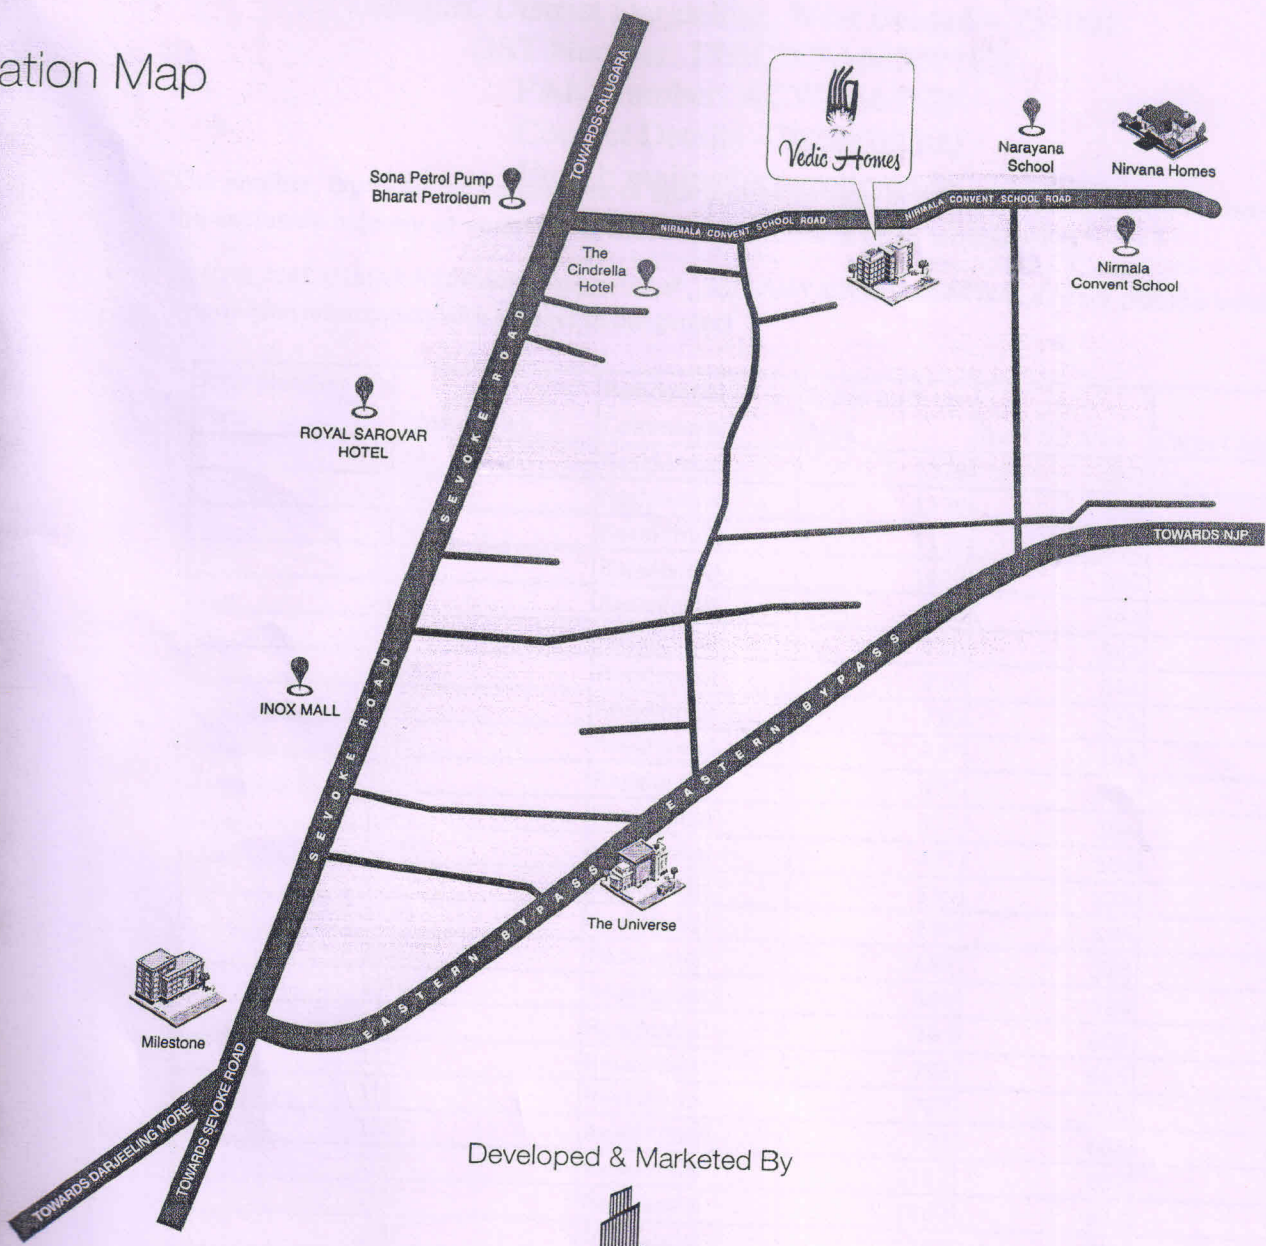

Location Map

Developed & Marketed By

For Booking Contact : +91- 9800862711, +91- 9800862500

Site Address
 Vedic Homes, Nirmala Convent Road
 Opp. Narayana school
 Salugara, Siliguri-734008 W.B.

Office Address
 The Universe, Office No-9
 beside Himalayan Kanya abasan
 2.5 mile sevoke Road, siliguri - 734001