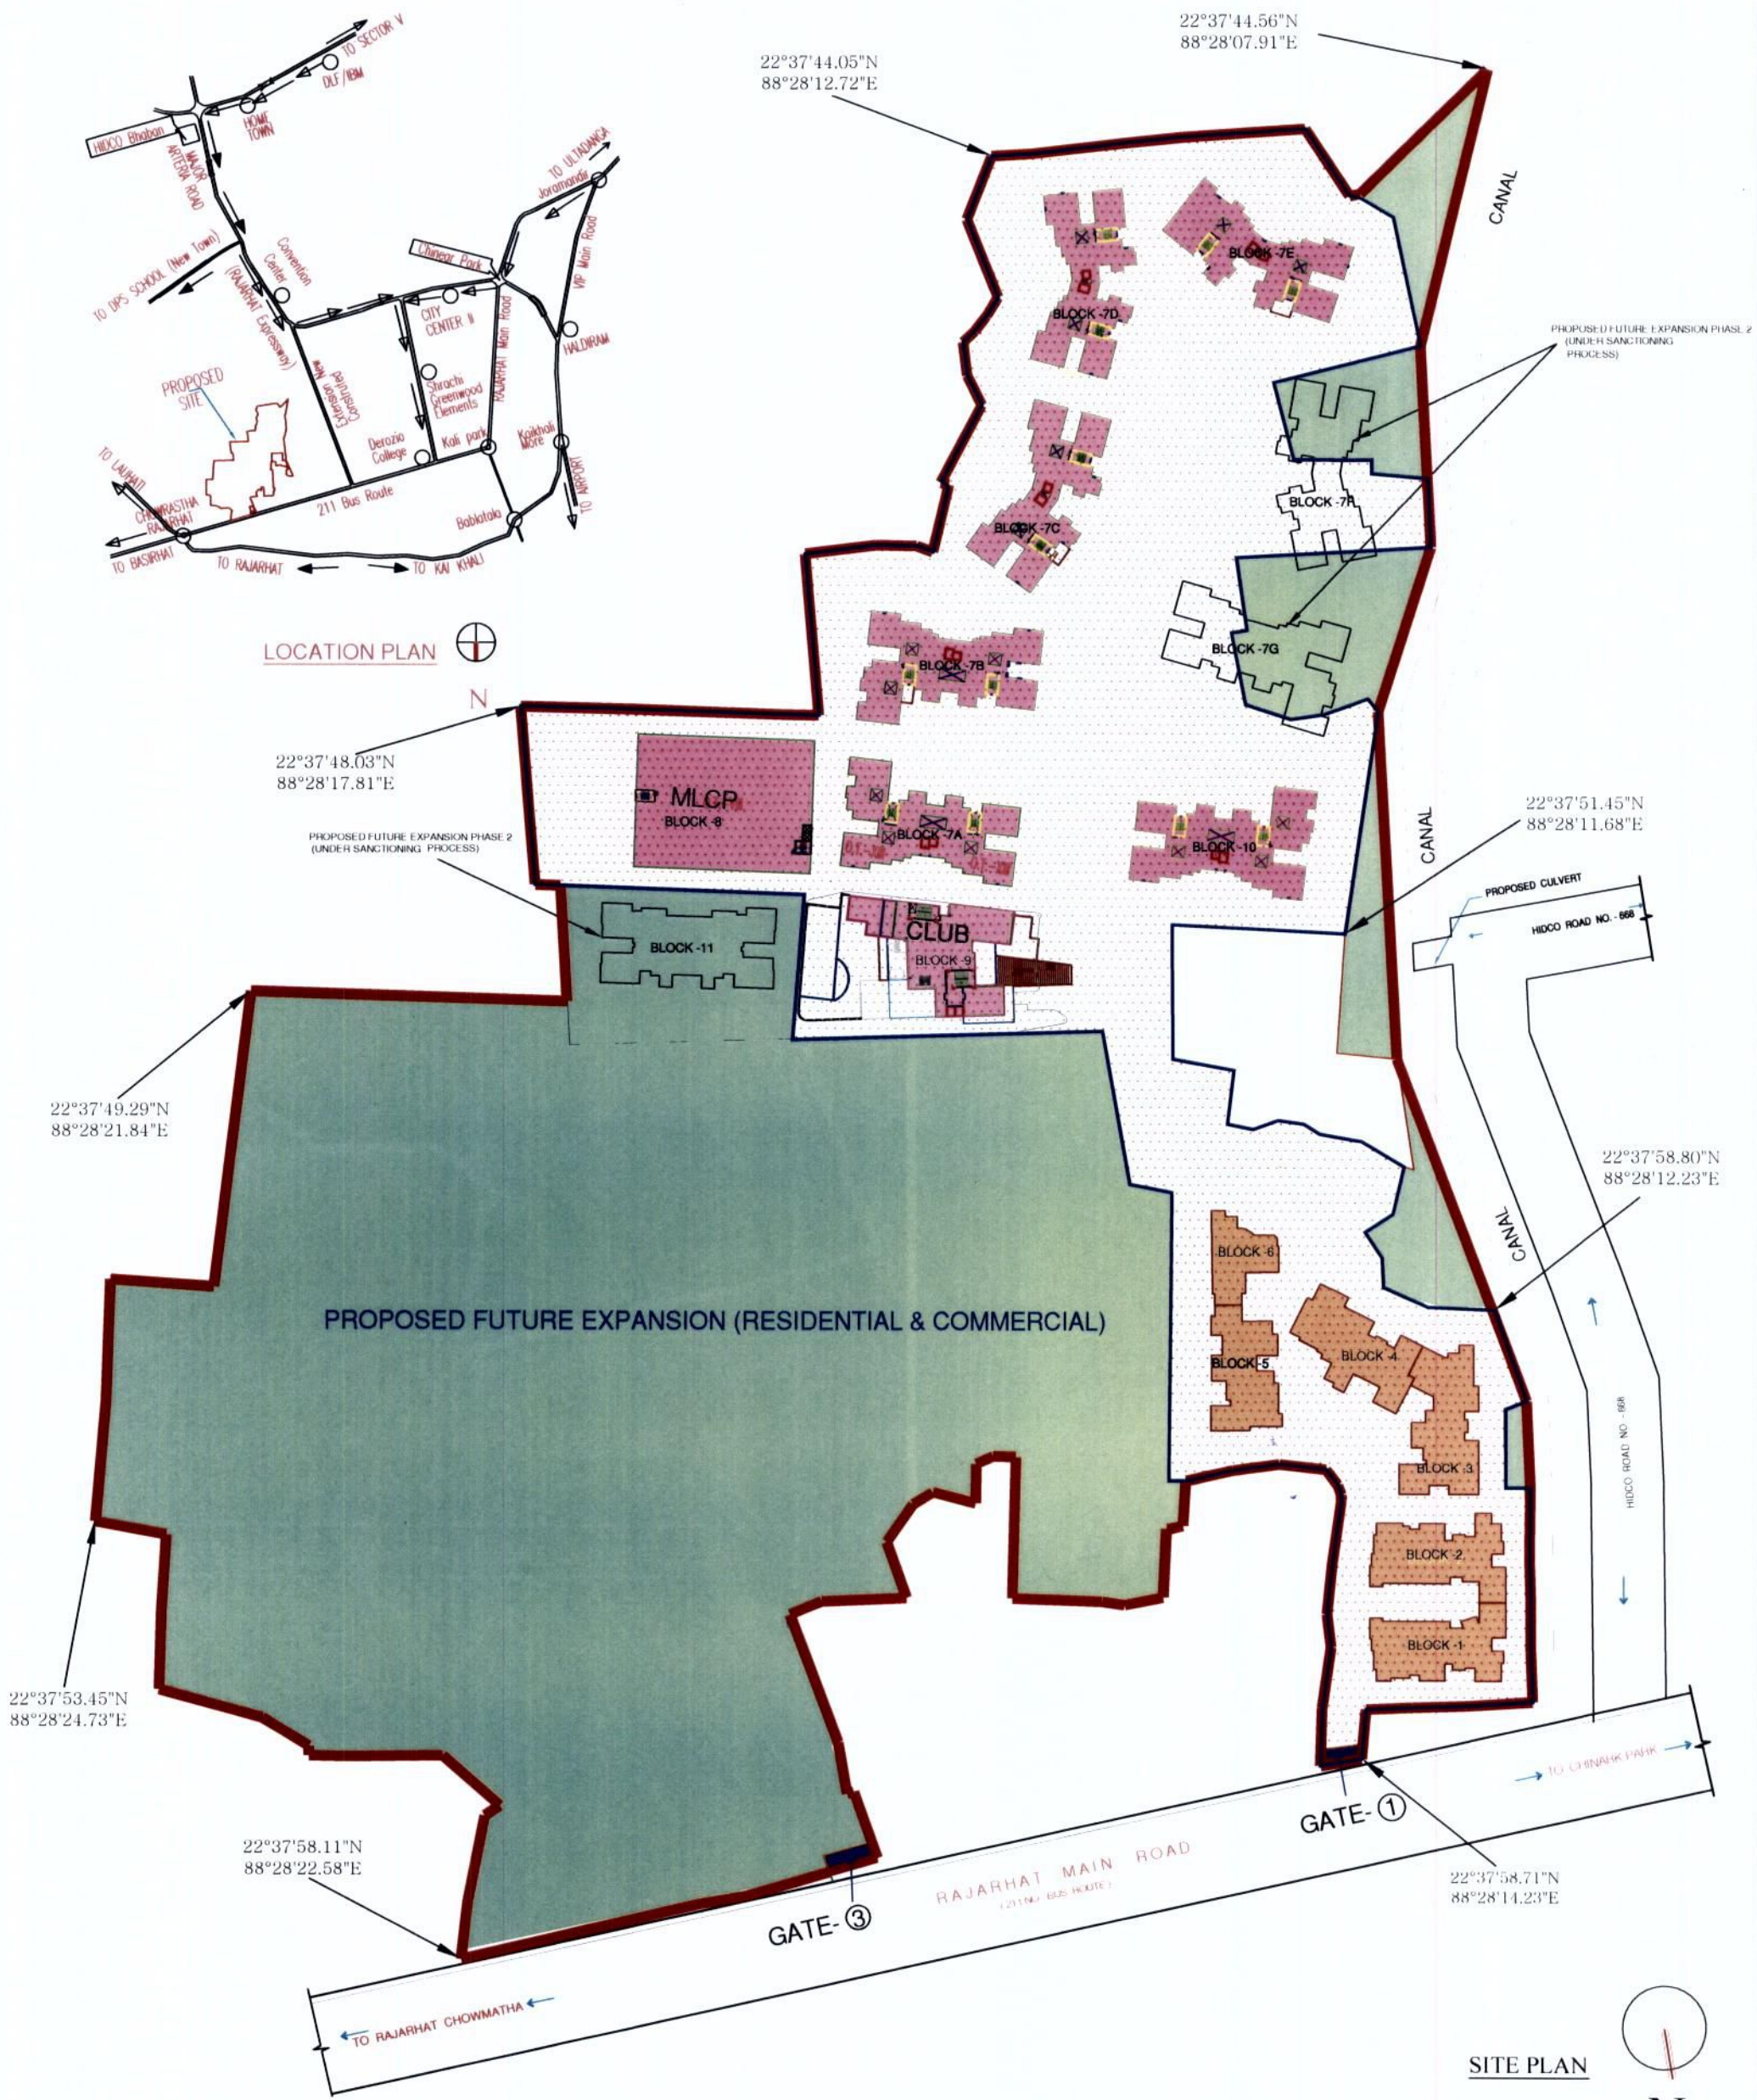

LOCATION PLAN

SITE PLAN

PROJECT- **SIDDHA GALAXIA**

LEGEND:

- LARGER BOUNDARY
- SANCTIONED (6 Nos. Block G+13, 01 No. Club (G+3), 1No. Mlcp -B+G+7 & 6 NOS. G+11)
- PROJECT PHASES:-**
- A) PROJECT PHASE-1: COMPLETED & CC OBTAINED (6 NOS. G+11 Storied Building)
- B) PROJECT PHASE-2 : 6 Nos. Block G+13, 01 No. Club (G+3), 1No. Mlcp -B+G+7
- PROPOSED FUTURE EXPANSION (RESIDENTIAL & COMMERCIAL)

TITLE- TOTAL PLAN WITH FUTURE EXPANSION

SIDDHA SPHERE LLP

Signature
 Director / Authorised Signatory
 SIGNATURE OF DEVELOPER