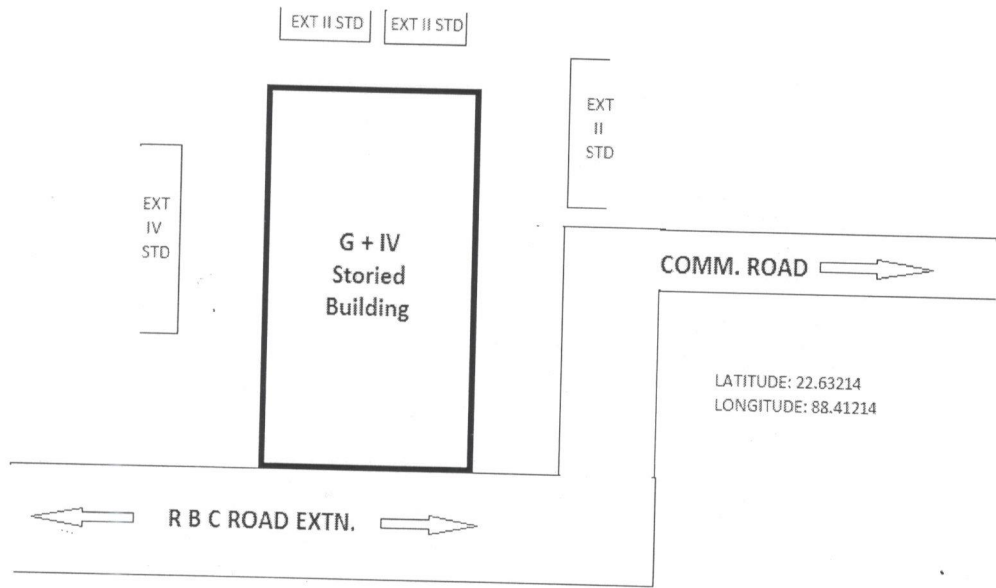

G. S. Consturction

PROMOTER & DEVELOPER

142, R. B. C. Road, Extn. Kolkata - 700 028

Mobile : 9831193907 / 9477062671

Ref. No. Location-plan-of-proposed project "GITABITAN" situated at Mouza - Digla, J.L. No. - 18, R. S. No. - 161, Touzi No. - 173, C.S. & R.S. Khatian No. - 200, L.R. Khatian No. - 3107, C.S. & R.S. & L.R. Dag No. - 983, P.S. - Dum Dum. Dist. - 24 PGS (North) under South Dum Dum Municipality is shown below: Date :

SITE PLAN
SCALE 1:1200

For **G S Construction**

G. S. CONSTRUCTION

Pradip Kumar
Partner

Pratap Haldar
Partner

PratapHaldar
Partner