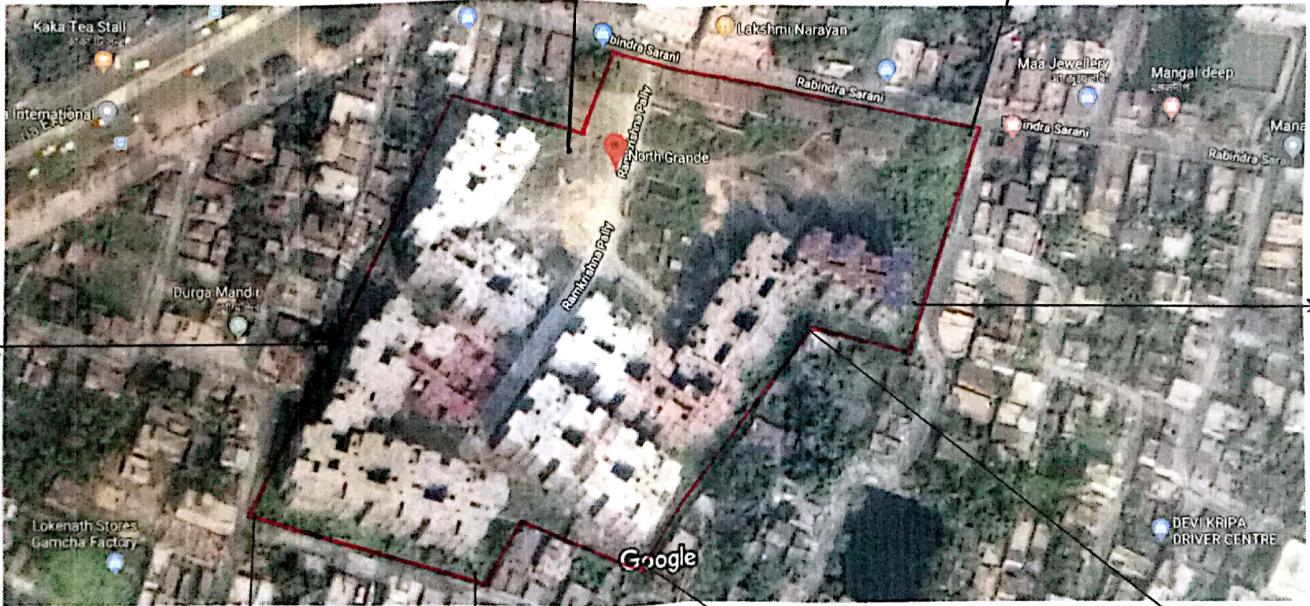

4/30/2019

North Grande - Google Maps
22.653516
88.413617

22.653491
88.414866

Google Maps North Grande
BH-50 (88), Rabindra Sarani

22.653042
88.412914

22.653048
88.414729

22.652402
88.412638

22.652198
88.413298

22.652256
88.413809

22.652947
88.414371

ALI ABBASI
 CA/2012/56947

<https://www.google.com/maps/place/North+Grande/@22.6529876,88.413878,192m/data=!3m1!1e3!4m5!3m4!1!0x39f89e847df760e3:0x80ec5fe968245ccd!8m2!3d22.6633537!4d88.4137416>