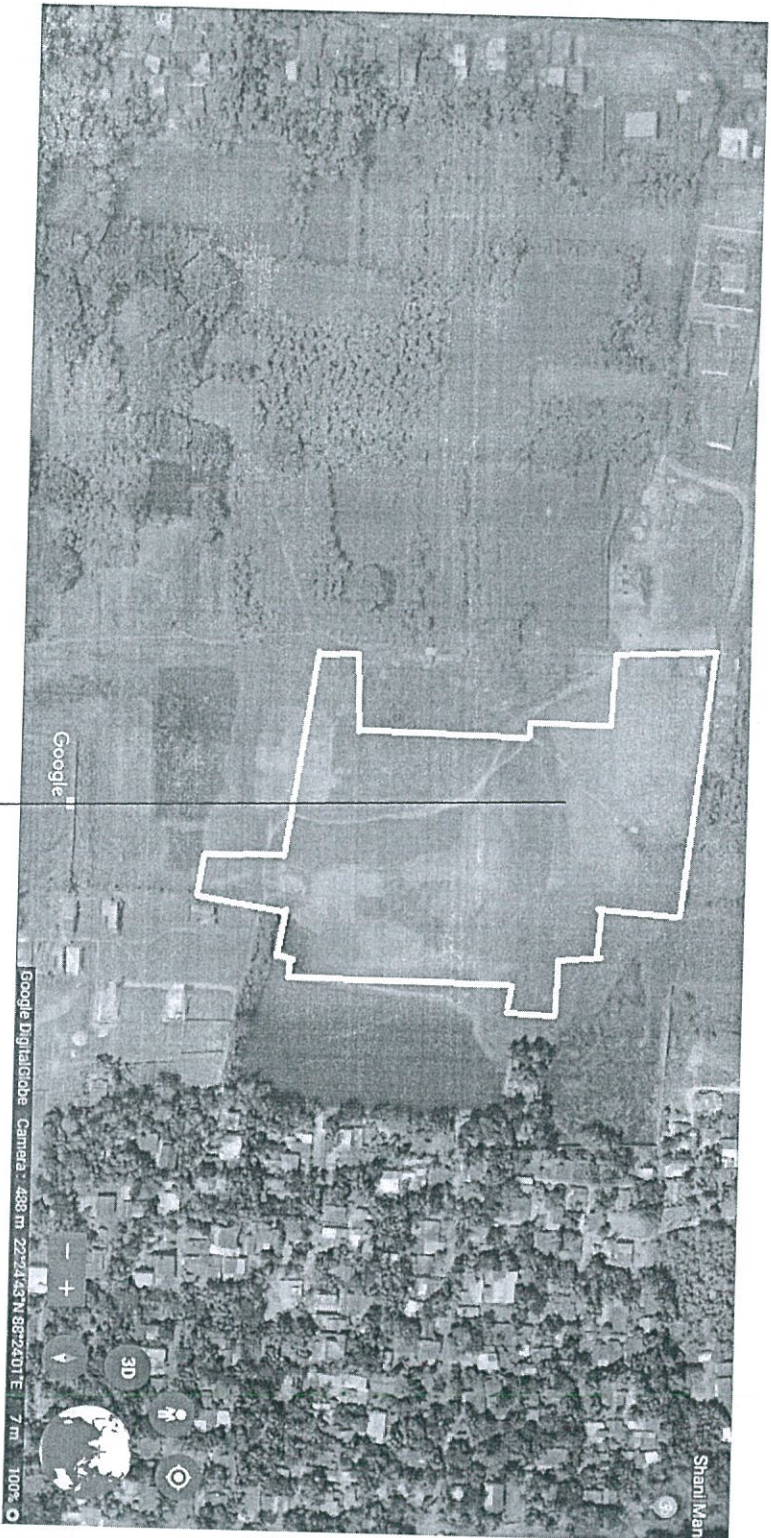

Project – NIRVANA

Address - R. S. and L. R. Dags of Mouza Raghampur, J. L. No. 74, Touzi No. 119, A.D.S.R Sonarpur, Police Station Sonarpur, under Poleghat Gram Panchayat in the District of South 24 Parganas

h

Latitude – 22.412577

Longitude – 88.399003

Raghampur Projects LLP

Ranva

Designated Partner / Authorised Signatory