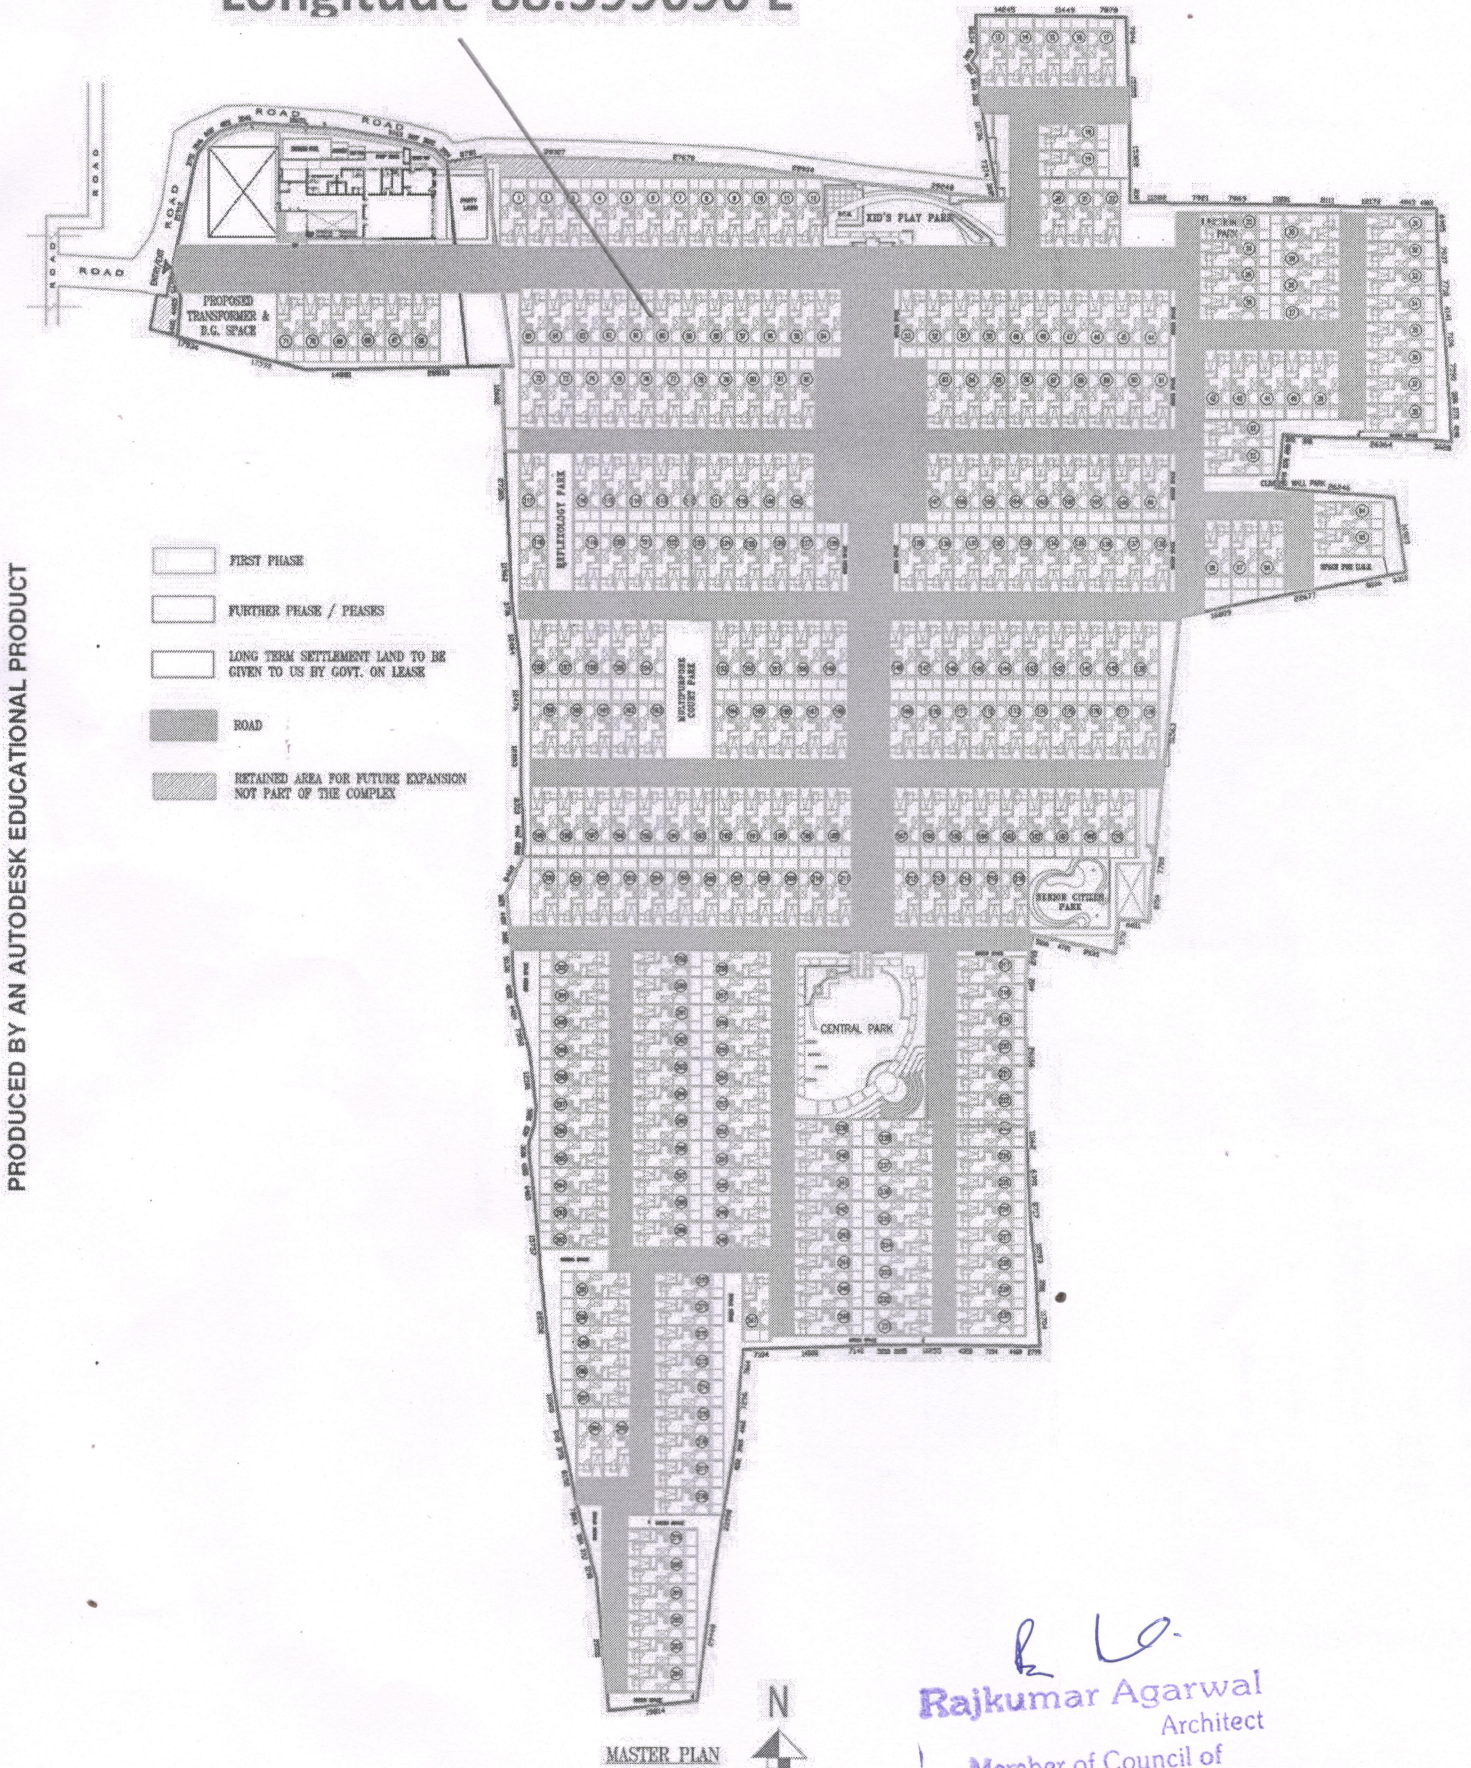

Latitude-22.412740'N

Longitude-88.399696'E

PRODUCED BY AN AUTODESK EDUCATIONAL PRODUCT

R. A.
Rajkumar Agarwal
Architect
Member of Council of
Architecture CA / 94 / 17940