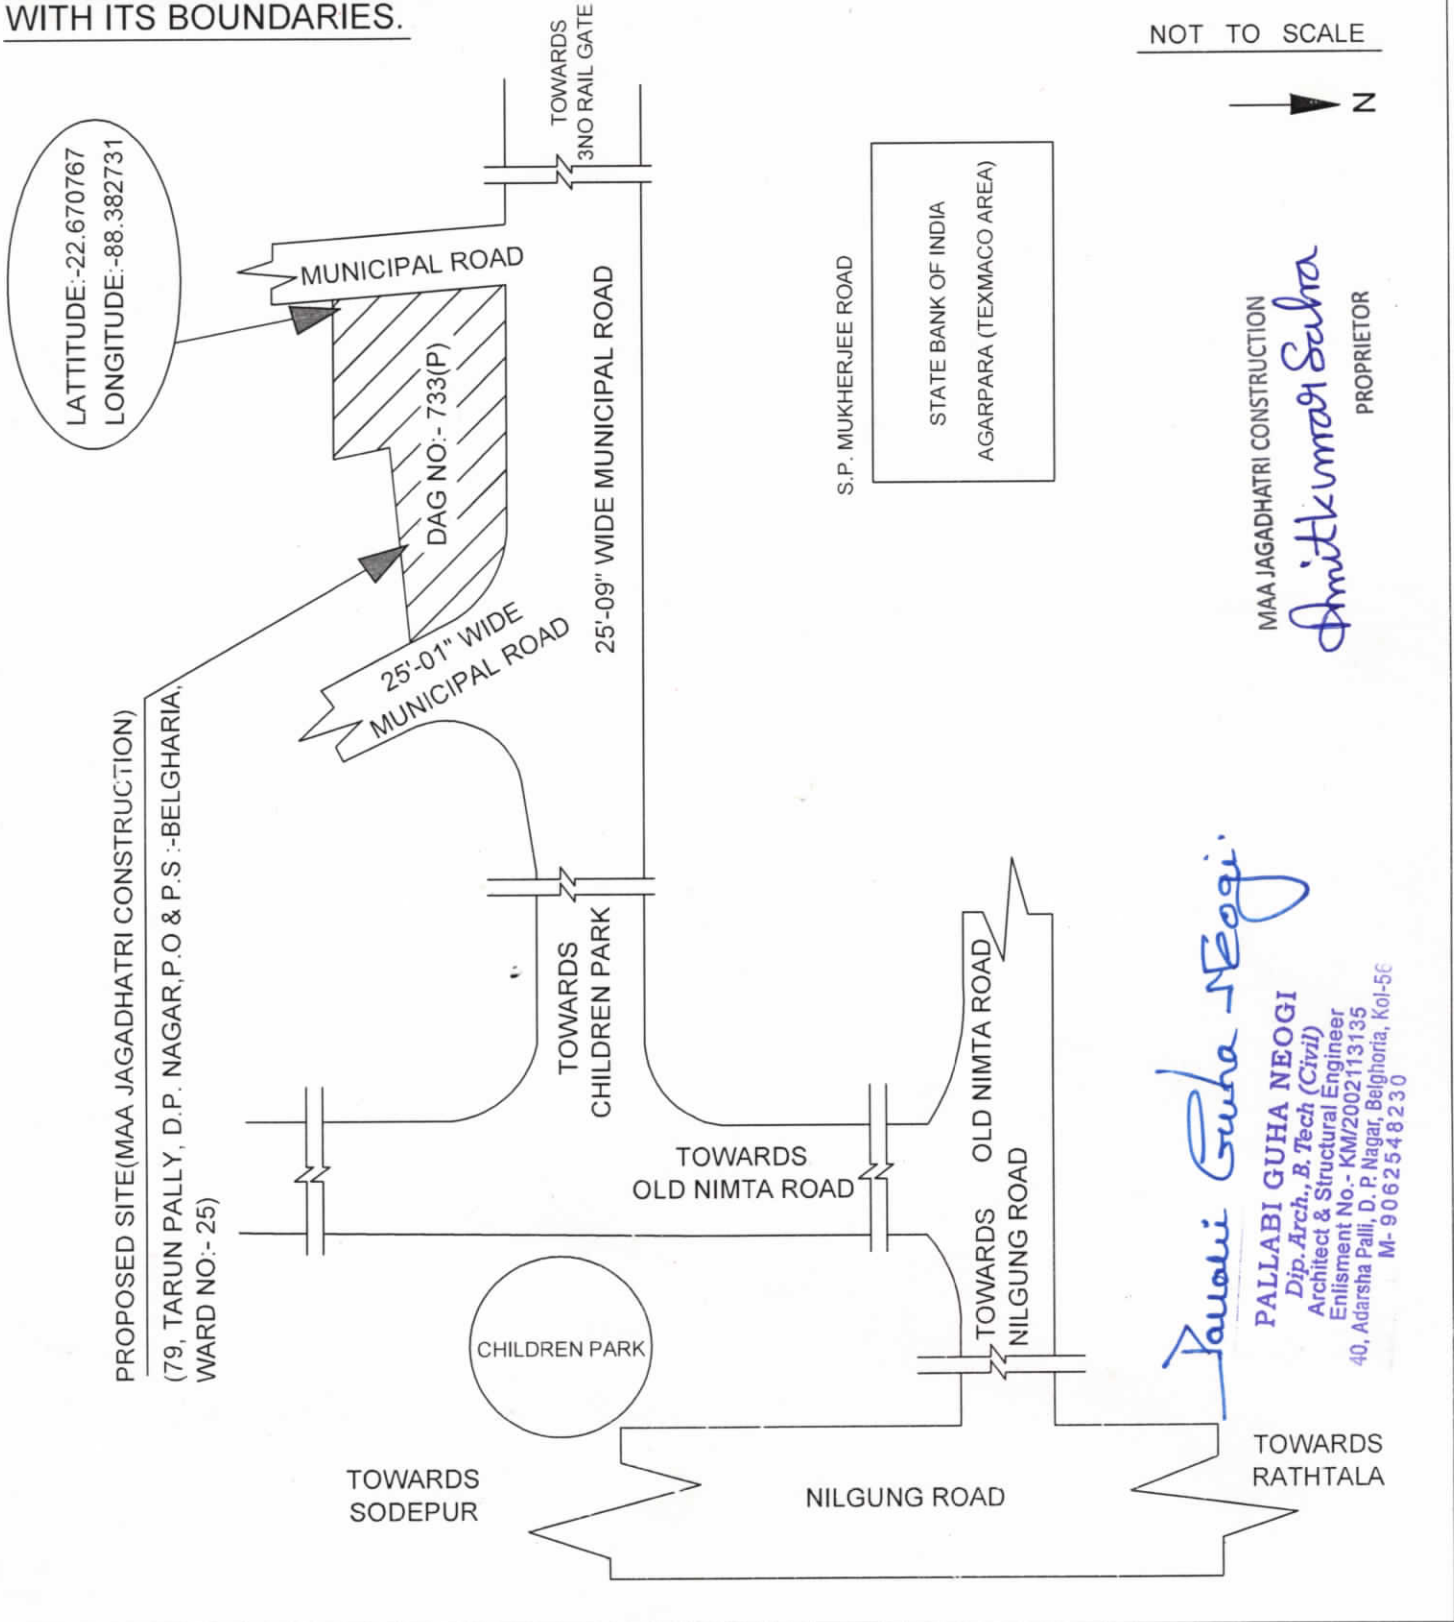

MAA JAGADHATRI CONSTRUCTION

52, Sree Pally, D. P. Nagar, Belghoria, Kolkata- 700056
Mobile : 9836879120

Ref No. :

Date :

LOCATION PLAN DETAILS OF THE PROJECT WITH CLEAR DEMARKATION OF LAND DEDICATED FOR THE PROJECT (JAGADHATRI APARTMENT) DEVELOPMENT ALONG WITH ITS BOUNDARIES.

NOT TO SCALE

MAA JAGADHATRI CONSTRUCTION
Amitkumar Saha
 PROPRIETOR

Pallabi Guha Neogi
PALLABI GUHA NEOGI
 Dip. Arch., B. Tech (Civil)
 Architect & Structural Engineer
 Enlistment No.- KM/2002113135
 40, Adarsha Palli, D. P. Nagar, Belghoria, Kol-56
 M- 9062548230