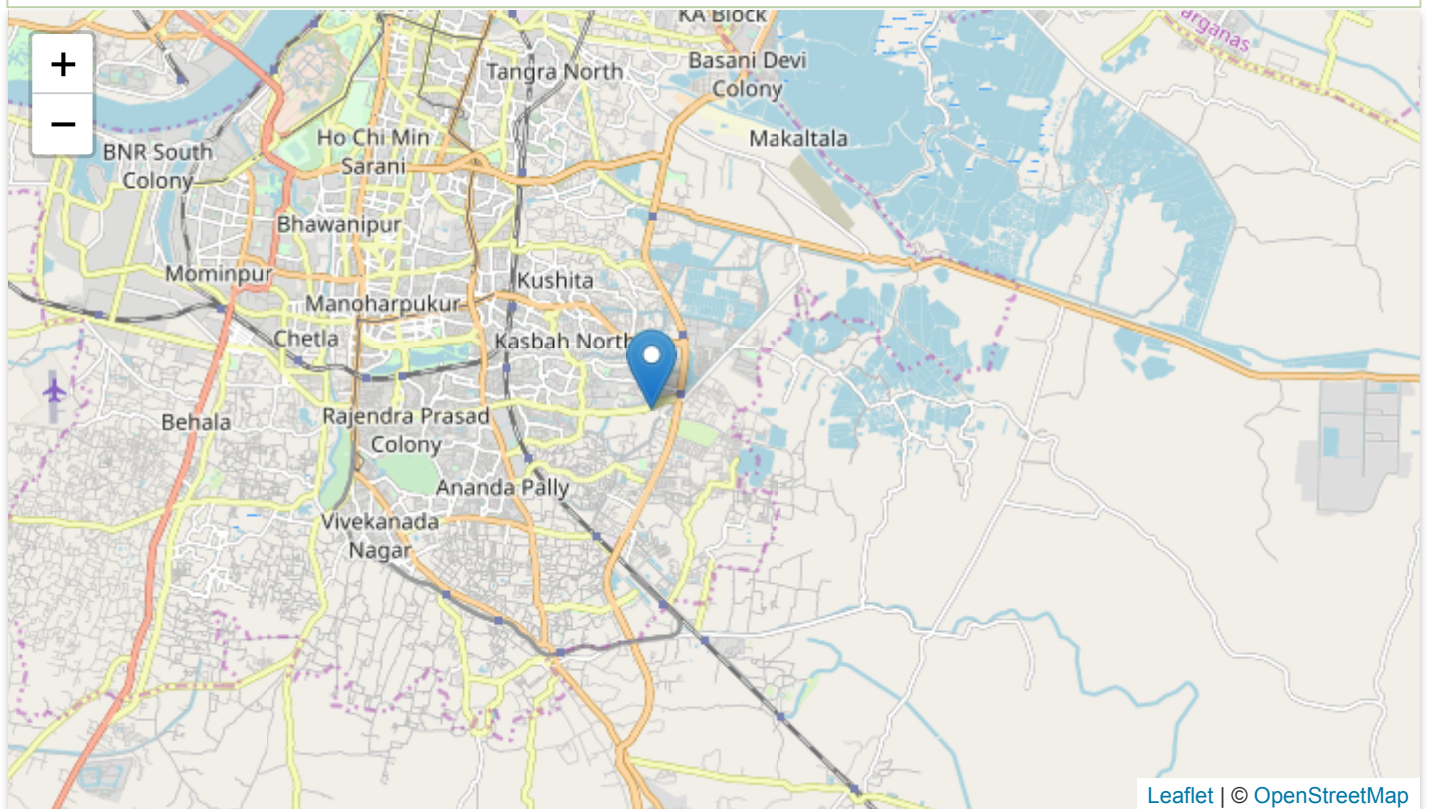

# Get Latitude and Longitude

**Latitude and Longitude** are the units that represent the *coordinates at geographic coordinate system*. To make a search, use the name of a place, city, state, or address, or click the location on the map to **find lat long coordinates**.

Place Name

Find

Add the country code for better results. Ex: London, UK

Latitude

Longitude

This website uses cookies to collect information about how you interact with our website. We use this information in order to improve and customize your browsing experience and for analytics and metrics about our visitors. To find out more about the cookies we use, see our [Privacy Policy](#).

## Lat Long

(22.502790, 88.396042)

## GPS Coordinates

22° 30' 10.044" N

88° 23' 45.7512" E

Share this location link

```
<a href="https://www.latlong.net/c/?lat=22.502790&long=88.396042" target="_blank">(22.502790, 88.396042)</a>
```

Copy and paste the html code above in your website to share.