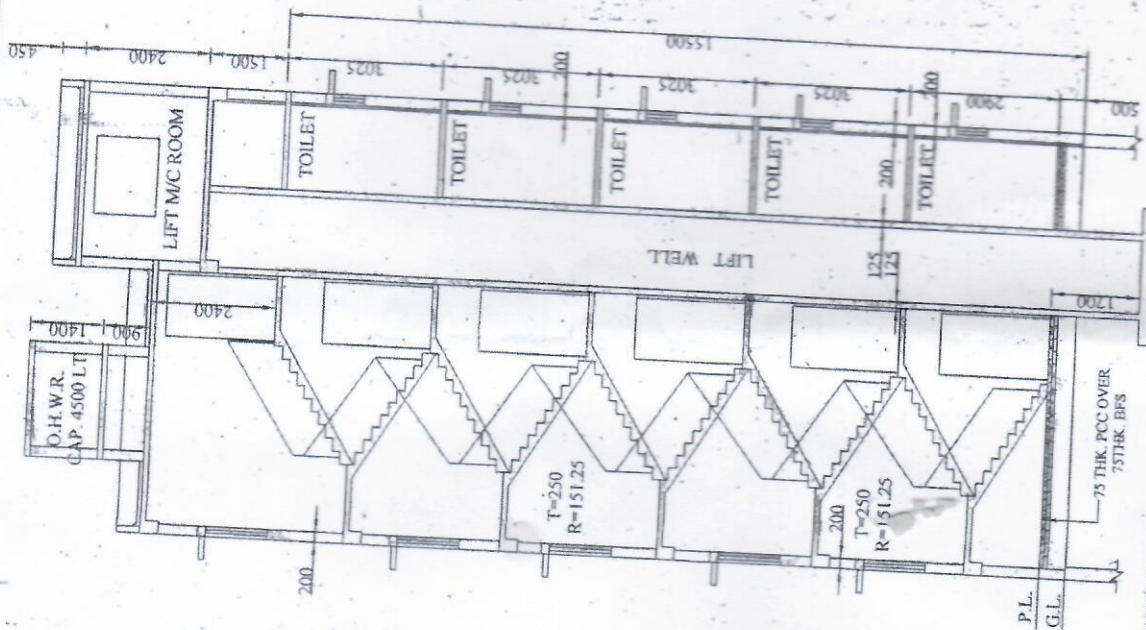

TENANT	SL. NO	OWN
N SAHU	①	OWN
N N SAHU	②	OWN
ARATI MUR	③	OWN

**SECTION AT Y-Y**  
SCALE: 1:100

**SECTION AT X-X**  
SCALE: 1:100

ALL EXISTING STRUCTURE SHOWN HATCHED TO BE DEMOLISHED BEFORE THE START OF THE NEW CONSTRUCTION PRESENTLY OCCUPIED PARTLY BY THE TENANTS 4880. AND PARTLY BY THE OWNER

**FRONT ELEVATION**

14A, BEPLAB, PULIN DAS STREET

PASSAGE

O.T. II