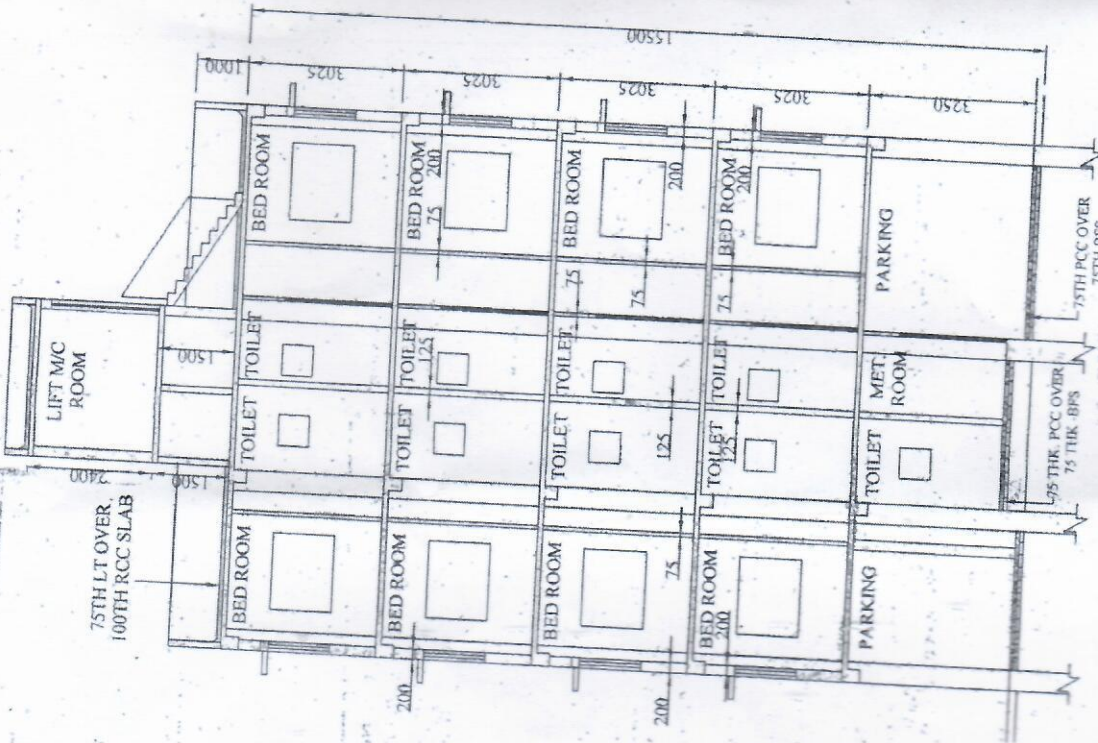

TENANT	SL. NO	OWN
N SAHU	①	OWN
N N SAHU	②	OWN
ARATI MUR	③	OWN

**SECTION AT Y-Y**  
SCALE: 1:100

**SECTION AT X-X**  
SCALE: 1:100

ALL EXISTING STRUCTURE SHOWN HATCHED TO BE DEMOLISHED BEFORE THE START OF THE NEW CONSTRUCTION PRESENTLY OCCUPIED PARTLY BY THE TENANTS 4880. AND PARTLY BY THE OWNER

**FRONT ELEVATION**

14A, BEPLAB, PULIN DAS STREET

PASSAGE

O.T. II