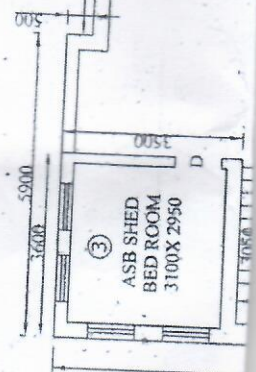

TENANT	SL. NO	OWN
N SAHU	①	OWN
N N SAHU	②	OWN
ARATI MUR	③	OWN

**SECTION AT Y-Y**  
SCALE: 1:100

**SECTION AT X-X**  
SCALE: 1:100

ALL EXISTING STRUCTURE SHOWN HATCHED TO BE DEMOLISHED BEFORE THE START OF THE NEW CONSTRUCTION PRESENTLY OCCUPIED PARTLY BY THE TENANTS 4880. AND PARTLY BY THE OWNER

**FRONT ELEVATION**

14A, BEPLAB, PULIN DAS STREET

PASSAGE

O.T. II