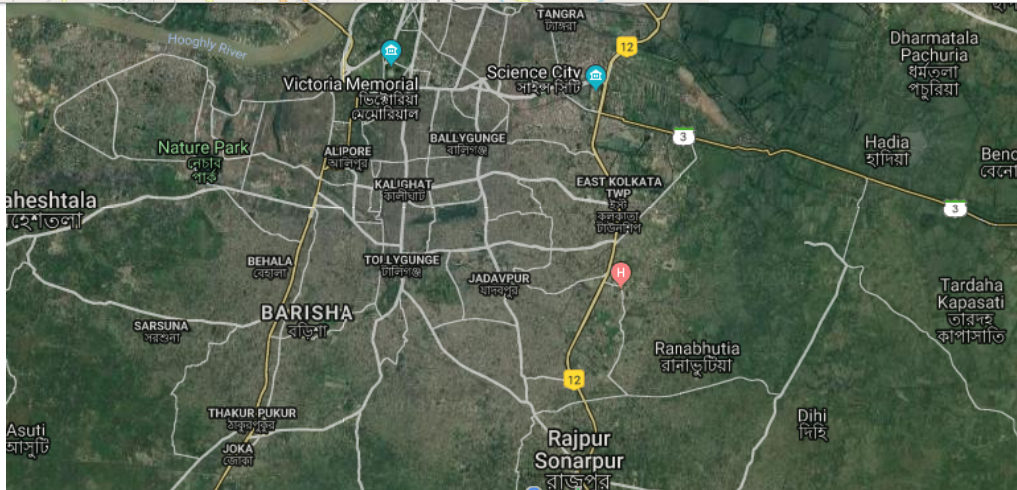

Get Latitude and Longitude

To make a search, use the name of a place, city, state, or address, or click the location on the map to **find lat long coordinates**.

Place Name

 Find

Add the country code for better results. Ex: London, UK

Latitude

Longitude

Get Gmail on G Suite

The most secure work email comes with a custom domain. Start a 14-day free trial today.

G Suite by Google Cloud

SIGN UP

Leaflet | © OpenStreetMap

View larger map

Both **latitude and longitude** are measured in **degrees**, which are in turn divided into minutes and seconds. For example, the tropical zone which is located to the south and to the north from the Equator is determined by the limits of 23°26'13.7" S and 23°26'13.7" N. Or. For example, the geographical coordinates of the mount Ngauruhoe in New Zealand, famous with its being the filming area for the Lord of the Rings movie, has the geographic coordinates of 39°09'24.6"S 175°37'55.8"E.

40.45, -80.2504 Latitude
longitude Map

36.016066, -114.737732
Latitude longitude Map

Seoul, South K

Recently Added Places

- [Monash University, Clayton, VIC, Australia](#)
Monash University is a large university situated in Clayton in the state of Victoria, Australia. Clayton is a...
- [Hankinson, ND, USA](#)
Hankinson is a small town situated in the north easternmost corner of North Dakota, USA, right at the...
- [Barney, ND, USA](#)
A small town in the south easternmost part of North Dakota, Barney is situated not far away from...
- [Wahpeton, ND, USA](#)
Wahpeton is a small town and the seat of Richland county, situated in the eastern part of the...
- [Vihar Hospital, Anand, Gujarat, India](#)
Vihar Hospital is a small but modern medical facility situated at Dr. Cook Road, Anand, Gujarat, India. It...