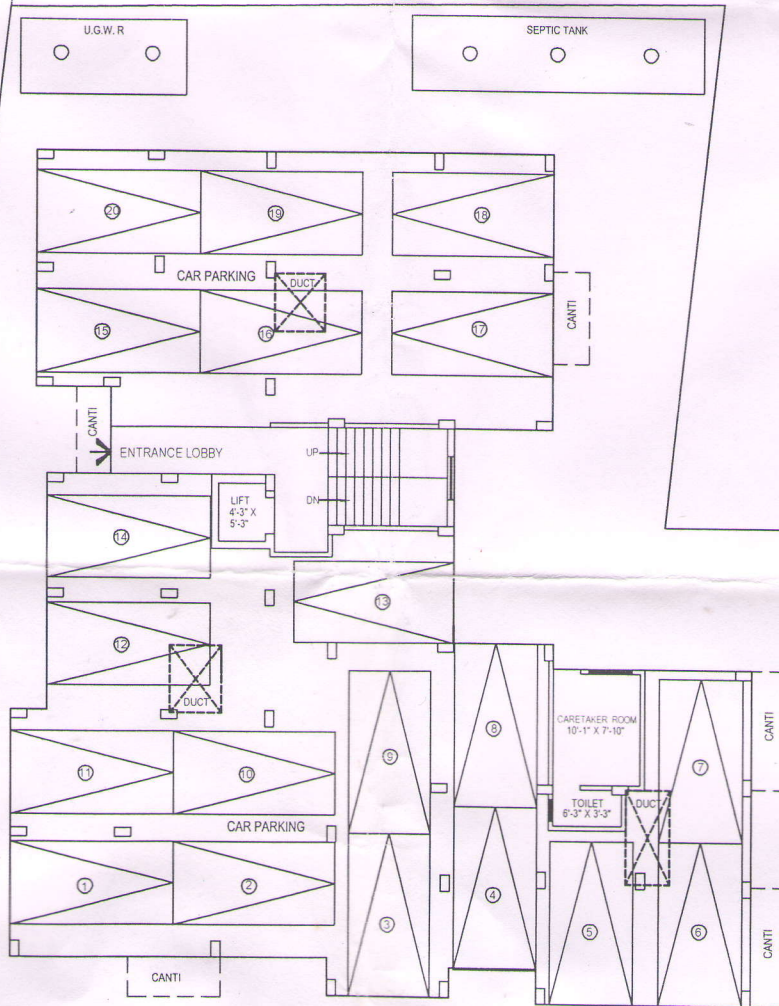

MOUZA - RAMCHANDRAPUR

Car Parking - 20 Nos.

Car Parking Area - 322.222 SQM (3468 sqft)

5.000 M. WIDE ROAD

7.100 M. WIDE ROAD

GROUND FLOOR PLAN