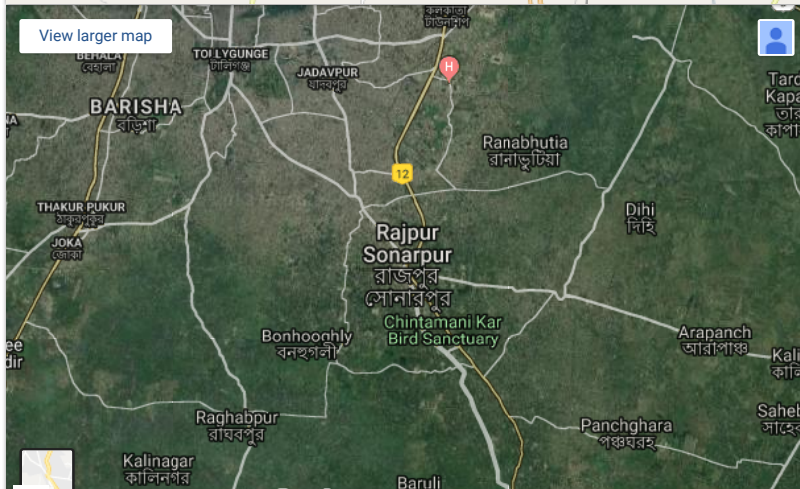

This website uses cookies to collect information about how you interact with our website. We use this information in order to improve and customize your browsing experience and for analytics and metrics about our visitors. To find out more about the cookies we use, see our Privacy Policy.

Got it!