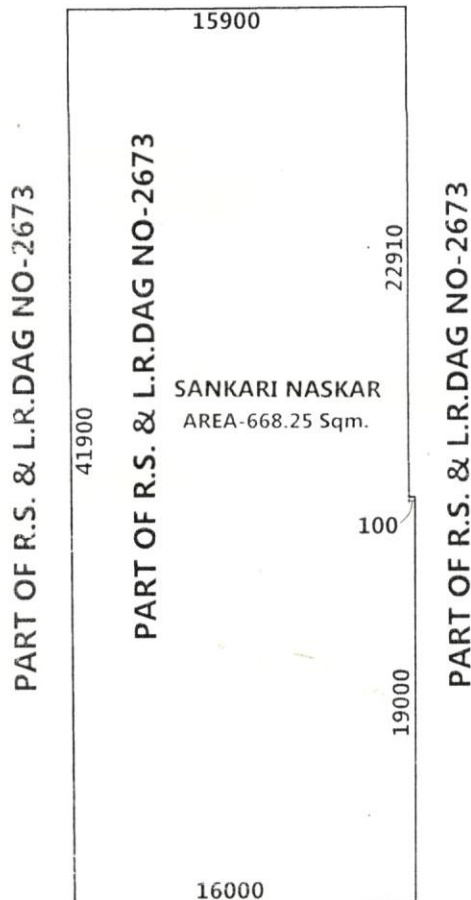

THIS IS THE SITE PLAN OF MOUZA-HUDARAIT ,J.L.NO-54 ,SHEET NO-03,UNDER PART OF R.S. & L.R.DAG NO-2673 SHALI DEC. UNDER -16.50 DEC.(MORE OR LESS),L.R. KHATIAN NO-2197,1616,& 2160,. P.S.-RAJARHAT ,DIST-NORTH 24PGS.,UNDER CHAND PUR GRAM PANCHAYET , ACCORDING TO R.S.MAP, AREA IN RED BORDER

PART OF R.S. & L.R.DAG NO-2673

PART OF R.S. & L.R.DAG NO-2673

MD.ESARAT MOLLA
VILL-SWASTAYEN GACHI
P.S.-KASHIPUR, DIST-(S) 24PGS
REGD.NO-597

SIG.PLANAR 24/8/2020