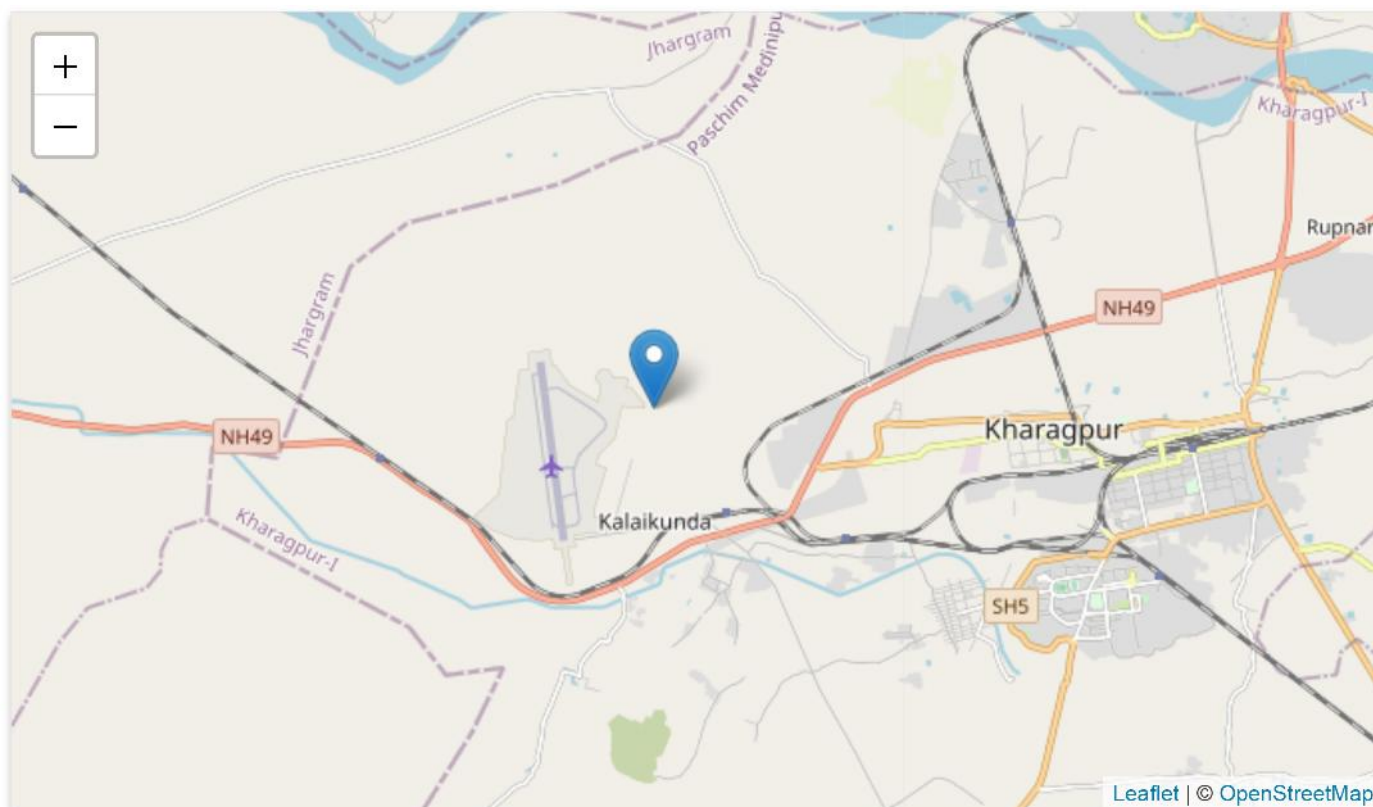

Kharagpur, West Bengal, India

Latitude and longitude coordinates are: 22.346010, 87.231972.

Kharagpur is a city in cenral West Bengal, situated right near the city of Madinipur. It is estimated that there are slightly more than 200,000 people living in the city. Local lifestyle is based on strict cast system. The city is famous with its large book fair taking place there annually.

Where is Kharagpur, West Bengal, India on Map?

Road map of Kharagpur, West Bengal, India shows where the location is placed.

Satellite Map of Kharagpur, West Bengal, India