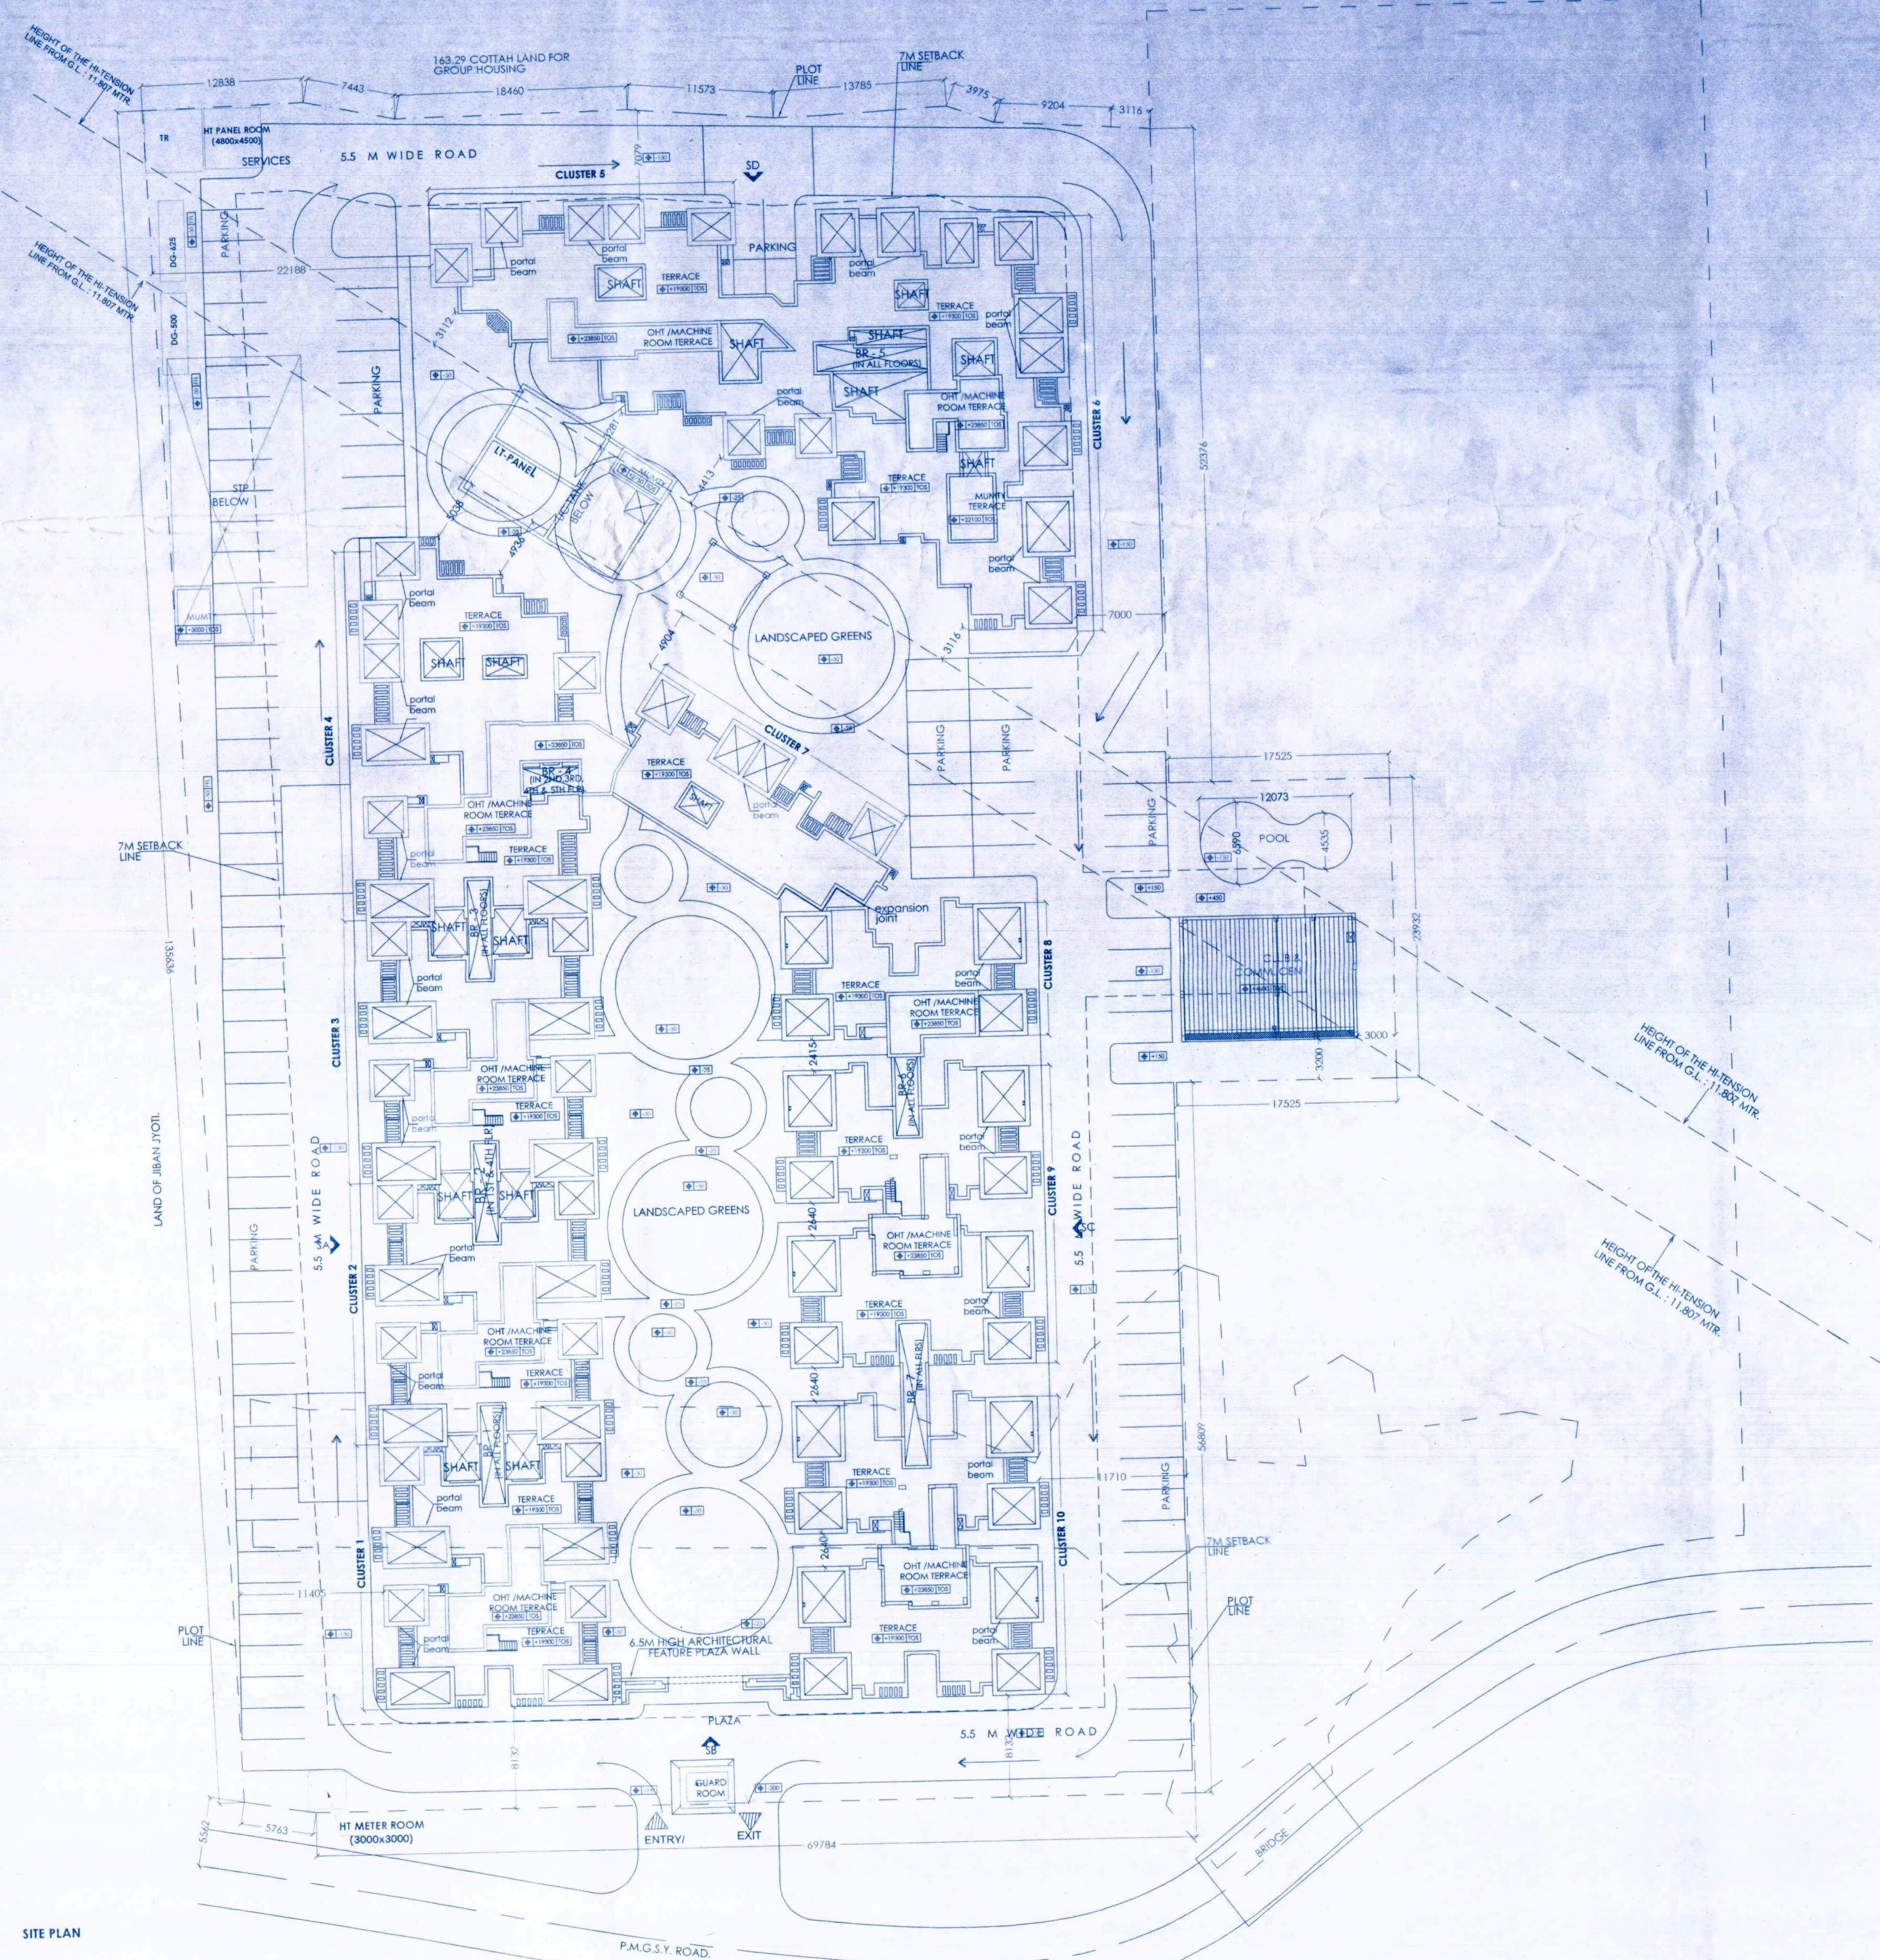

AREA SHEET

VASUDHANA KUTUMBAKAM HOUSING, KARKHAL SILIGURI

TOTAL PLOT AREA =	143.29	COTTAGE	117566.88	SQ.FT
PERMISSIBLE FAR @ 4 =	ACHIEVED FAR @		19622.23	SQ.M
			43698.92	SQ.M
			10845	SQ.M
PERMISSIBLE GROUND COVERAGE @	50%	5881.12	SQ.M	
ACHIEVED GROUND COVERAGE @	33%	3443.15	SQ.M	

CLUSTERS FAR AREA

CLUSTER	NAME OF CLUSTER	STILT FLOOR	1ST FLOOR	2nd FLOOR	3rd FLOOR	4th FLOOR	5th FLOOR	TOTAL
1	1	39.1	281.58	281.58	281.58	281.58	281.58	1447.00
2	2	39.1	281.58	281.58	281.58	281.58	281.58	1447.00
3	3	39.1	281.58	281.58	281.58	281.58	281.58	1447.00
4	4	39.1	281.58	281.58	281.58	281.58	281.58	1447.00
5	5	39.1	281.58	281.58	281.58	281.58	281.58	1447.00
6	6	39.1	281.58	281.58	281.58	281.58	281.58	1447.00
7	7	39.1	281.58	281.58	281.58	281.58	281.58	1447.00
8	8	39.1	281.58	281.58	281.58	281.58	281.58	1447.00
9	9	39.1	281.58	281.58	281.58	281.58	281.58	1447.00
10	10	39.1	281.58	281.58	281.58	281.58	281.58	1447.00
TOTAL FAR								14470.00
TOTAL FAR INCLUDING PROJECTED BALCONIES								14470.00

BRIDGE FAR AREA

BRIDGE	NAME OF BRIDGE	STILT FLOOR	1ST FLOOR	2nd FLOOR	3rd FLOOR	4th FLOOR	5th FLOOR	TOTAL
BR-1	BR-1	14.9	14.9	14.9	14.9	14.9	14.9	74.5
BR-2	BR-2	14.9	14.9	14.9	14.9	14.9	14.9	74.5
BR-3	BR-3	14.9	14.9	14.9	14.9	14.9	14.9	74.5
BR-4	BR-4	14.9	14.9	14.9	14.9	14.9	14.9	74.5
BR-5	BR-5	14.9	14.9	14.9	14.9	14.9	14.9	74.5
BR-6	BR-6	14.9	14.9	14.9	14.9	14.9	14.9	74.5
BR-7	BR-7	14.9	14.9	14.9	14.9	14.9	14.9	74.5
TOTAL BRIDGE AREA IN FAR								511.75
CLUB AND COMMERCIAL FAR AREA								340