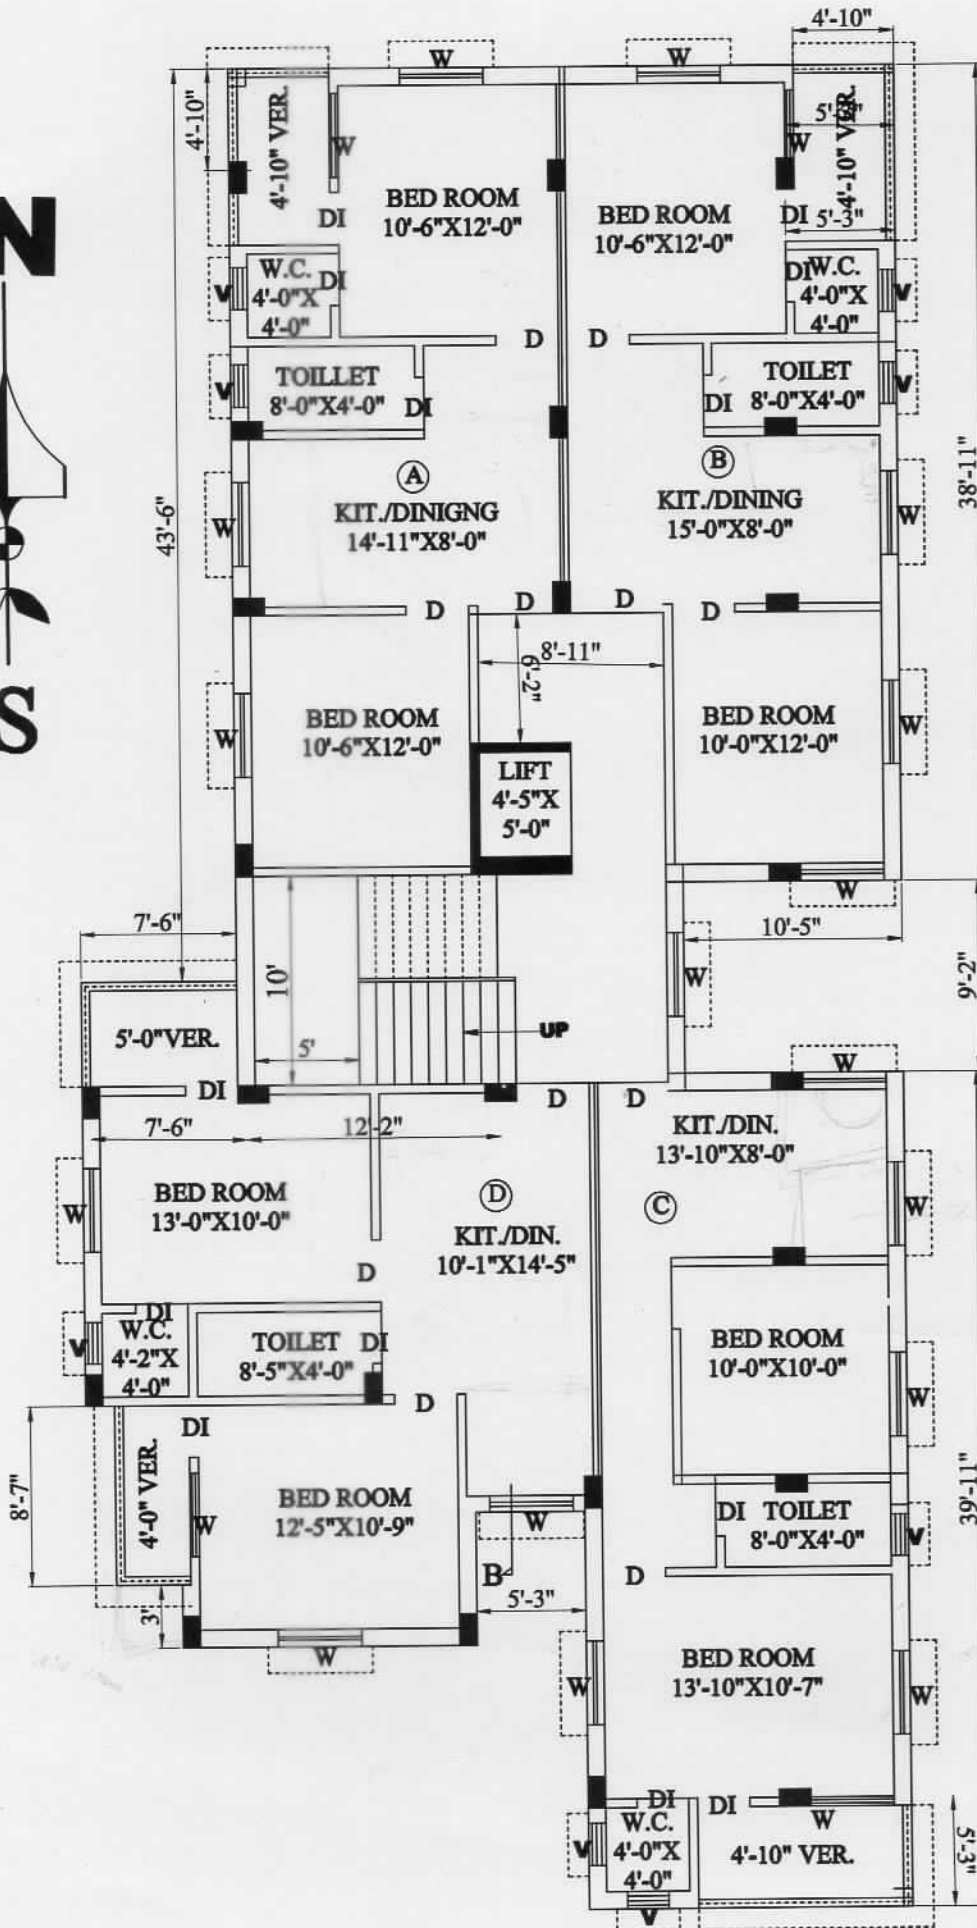

Prashanti Apartment

Ramkrishna Road, Power House Para, Bardhaman

	Build up Area (Sqft)	Super Build up Area (Sqft)
Flat Mark A	555.90	694.88
Flat Mark B	563.69	704.61
Flat Mark C	636.24	795.30
Flat Mark D	603.67	754.59
Common Area	294.95	