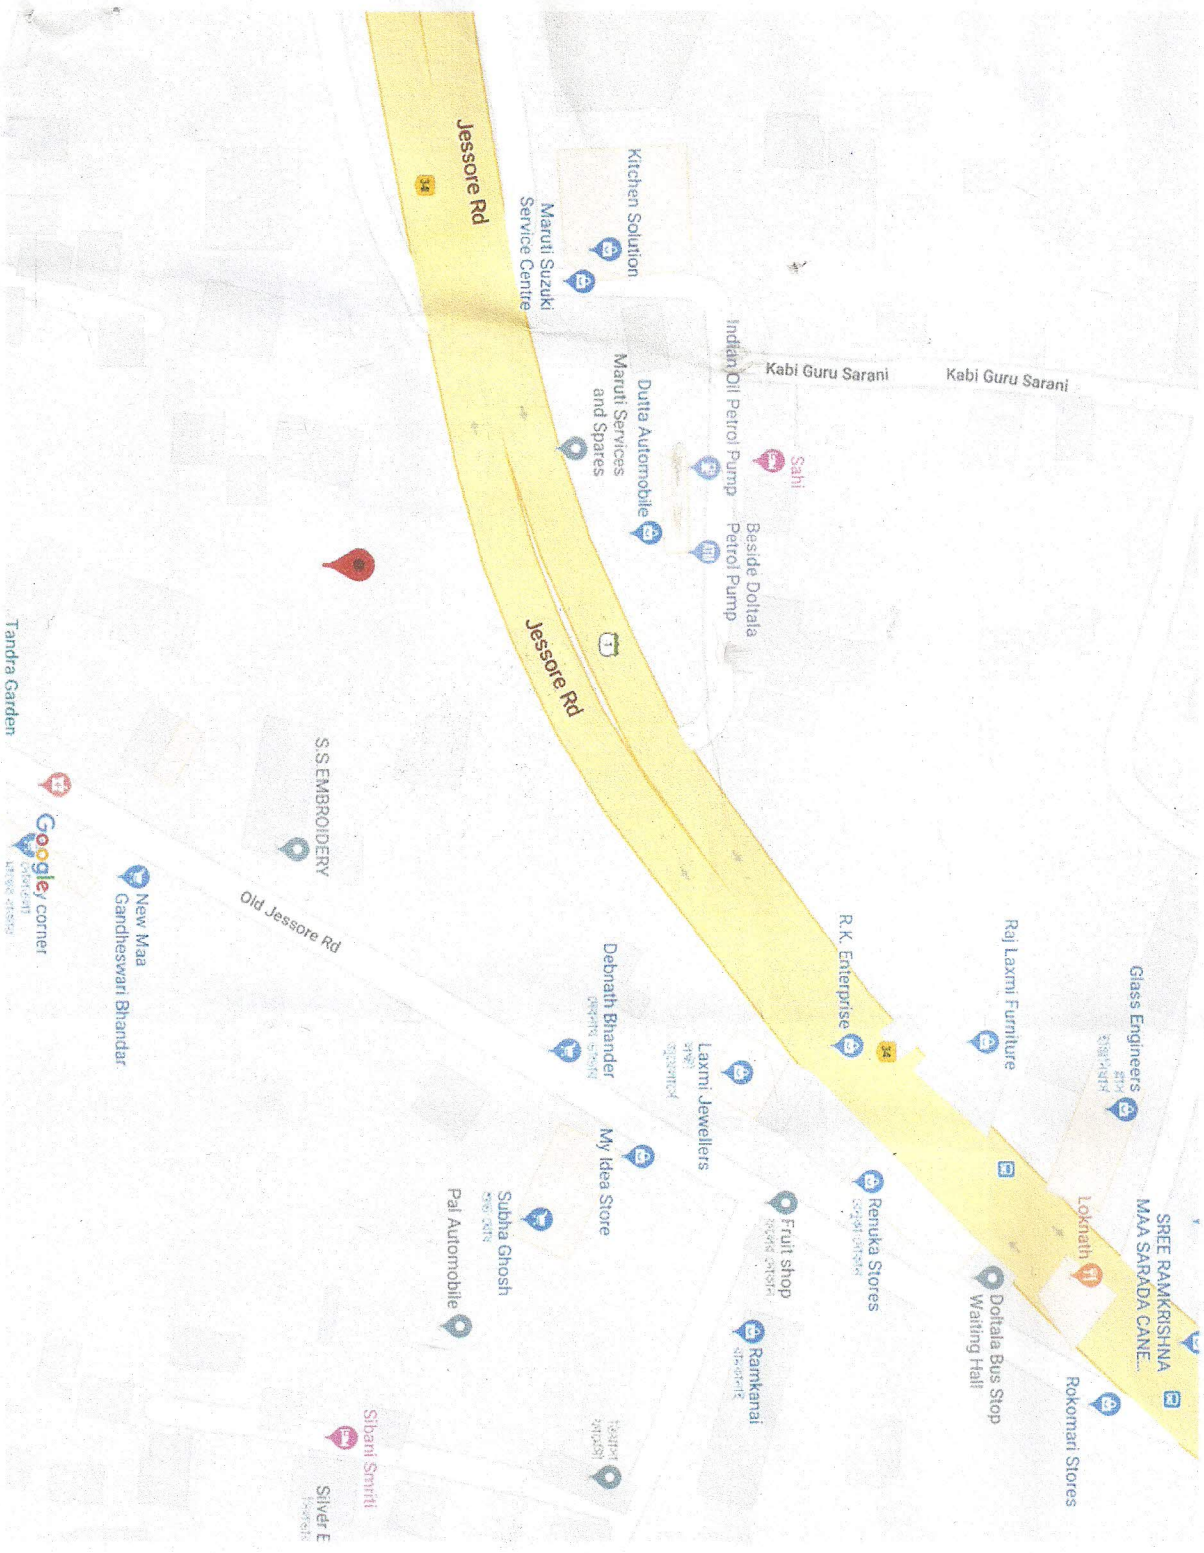

LOCATION MAP OF THE LAND OF "SUNRISE CONSTRUCTION" ON PLOT NOS.- 7 & 3, R.S. DAG NO.- 1139 (P), R.S. KHATIAN NO.- 97, MUZA- DOHARIA, J.L. NO.- 45, R.S. NOS.- 132 & 139, HOLDING NO.- 56, OLD JESSORE ROAD, WARD NO.- 26, P.O.- GANGANAGAR, P.S.- MADHYAMGRAM, DIST.- 24 PGS. (N), KOLKATA- 700132, UNDER MADHYAMGRAM MUNICIPALITY.

Coordinates:

22°40'49.4"N 88°27'36.6"E 22°40'49.9"N 88°27'36.2"E 22°40'49.8"N 88°27'37.0"E 22°40'49.1"N 88°27'36.1"E 22°40'48.9"N 88°27'37.0"E
 22.680383, 88.460157 22.680528, 88.460050 22.680498, 88.460266 22.680308, 88.460014 22.680249, 88.460280