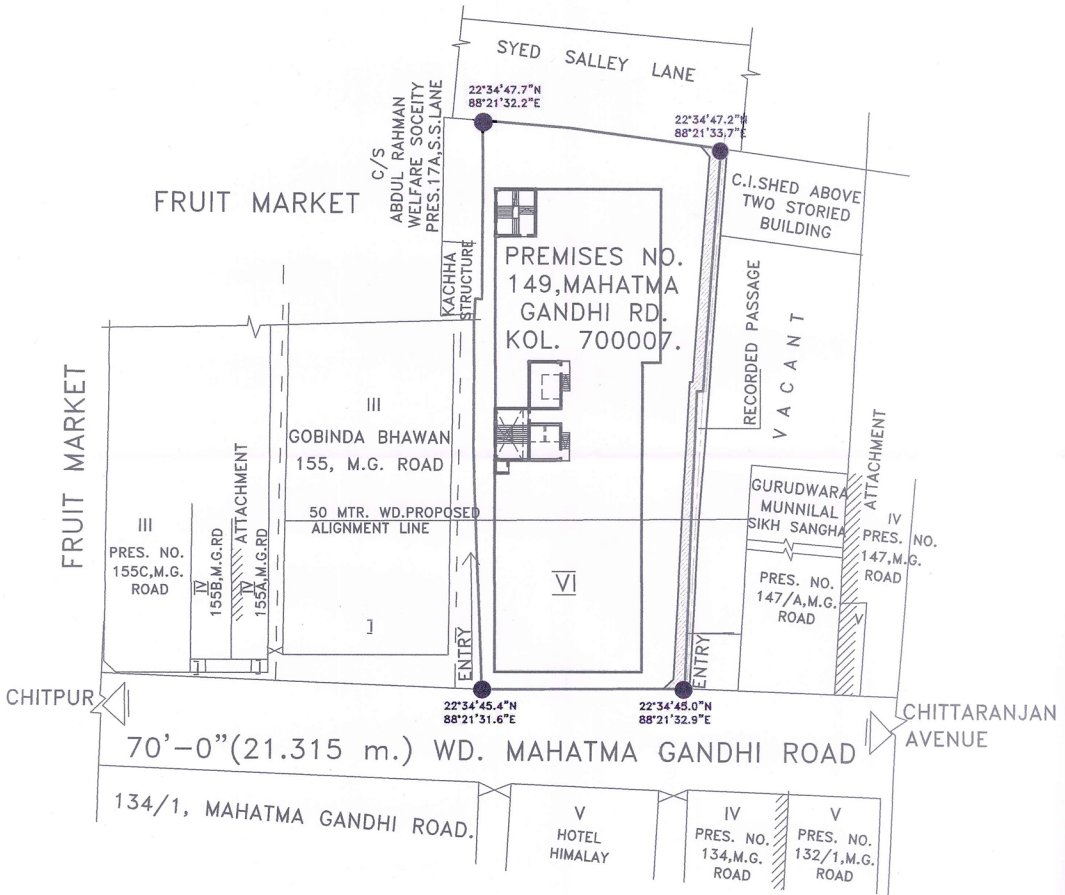

SITE PLAN

SCALE-1:600

DEBATOSH SAHU
Architect • Urban Designer
M.ARCH. FIIA, FIUDI, AIID.
Regn. No. CA/89/12368