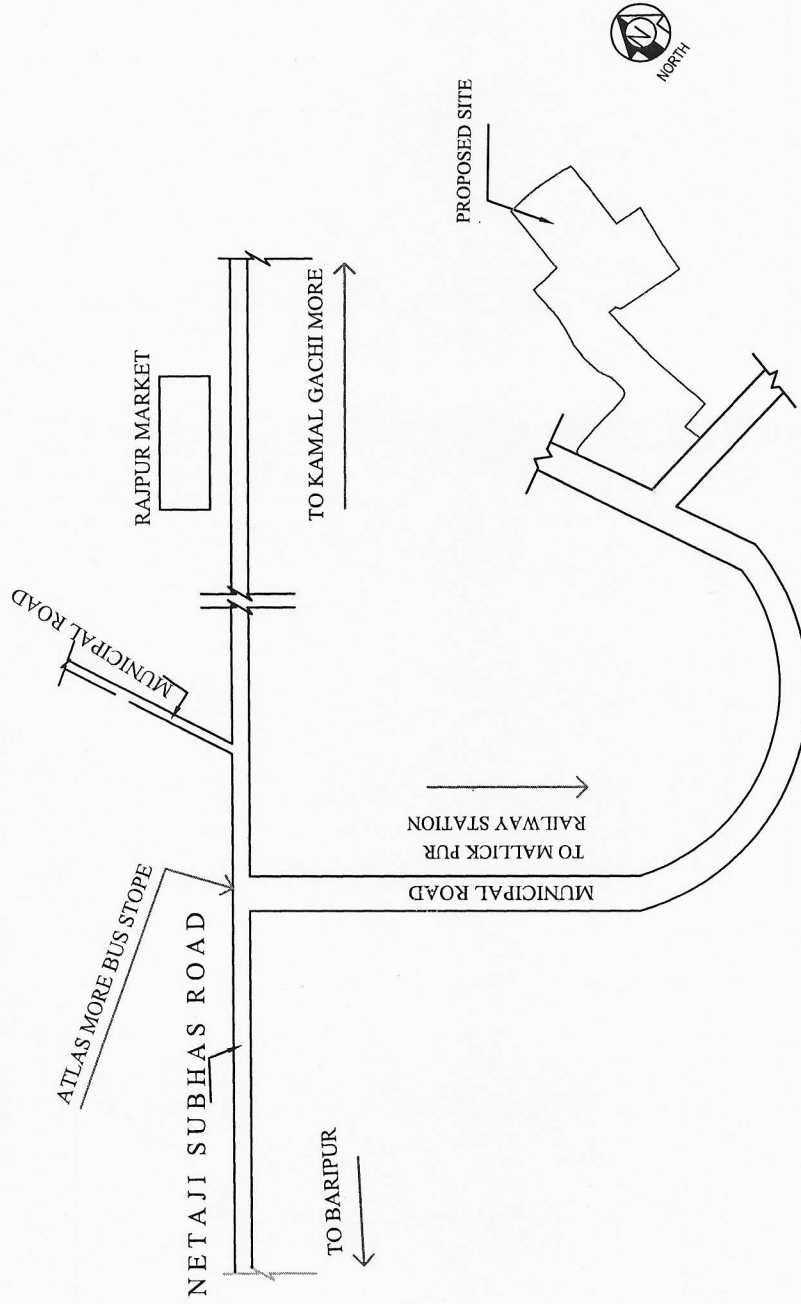

PROJECT LOCATION

PROJECT NAME - EDEN RICHMOND PARK
PRE. NO. - 16, DHARAMATALA ROAD
KOLKATA
LATITUDE - 22.404846
LONGITUDE - 88.424155

EDEN RICHMOND PARK LLP

Designated Partner/Authorised Signatory