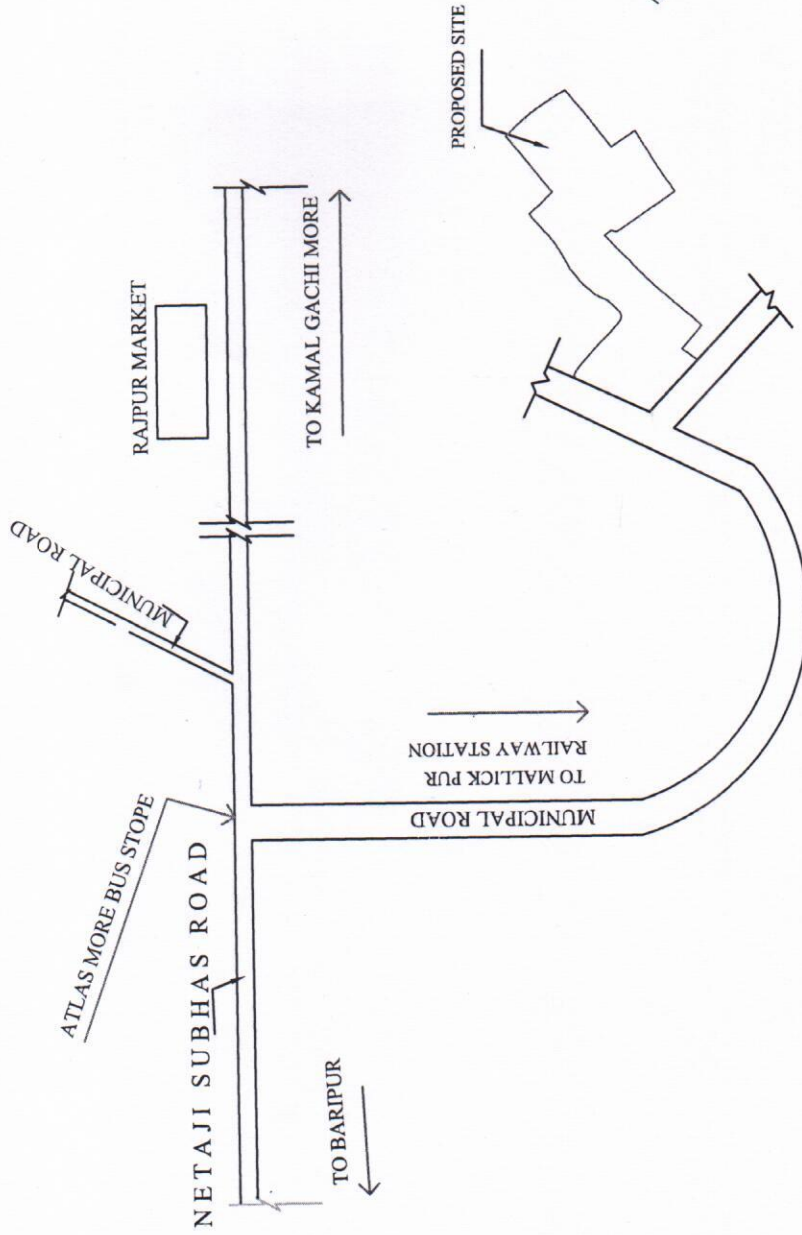

PROJECT LOCATION

PROJECT NAME - EDEN RICHMOND PARK
PRE. NO. - 16, DHARAMATALA ROAD
KOLKATA
LATITUDE - 22.404846
LONGITUDE - 88.424155

EDEN RICHMOND PARK LLP

Designated Partner/Authorised Signatory