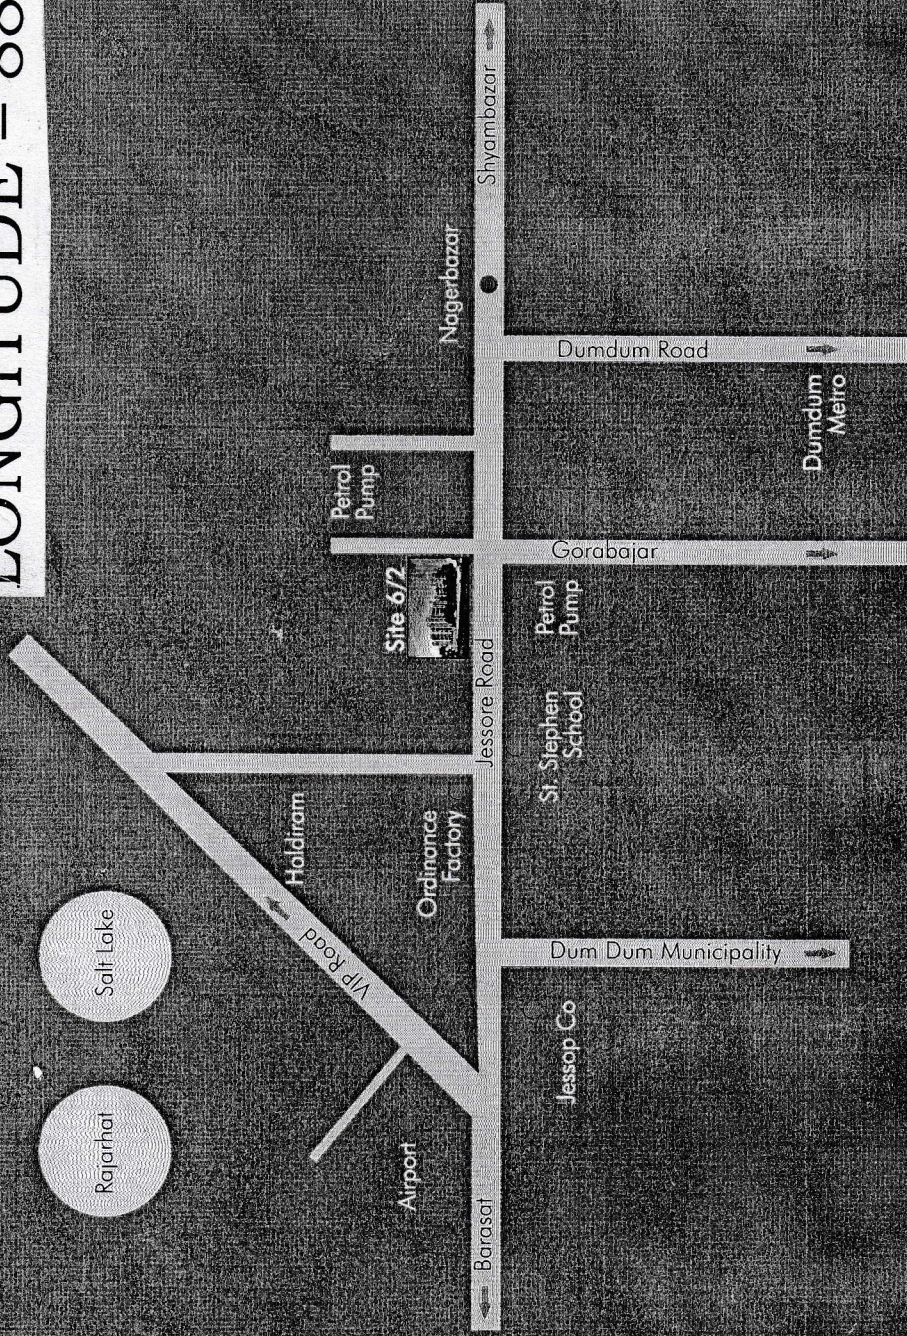

DUM DUM HEIGHTS

Residential complex near Dum Dum Airport

LATITUDE - 22.630149
LONGITUDE - 88.4225

6/2 Jessore Road, Kolkata - 700028