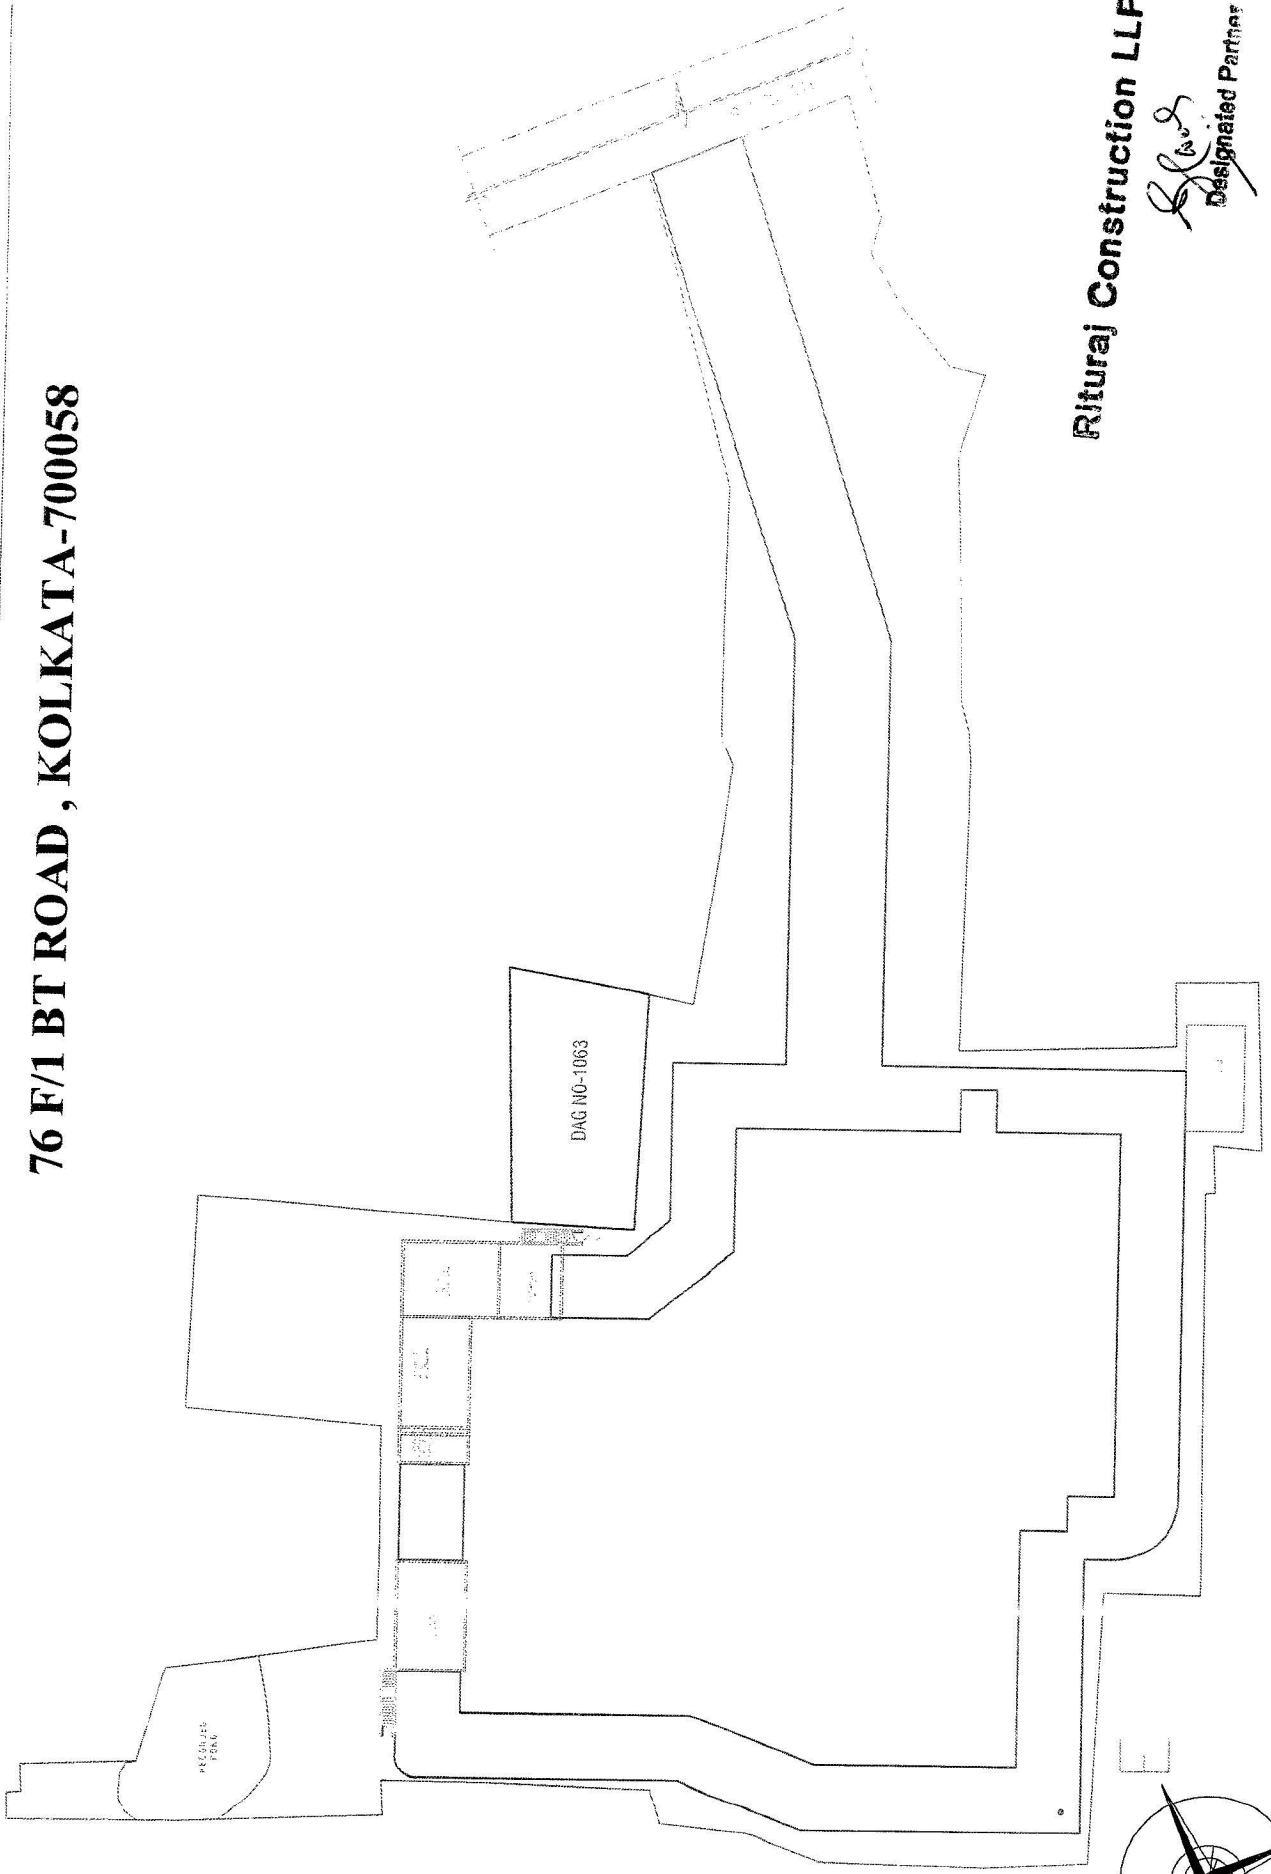

**76 F/1 BT ROAD , KOLKATA-700058**

**Rituraj Construction LLP**  
*Rituraj*  
Designated Partner

**DEVELOPMENT PLAN**

76 F/1 BT ROAD, KOLKATA-700058

**FIRE REFUGE  
FLOOR PLAN  
(5th,7th,10th,  
12th,15th,17th)**