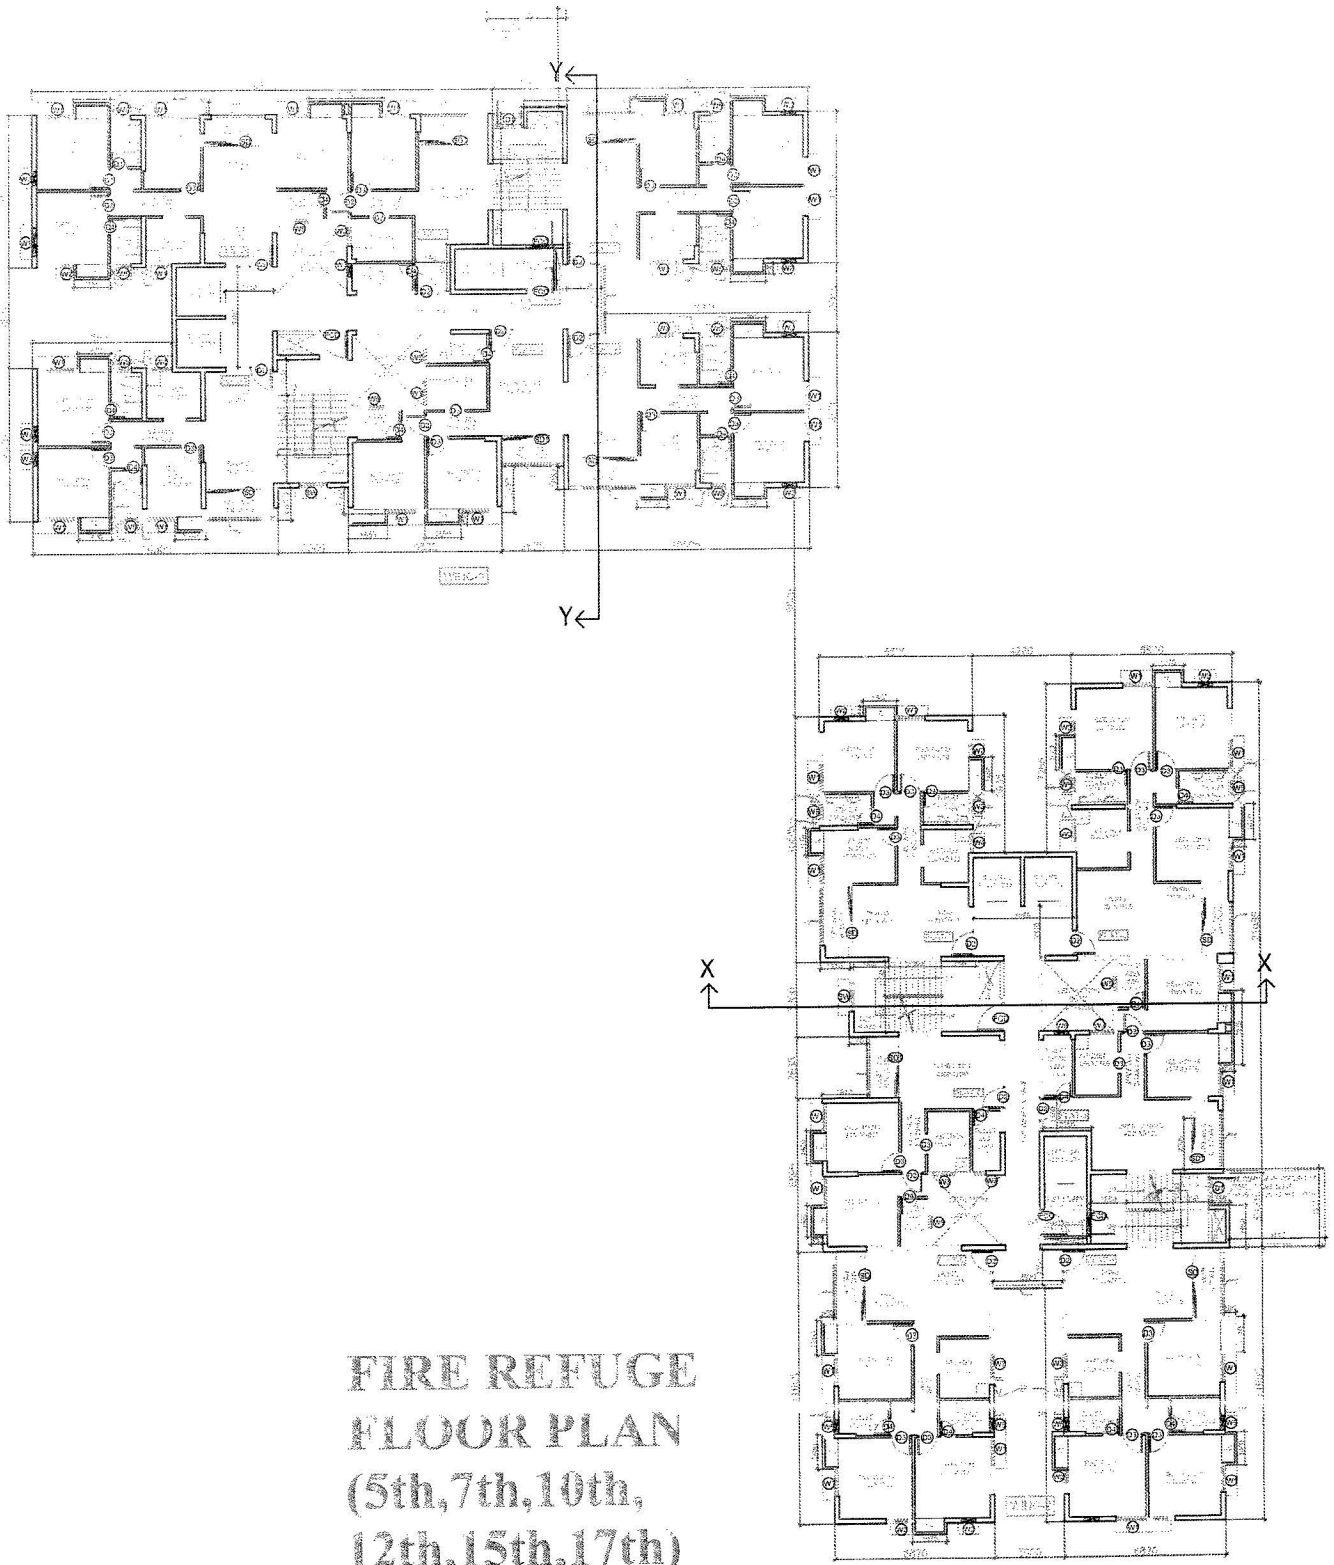

**76 F/1 BT ROAD , KOLKATA-700058**

**Rituraj Construction LLP**  
*Rituraj*  
Designated Partner

**DEVELOPMENT PLAN**

76 F/1 BT ROAD, KOLKATA-700058

**FIRE REFUGE  
FLOOR PLAN  
(5th,7th,10th,  
12th,15th,17th)**